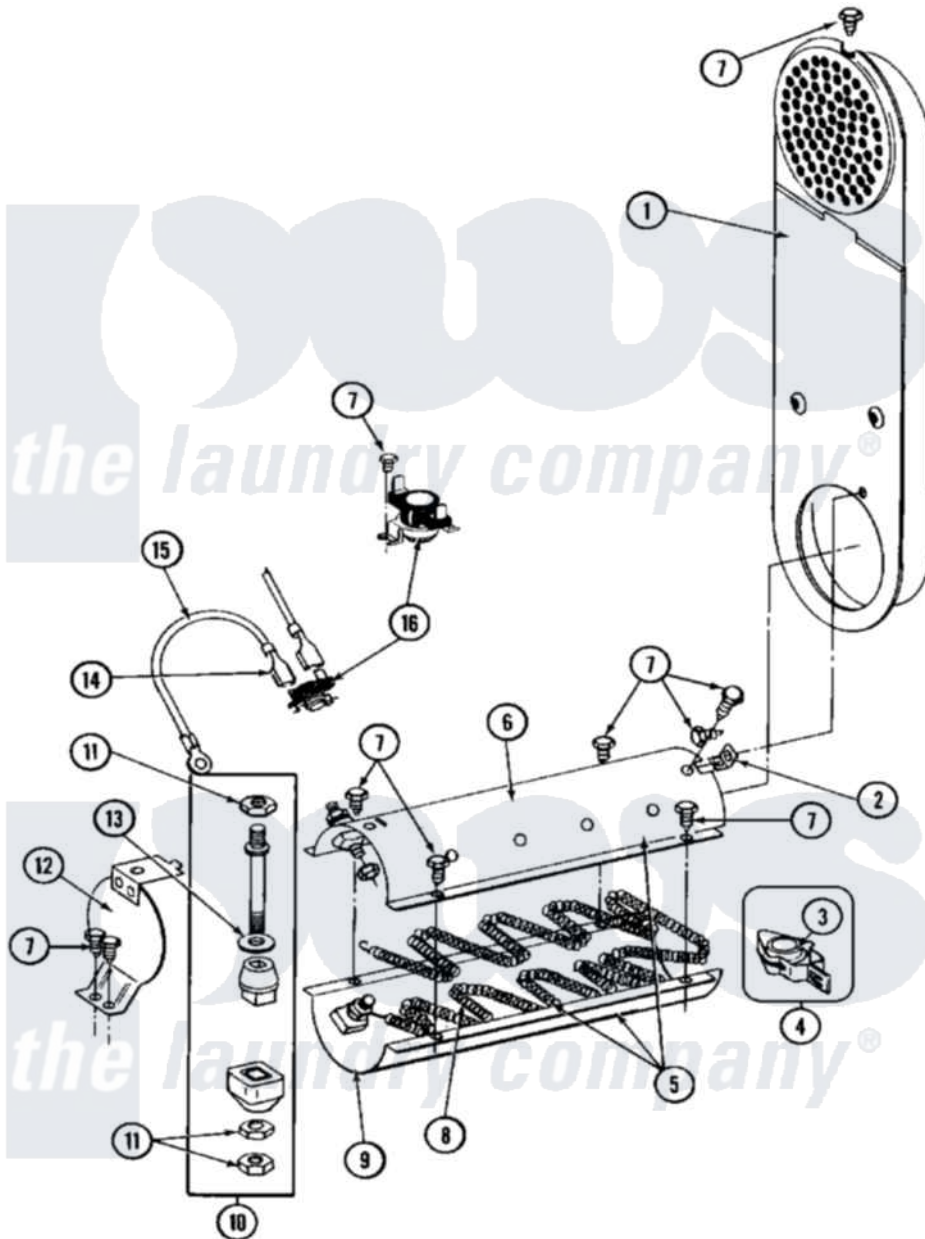

Maytag MDE27PCADW 09 - HEATER (A0 SERIES)

Maytag Residential Maytag MDE27PCADW Dryer Parts Parts Diagram 09 - HEATER (A0 SERIES)
 Click on the part number to view part

Item	Original Part Number	Replaced By	Status	Part Description
001	NLA		Not Available	INLET DUCT ASSY.
002	Y312890			Retainer, Heater Chamber
003	Y313270			Insulator For Heater Elemen
004	Y303881			Clip And Insulator Assembly
005	Y303778			Heater Assembly Complete
006	Y313575		Not Available	HEATER CHAMBER, TOP
007	211294	90767		Screw, 8A X 3/8 HeX Washer Head Tapping
008	Y313537			Heater Element 240 Volt
009	Y313576			Heater Chamber, Bottom
010	Y304596			Terminal Insulator Assembly
011	311484	112432		Nut
012	304124		Not Available	HEATER SHIELD
013	311093			Washer, Terminal Connection
014	210745			Wire Terminal
015	Y304693			Jumper Wire
016	303896			Hi-Limit Thermostat-Canada