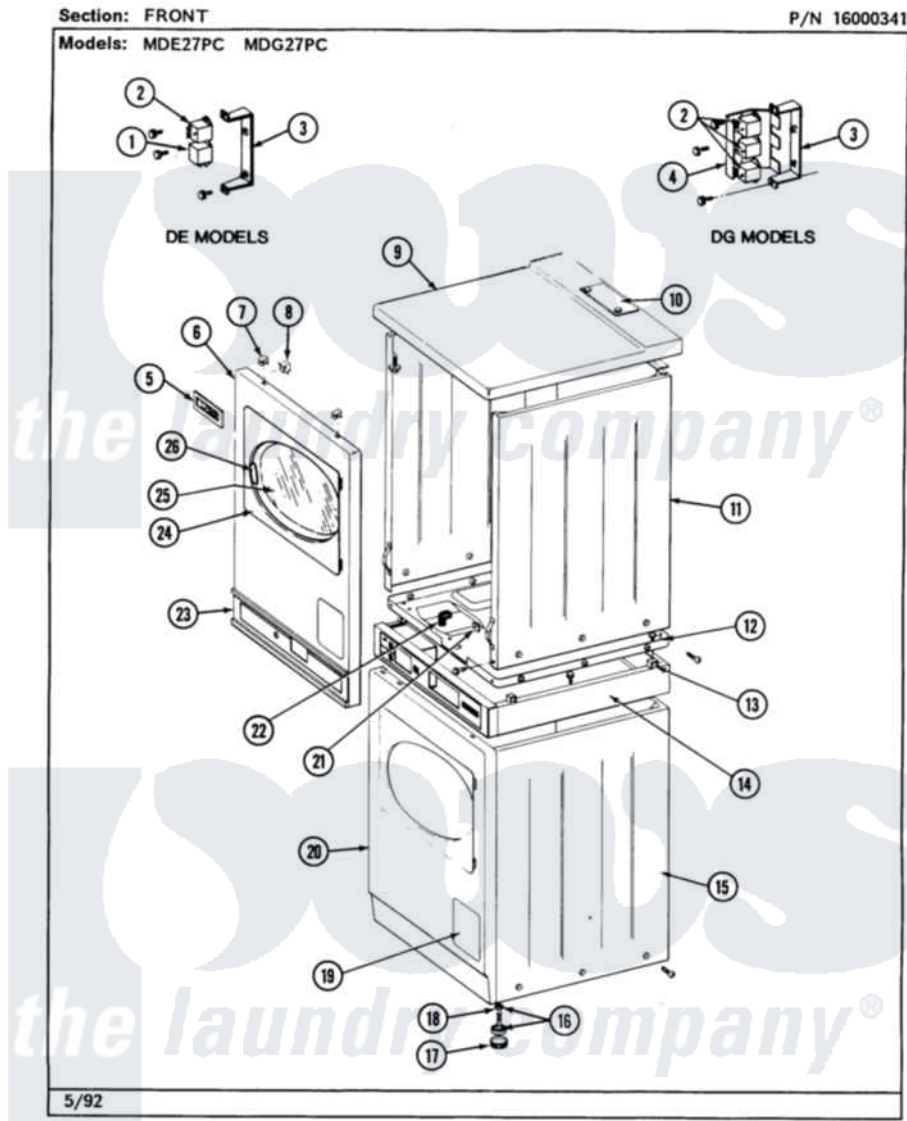

Maytag MDE27PCAEL 01 - FRONT

2

Maytag [Residential Maytag MDE27PCAEL Dryer Parts](#) Parts Diagram 01 - FRONT
 Click on the part number to view part

Item	Original Part Number	Replaced By	Status	Part Description
001	306398			Relay, Heater
"	Y251119	3177991		Screw
002	901961	W10133335		Relay, Motor
"	Y251119	3177991		Screw
003	314627			Bracket, Relays
"	Y310632	1163839		Screw
004	NLA		Not Available	PART NOT USED
"	Y310632	1163839		Screw
005	NLA		Not Available	NAME PLATE
006	NLA		Not Available	PANEL, FRONT UPPER (WHITE)
007	212982	22001650		Fastener, Spring
008	Y310376			Clip, Door Switch Harness
009	307104			Top Cover Assembly
"	NLA		Not Available	(ALMOND)
010	NLA		Not Available	TOP COVER PLATE
"	Y313559			Screw

011	204445		Screw And Fastener Assembly
"	213007		Xfor Cabinet See Cabinet, Back
"	NLA	Not Available	CABINET, UPPER (WHITE)
012	306261		Base Assembly, Upper Dryer
"	314663	214354	Screw, Top Cover To Cabnt.
013	310933	33002194	Nut, Speed
014	NLA	Not Available	COUPLING COLLAR-WHITE
"	Y310632	1163839	Screw
015	NLA	Not Available	CABINET, LOWER (WHITE)
016	Y302699	22003428	Leg, Adjustable
017	210684		Foot, Adjustable Leg
018	210385		Lock Nut For Adjustable Leg
019	NLA	Not Available	PART NOT USED
020	204439		Screw And Fstner Assembly
"	NLA	Not Available	(ALMOND)
"	Y308463		Panel, Front
021	NLA	Not Available	RETAINER, FRONT PANEL
022	314522		Grommet, Strain Relief
023	NLA	Not Available	UPPER CONTROL EXTRUSION
024	314967	Not Available	DOOR W/WINDOW OUTER HALF (WHT)
"	NLA	Not Available	DOOR ASSY. COMPLETE (WHITE)
025	308069	Not Available	DOOR, INNER W/GASKET
026	314939		Handle, Door
"	314974		Handle, Door