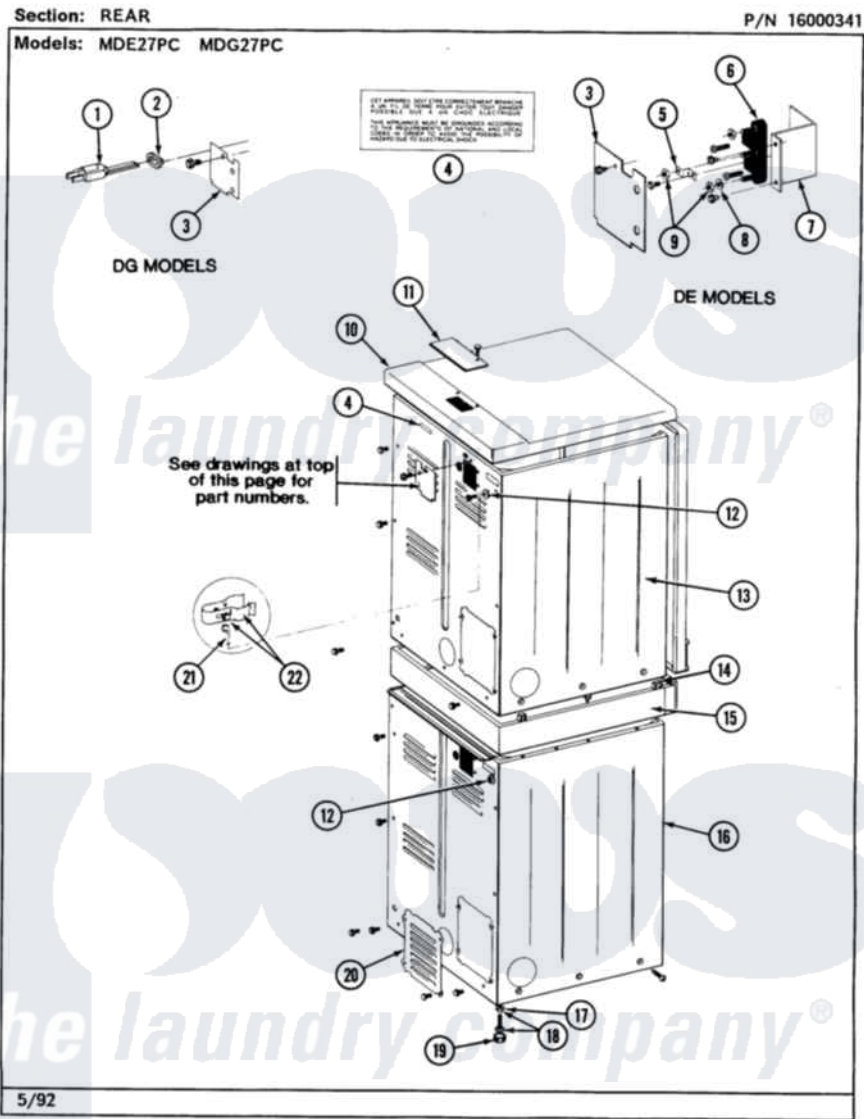

# Maytag MDE27PCAEL 02 - REAR

6

Maytag [Residential Maytag MDE27PCAEL Dryer Parts](#) Parts Diagram 02 - REAR  
 Click on the part number to view part

Item	Original Part Number	Replaced By	Status	Part Description
001	302521		Not Available	CORD, POWER PART NOT USED-GAS MODELS ONLY
002	<a href="#">211881</a>			Grommet, Cord Part Not Used-Gas Models Only
003	<a href="#">Y313561</a>			Screw---NA
"	Y312905		Not Available	COVER, TERMINAL
004	214519			LABEL, ELECTRICAL INSTR. PART NOT USED-GAS MODELS ONLY
005	Y311423	<a href="#">489483</a>		Screw 10-32 X 1/2
"	<a href="#">Y312184</a>			Strap, Grounding
006	<a href="#">400008</a>			Block, Terminal
"	Y312209	<a href="#">W10001200</a>		Screw
007	<a href="#">Y313561</a>			Screw---NA
"	<a href="#">Y312904</a>			Bracket, Terminal Block
008	<a href="#">Y311270</a>			Washer, Terminal Block
009	311484	<a href="#">112432</a>		Nut
010	<a href="#">307104</a>			Top Cover Assembly

"	NLA		Not Available	(ALMOND)
011	NLA		Not Available	TOP COVER PLATE
"	<a href="#">Y313559</a>			Screw
012	NLA		Not Available	SCREW & WASHER ASSY.
013	<a href="#">213007</a>			Xfor Cabinet See Cabinet, Back
"	NLA		Not Available	CABINET, UPPER (WHITE)
"	Y310632	<a href="#">1163839</a>		Screw
014	310933	<a href="#">33002194</a>		Nut, Speed
015	NLA		Not Available	COUPLING COLLAR-WHITE
"	Y310632	<a href="#">1163839</a>		Screw
016	NLA		Not Available	CABINET, LOWER (WHITE)
017	<a href="#">210385</a>			Lock Nut For Adjustable Leg
018	Y302699	<a href="#">22003428</a>		Leg, Adjustable
019	<a href="#">210684</a>			Foot, Adjustable Leg
020	211294	<a href="#">90767</a>		Screw, 8A X 3/8 HeX Washer Head Tapping
"	<a href="#">Y313561</a>			Screw----NA
"	Y312951		Not Available	ACCESS COVER, BACK
021	<a href="#">311155</a>			Ground Wire And Clamp
022	<a href="#">301548</a>			Clamp, Ground Wire