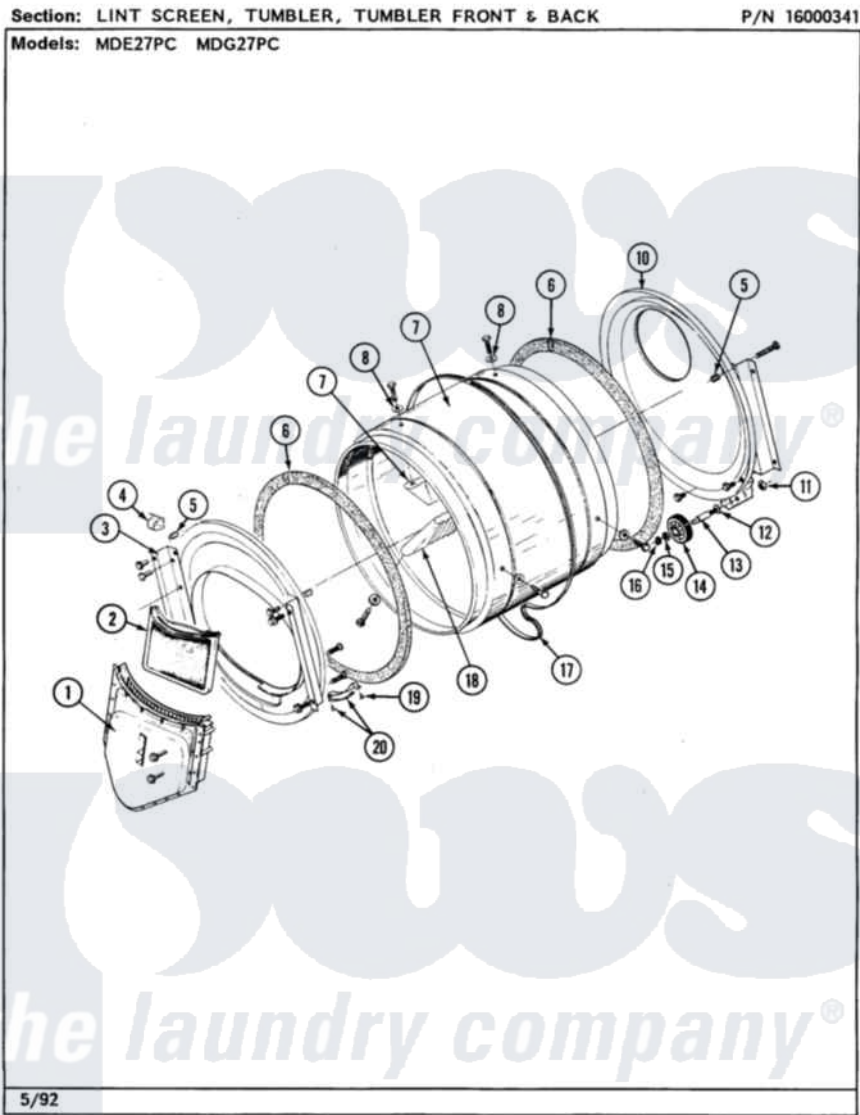

Maytag MDE27PCAEL 05 - LINT SCREEN, TUMBLER (FRONT & BACK)

16

Maytag Residential Maytag MDE27PCAEL Dryer Parts Parts Diagram 05 - LINT SCREEN, TUMBLER (FRONT & BACK)
 Click on the part number to view part

Item	Original Part Number	Replaced By	Status	Part Description
001	Y307112	33001016		Outlet Duct Assembly
"	Y314110	33002917		Screw, No.10-16
002	307108	33002970		Lint Filte
003	307109	33001179		Front, Tumbler
"	Y313561			Screw---NA
"	NLA		Not Available	SCREW
"	Y310632	1163839		Screw
004	Y310376			Clip, Door Switch Harness
005	NLA		Not Available	COVER, THREAD
006	314820			Seal, Tumbler
007	314803	33001012		Baffle
"	Y310759			Screw, Tumbler Baffles
008	314158			Washer, Baffle To Tumbler
009	306663		Not Available	TUMBLER W/BAFFLES
"	314802		Not Available	TUMBLER W/OUT BAFFLES
010	211294	90767		Screw, 8A X 3/8 HeX Washer Head Tapping

"	Y307114	33001178	Back, Tumbler
"	Y308544	33001178	Back, Tumbler
011	312538	33001443	Nut, Hex
012	Y313347	312535	Washer, Vault Mounting Brk.
013	Y312948	6-3129480	Shaft- Tumbler
014	Y303373	12001541	Drum Roller/Washer Assembly--W
015	312535		Washer, Vault Mounting Brk.
016	410233	9703438	Ring-Retrn
017	Y312959		Poly "V" Belt For Tumbler
018	314804	33001004	Baffle, Tall
"	Y310759		Screw, Tumbler Baffles
019	210720		Rivet, Bearing To Tumbler Fmt
020	306508		Tumbler Bearing Kit ---W