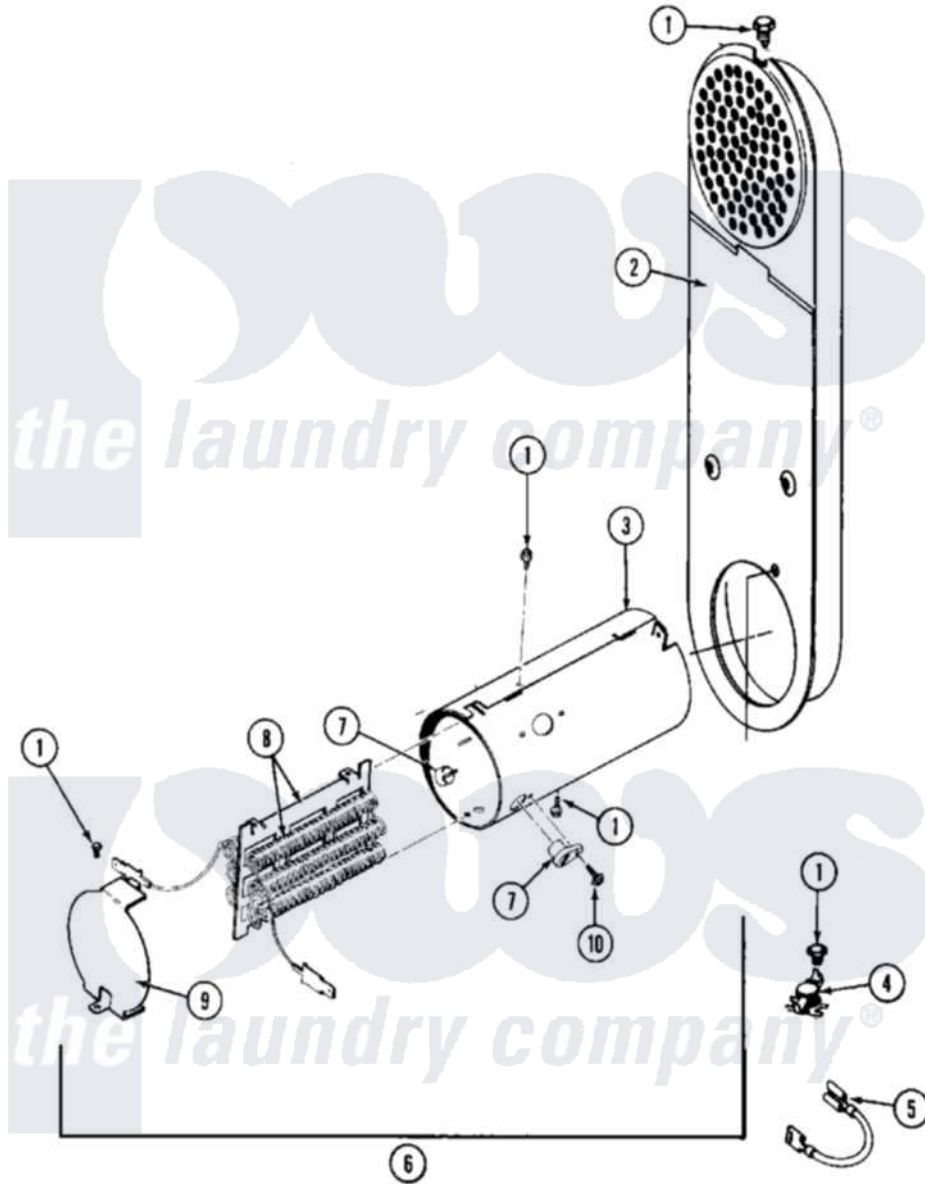

Maytag MDE27PCAEL 06 - HEATER (A3 SERIES)

Maytag Residential Maytag MDE27PCAEL Dryer Parts Parts Diagram 06 - HEATER (A3 SERIES)
 Click on the part number to view part

Item	Original Part Number	Replaced By	Status	Part Description
001	211294	90767		Screw, 8A X 3/8 HeX Washer Head Tapping
002	308503		Not Available	INLET DUCT ASSEMBLY
"	NLA		Not Available	INLET DUCT ASSY.
003	314995			Enclosure, Heater
004	303396			Thermostat, Hi-Limit
005	Y307173			Wire, Jumper
006	Y308260			Heater Assembly Complete
007	314998			Insulator, Terminal
008	307187	W10116747		Heater
009	314999			Shield, Radiant
010	NLA		Not Available	SCREW, TERMINAL INSULATOR