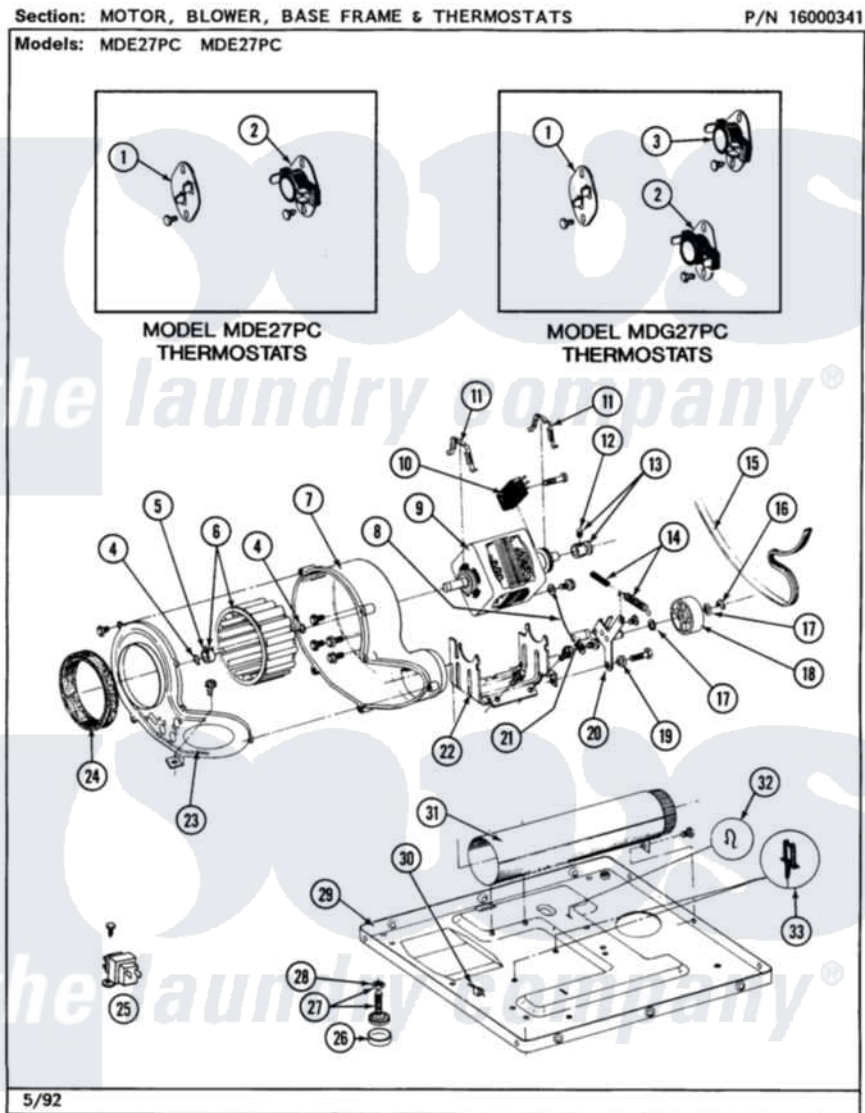

Maytag MDE27PCAEL 07 - MOTOR, BLOWER, BASE FRAME & THERMOSTATS

Maytag Residential Maytag MDE27PCAEL Dryer Parts Parts Diagram 07 - MOTOR, BLOWER, BASE FRAME & THERMOSTATS

Click on the part number to view part

Item	Original Part Number	Replaced By	Status	Part Description
001	211294	90767		Screw, 8A X 3/8 HeX Washer Head Tapping
"	306056			Thermistor Temp. Control Part Not Used Mde/G26pc Only.
002	211294	90767		Screw, 8A X 3/8 HeX Washer Head Tapping
"	Y303391	33303391		Thermostat, Cycling
003	211294	90767		Screw, 8A X 3/8 HeX Washer Head Tapping
"	303392			Thermostat, Cycling
004	410233	9703438		Ring-Retrn
005	312967			Clamp, Blower Housing
006	Y303836			Blower Wheel Assembly And Clamp
007	Y312893			Housing, Blower
008	901220			Ground Wire
"	910343	488234		Screw 8-32 X 1/4