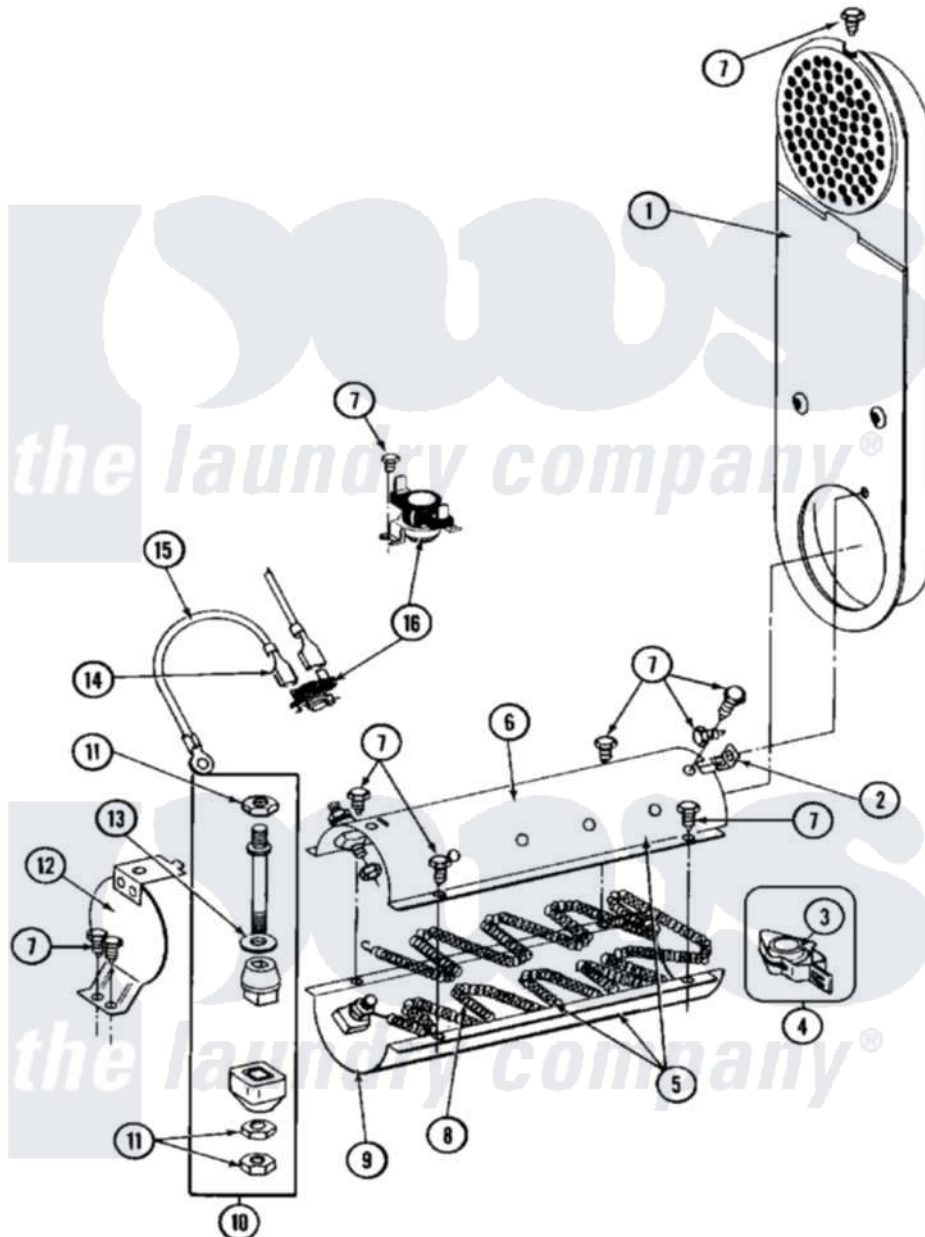

Maytag MDE27PCAEL 08 - HEATER (A0 SERIES)

Maytag [Residential Maytag MDE27PCAEL Dryer Parts](#) Parts Diagram 08 - HEATER (A0 SERIES)
 Click on the part number to view part

Item	Original Part Number	Replaced By	Status	Part Description
001	NLA		Not Available	INLET DUCT ASSY.
002	Y312890			Retainer, Heater Chamber
003	Y313270			Insulator For Heater Elemen
004	Y303881			Clip And Insulator Assembly
005	Y303856		Not Available	HEATER ASSY. COMPLETE (208V)
006	Y313575		Not Available	HEATER CHAMBER, TOP
007	211294	90767		Screw, 8A X 3/8 HeX Washer Head Tapping
008	Y304837	W10116793		Element
009	Y313576			Heater Chamber, Bottom
010	Y304596			Terminal Insulator Assembly
011	311484	112432		Nut
012	304124		Not Available	HEATER SHIELD
013	311093			Washer, Terminal Connection
014	210745			Wire Terminal
015	Y304693			Jumper Wire