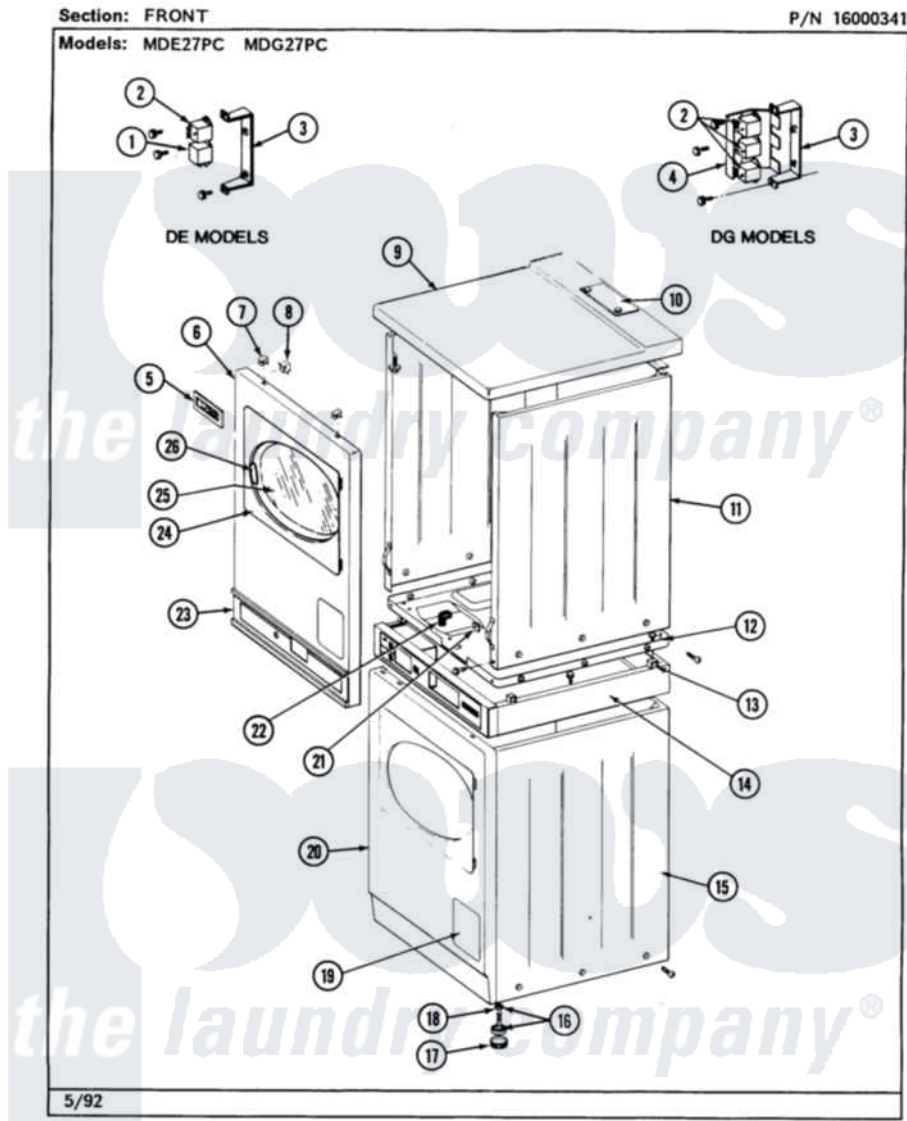

# Maytag MDE27PCAEW 01 - FRONT

2

Maytag [Residential Maytag MDE27PCAEW Dryer Parts](#) Parts Diagram 01 - FRONT  
 Click on the part number to view part

Item	Original Part Number	Replaced By	Status	Part Description
001	<a href="#">306398</a>			Relay, Heater
"	Y251119	<a href="#">3177991</a>		Screw
002	901961	<a href="#">W10133335</a>		Relay, Motor
"	Y251119	<a href="#">3177991</a>		Screw
003	<a href="#">314627</a>			Bracket, Relays
"	Y310632	<a href="#">1163839</a>		Screw
004	NLA		Not Available	PART NOT USED
"	Y310632	<a href="#">1163839</a>		Screw
005	NLA		Not Available	NAME PLATE
006	NLA		Not Available	PANEL, FRONT UPPER (WHITE)
007	212982	<a href="#">22001650</a>		Fastener, Spring
008	<a href="#">Y310376</a>			Clip, Door Switch Harness
009	<a href="#">307104</a>			Top Cover Assembly
"	NLA		Not Available	(ALMOND)
010	NLA		Not Available	TOP COVER PLATE
"	<a href="#">Y313559</a>			Screw