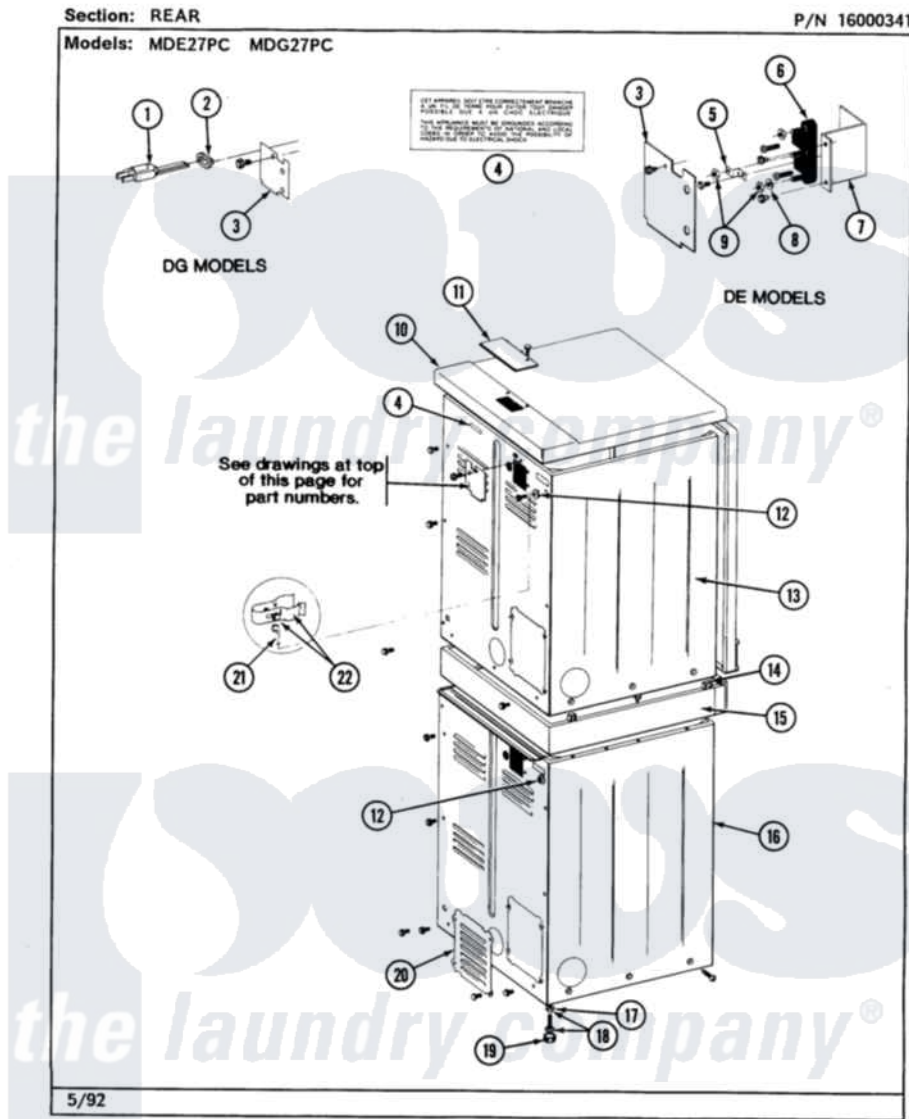

# Maytag MDE27PCAEW 02 - REAR

6

Maytag Residential Maytag MDE27PCAEW Dryer Parts Parts Diagram 02 - REAR

[Click on the part number to view part](#)

Item	Original Part Number	Replaced By	Status	Part Description
001	302521		Not Available	CORD, POWER PART NOT USED-GAS MODELS ONLY
002	<a href="#">211881</a>			Grommet, Cord Part Not Used-Gas Models Only
003	<a href="#">Y313561</a>			Screw---NA
"	Y312905		Not Available	COVER, TERMINAL
004	214519			LABEL, ELECTRICAL INSTR. PART NOT USED-GAS MODELS ONLY
005	Y311423	<a href="#">489483</a>		Screw 10-32 X 1/2
"	<a href="#">Y312184</a>			Strap, Grounding
006	<a href="#">400008</a>			Block, Terminal
"	Y312209	<a href="#">W10001200</a>		Screw
007	<a href="#">Y313561</a>			Screw---NA
"	<a href="#">Y312904</a>			Bracket, Terminal Block
008	<a href="#">Y311270</a>			Washer, Terminal Block
009	311484	<a href="#">112432</a>		Nut
010	<a href="#">307104</a>			Top Cover Assembly

"	NLA		Not Available	(ALMOND)
011	NLA		Not Available	TOP COVER PLATE
"	<a href="#">Y313559</a>			Screw
012	NLA		Not Available	SCREW & WASHER ASSY.
013	<a href="#">213007</a>			Xfor Cabinet See Cabinet, Back
"	NLA		Not Available	CABINET, UPPER (WHITE)
"	Y310632	<a href="#">1163839</a>		Screw
014	310933	<a href="#">33002194</a>		Nut, Speed
015	NLA		Not Available	COUPLING COLLAR-WHITE
"	Y310632	<a href="#">1163839</a>		Screw
016	NLA		Not Available	CABINET, LOWER (WHITE)
017	<a href="#">210385</a>			Lock Nut For Adjustable Leg
018	Y302699	<a href="#">22003428</a>		Leg, Adjustable
019	<a href="#">210684</a>			Foot, Adjustable Leg
020	211294	<a href="#">90767</a>		Screw, 8A X 3/8 HeX Washer Head Tapping
"	<a href="#">Y313561</a>			Screw----NA
"	Y312951		Not Available	ACCESS COVER, BACK
021	<a href="#">311155</a>			Ground Wire And Clamp
022	<a href="#">301548</a>			Clamp, Ground Wire