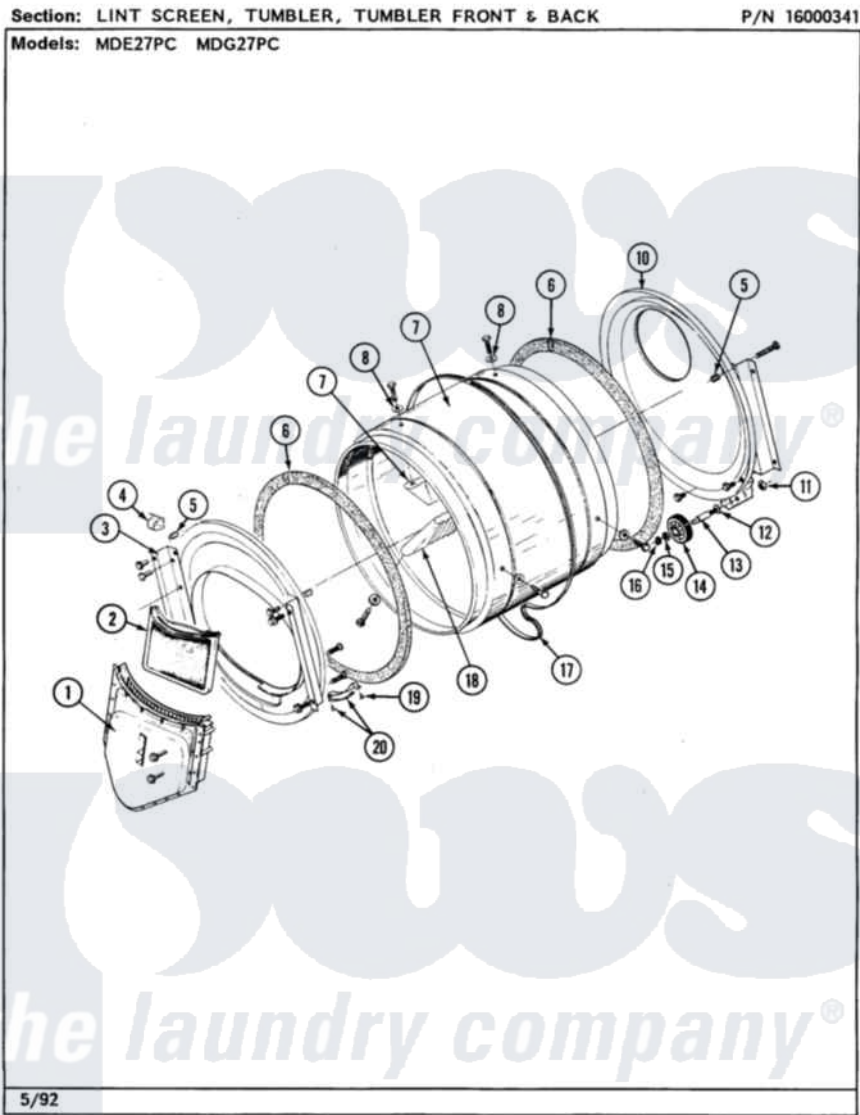

Maytag MDE27PCAEW 05 - LINT SCREEN, TUMBLER (FRONT & BACK)

16

Maytag Residential Maytag MDE27PCAEW Dryer Parts Parts Diagram 05 - LINT SCREEN, TUMBLER (FRONT & BACK)

[Click on the part number to view part](#)

Item	Original Part Number	Replaced By	Status	Part Description
001	Y307112	33001016		Outlet Duct Assembly
"	Y314110	33002917		Screw, No.10-16
002	307108	33002970		Lint Filte
003	307109	33001179		Front, Tumbler
"	Y313561			Screw----NA
"	NLA		Not Available	SCREW
"	Y310632	1163839		Screw
004	Y310376			Clip, Door Switch Harness
005	NLA		Not Available	COVER, THREAD
006	314820			Seal, Tumbler
007	314803	33001012		Baffle
"	Y310759			Screw, Tumbler Baffles
008	314158			Washer, Baffle To Tumbler
009	306663		Not Available	TUMBLER W/BAFFLES
"	314802		Not Available	TUMBLER W/OUT BAFFLES
				Screw, 2/8 Hex Washer

010	211294	90767	Screw, 0A X 3/8 Hex Washer Head Tapping
"	Y307114	33001178	Back, Tumbler
"	Y308544	33001178	Back, Tumbler
011	312538	33001443	Nut, Hex
012	Y313347	312535	Washer, Vault Mounting Brk.
013	Y312948	6-3129480	Shaft- Tumbler
014	Y303373	12001541	Drum Roller/Washer Assembly--W
015	312535		Washer, Vault Mounting Brk.
016	410233	9703438	Ring-Retrn
017	Y312959		Poly "V" Belt For Tumbler
018	314804	33001004	Baffle, Tall
"	Y310759		Screw, Tumbler Baffles
019	210720		Rivet, Bearing To Tumbler Frnt
020	306508		Tumbler Bearing Kit ---W