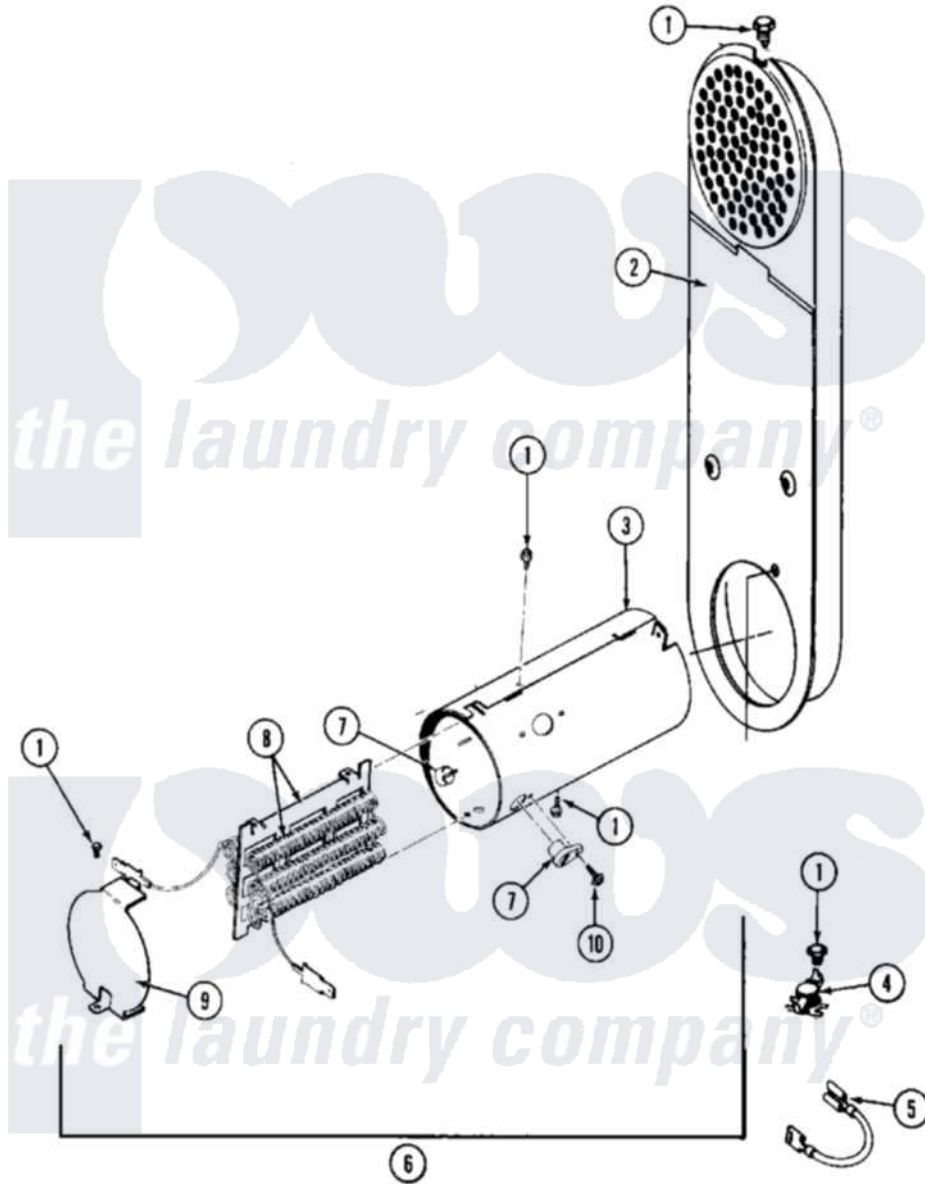

# Maytag MDE27PCAEW 06 - HEATER (A3 SERIES)

Maytag Residential Maytag MDE27PCAEW Dryer Parts Parts Diagram 06 - HEATER (A3 SERIES)  
 Click on the part number to view part

Item	Original Part Number	Replaced By	Status	Part Description
001	211294	<a href="#">90767</a>		Screw, 8A X 3/8 HeX Washer Head Tapping
002	308503		Not Available	INLET DUCT ASSEMBLY
"	NLA		Not Available	INLET DUCT ASSY.
003	<a href="#">314995</a>			Enclosure, Heater
004	<a href="#">303396</a>			Thermostat, Hi-Limit
005	<a href="#">Y307173</a>			Wire, Jumper
006	<a href="#">Y308260</a>			Heater Assembly Complete
007	<a href="#">314998</a>			Insulator, Terminal
008	307187	<a href="#">W10116747</a>		Heater
009	<a href="#">314999</a>			Shield, Radiant
010	NLA		Not Available	SCREW, TERMINAL INSULATOR