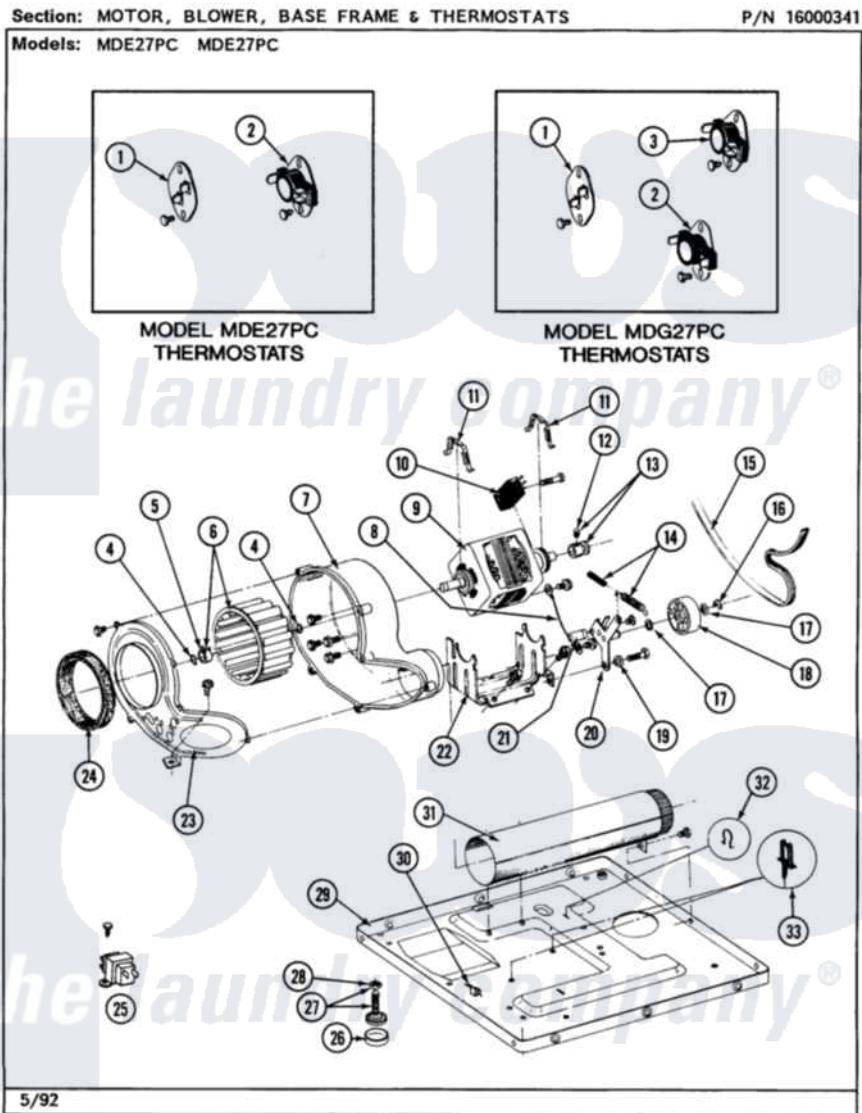

Maytag MDE27PCAEW 07 - MOTOR, BLOWER, BASE FRAME & THERMOSTATS

22

Maytag Residential Maytag MDE27PCAEW Dryer Parts Parts Diagram 07 - MOTOR, BLOWER, BASE FRAME & THERMOSTATS

Click on the part number to view part

Item	Original Part Number	Replaced By	Status	Part Description
001	211294	90767		Screw, 8A X 3/8 HeX Washer Head Tapping
"	306056			Thermistor Temp. Control Part Not Used Mde/G26pc Only.
002	211294	90767		Screw, 8A X 3/8 HeX Washer Head Tapping
"	Y303391	33303391		Thermostat, Cycling
003	211294	90767		Screw, 8A X 3/8 HeX Washer Head Tapping
"	303392			Thermostat, Cycling
004	410233	9703438		Ring-Retrn
005	312967			Clamp, Blower Housing
006	Y303836			Blower Wheel Assembly And Clamp
007	Y312893			Housing, Blower
008	901220			Ground Wire
"	910343	488234		Screw 8-32 X 1/4