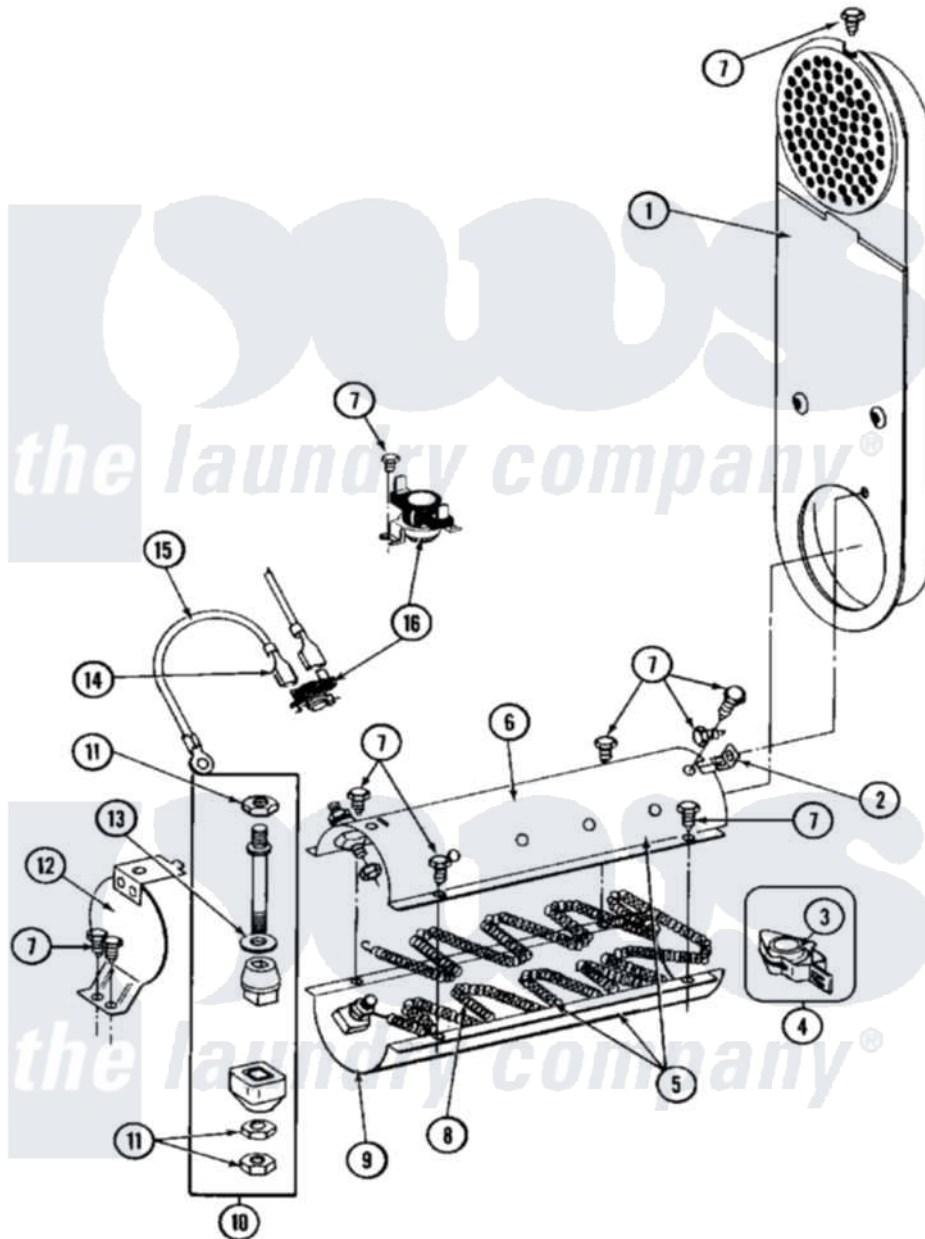

Maytag MDE27PCAEW 08 - HEATER (A0 SERIES)

Maytag Residential Maytag MDE27PCAEW Dryer Parts Parts Diagram 08 - HEATER (A0 SERIES)
 Click on the part number to view part

Item	Original Part Number	Replaced By	Status	Part Description
001	NLA		Not Available	INLET DUCT ASSY.
002	Y312890			Retainer, Heater Chamber
003	Y313270			Insulator For Heater Elemen
004	Y303881			Clip And Insulator Assembly
005	Y303856		Not Available	HEATER ASSY. COMPLETE (208V)
006	Y313575		Not Available	HEATER CHAMBER, TOP
007	211294	90767		Screw, 8A X 3/8 HeX Washer Head Tapping
008	Y304837	W10116793		Element
009	Y313576			Heater Chamber, Bottom
010	Y304596			Terminal Insulator Assembly
011	311484	112432		Nut
012	304124		Not Available	HEATER SHIELD
013	311093			Washer, Terminal Connection
014	210745			Wire Terminal
015	Y304693			Jumper Wire