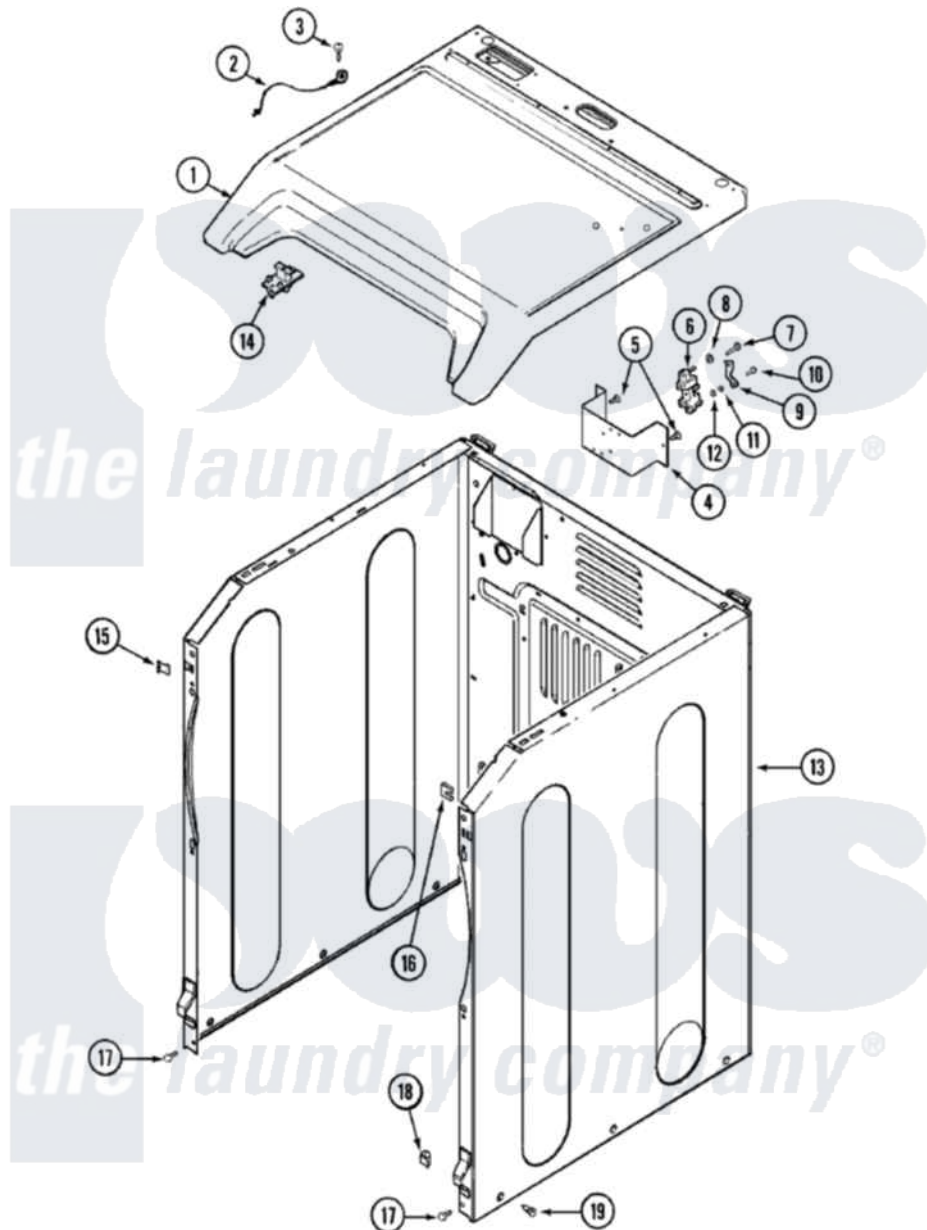

# Maytag MDE3000AYA 01 - CABINET-FRONT

Maytag Residential Maytag MDE3000AYA Dryer Parts Parts Diagram 01 - CABINET-FRONT  
 Click on the part number to view part

Item	Original Part Number	Replaced By	Status	Part Description
1	<a href="#">33001866</a>			Cover, Top ---NA
2	33001859		Not Available	WIRE, GROUND
3	210186	<a href="#">3370225</a>		Screw
4	33001826		Not Available	BRACKET, TERMINAL BLOCK---NA
5	<a href="#">22001995</a>			Screw Note: Screw, Tumbler Front And Shroud
6	<a href="#">33001244</a>			Block, Terminal
7	Y312209	<a href="#">W10001200</a>		Screw
8	<a href="#">Y311270</a>			Washer, Terminal Block
9	<a href="#">Y312184</a>			Strap, Grounding
10	<a href="#">33001245</a>			Screw---NA
11	311484	<a href="#">112432</a>		Nut
12	<a href="#">311093</a>			Washer, Terminal Connection
13	33001844	<a href="#">22003640</a>		Cabinet Assembly
14	33001872	<a href="#">33002891</a>		Pin, Locator
15	<a href="#">22002049</a>			Clip Note: Clip, Front Panel

16	213280	<a href="#">204439</a>	Screw And Fstner Assembly
17	<a href="#">22001995</a>		Screw Note: Screw, Tumbler Front And Shroud
18	<a href="#">Y310376</a>		Clip, Door Switch Harness
19	<a href="#">213007</a>		Xfor Cabinet See Cabinet, Back