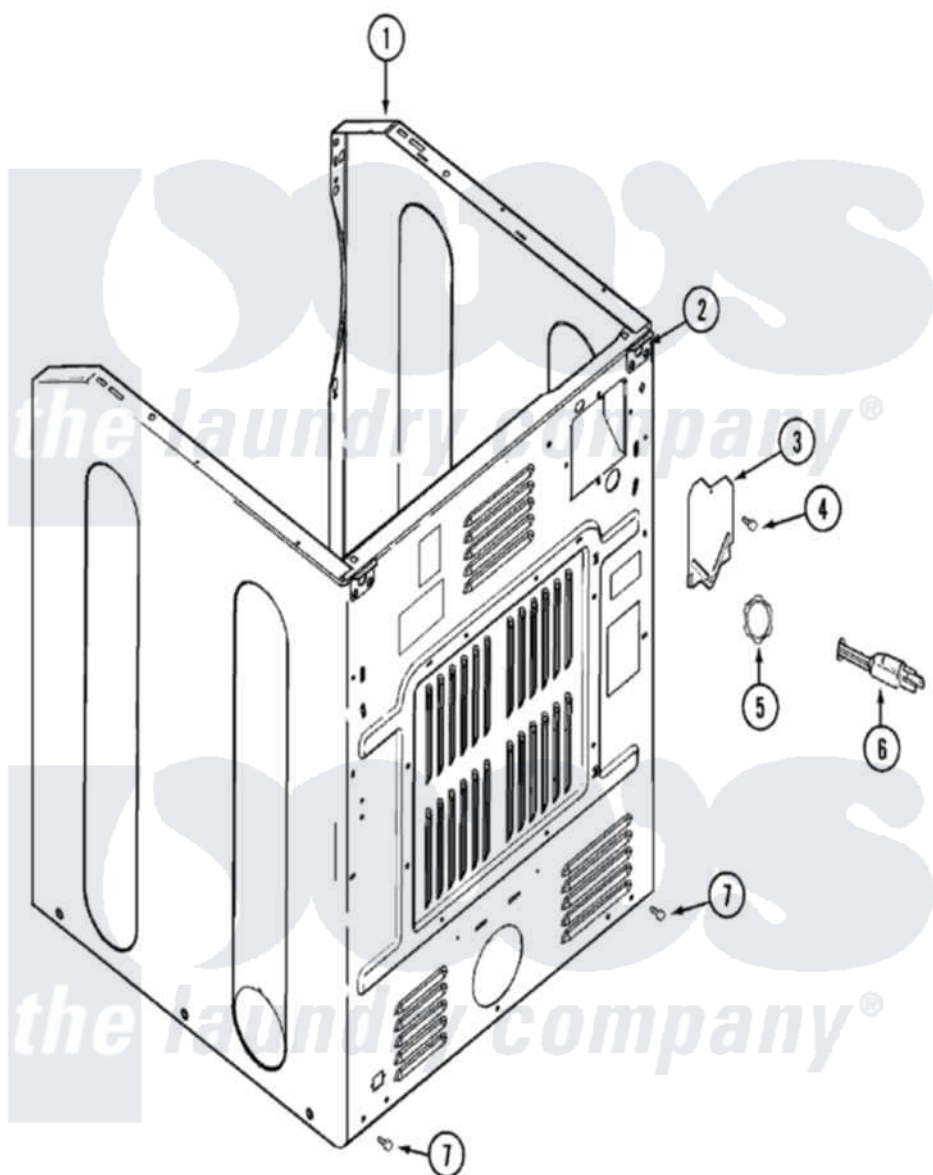

Maytag MDE3000AYA 02 - CABINET-REAR

Maytag [Residential Maytag MDE3000AYA Dryer Parts](#) Parts Diagram 02 - CABINET-REAR
 Click on the part number to view part

Item	Original Part Number	Replaced By	Status	Part Description
1	33002119		Not Available	LABEL, SAFETY
"	33002118		Not Available	LABEL, SAFETY
"	33001844	22003640		Cabinet Assembly
2	33001827		Not Available	BRACKET, CABINET HINGE
3	33001795			Cover, Terminal Block
4	22001995			Screw Note: Screw, Tumbler Front And Shroud
7	22001995			Screw Note: Screw, Tumbler Front And Shroud