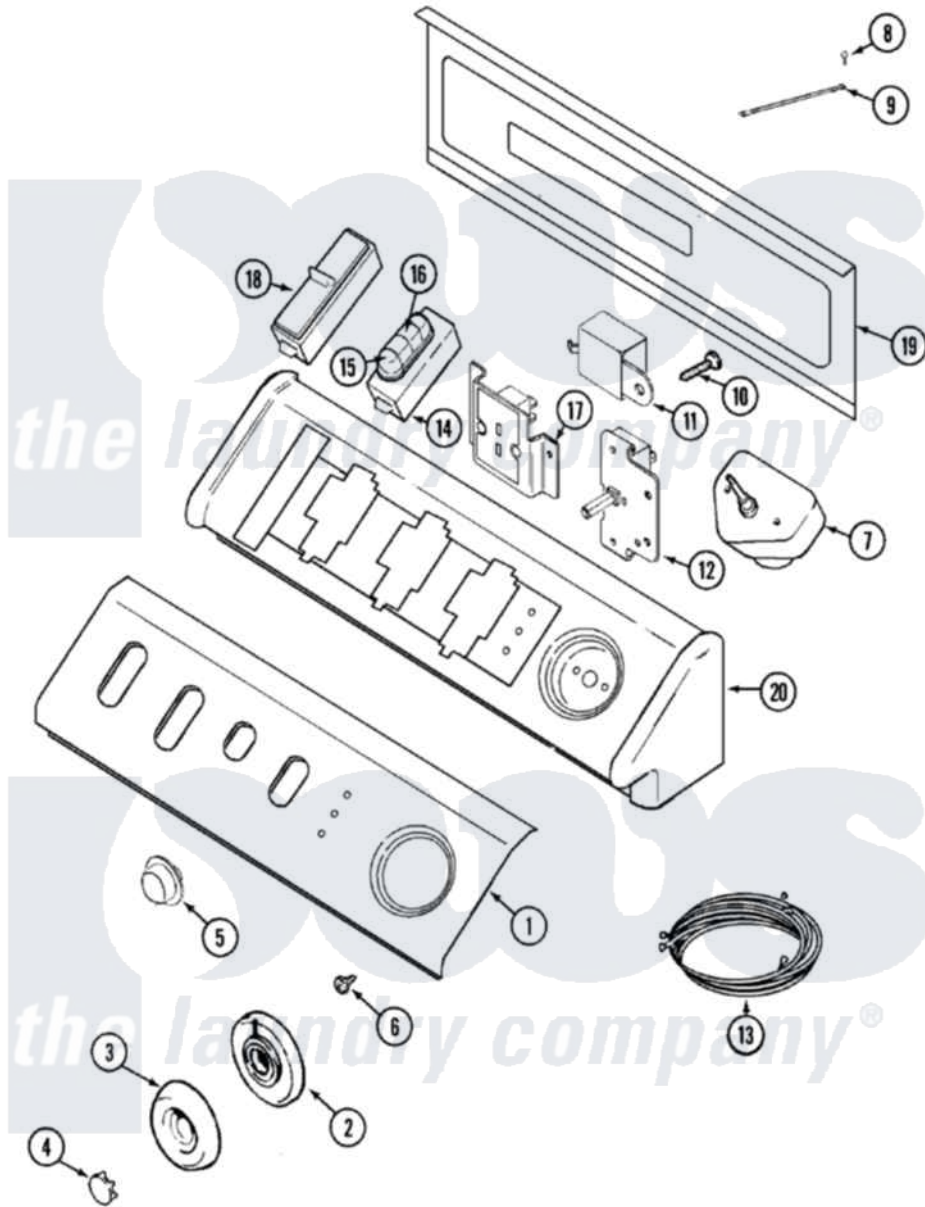

# Maytag MDE3000AYA 03 - CONTROL PANEL

Maytag [Residential Maytag MDE3000AYA Dryer Parts](#) Parts Diagram 03 - CONTROL PANEL  
 Click on the part number to view part

Item	Original Part Number	Replaced By	Status	Part Description
1	Y22002339	<a href="#">8534058</a>		Screw
"	<a href="#">33001858</a>			Panel, Control
2	33001622	<a href="#">33002346</a>		Skirt, Timer Dial
3	<a href="#">22001659</a>			Timer Knob - Grey
4	<a href="#">22001665</a>			Insert, Timer Knob
5	33001620	<a href="#">33002435</a>		Button, Push-To-Start
6	33001690	<a href="#">90767</a>		Screw, 8A X 3/8 HeX Washer Head Tapping
7	<a href="#">33001730</a>			Timer
8	210186	<a href="#">3370225</a>		Screw
9	33001859		Not Available	WIRE, GROUND
10	33001860	<a href="#">W10116760</a>		Screw
11	<a href="#">33001848</a>			Signal, End Of Cycle
"	33001660	<a href="#">33001848</a>		Signal, End Of Cycle
12	33001862	<a href="#">33001618</a>		Switch- PU
13	33001888		Not Available	WIRE HARNESS, MAIN
"	<a href="#">33001863</a>			Wire Harness, Main

14	<a href="#">22001909</a>		Switch, Option	
15	22001790	<a href="#">22003876</a>	Button- SW	
16	22001791	<a href="#">22003875</a>	Button- SW	
17	33001662		Not Available	DISPLAY, DRYNESS (ALM)
18	<a href="#">33001658</a>			Switch, Temperature
19	33001806		Not Available	BACK, CONSOLE PANEL
"	216423	<a href="#">3370225</a>		Screw
20	22002286	<a href="#">22004094</a>		Facia, Export Mav7750
21	<a href="#">33001874</a>			Manual, Use And Care