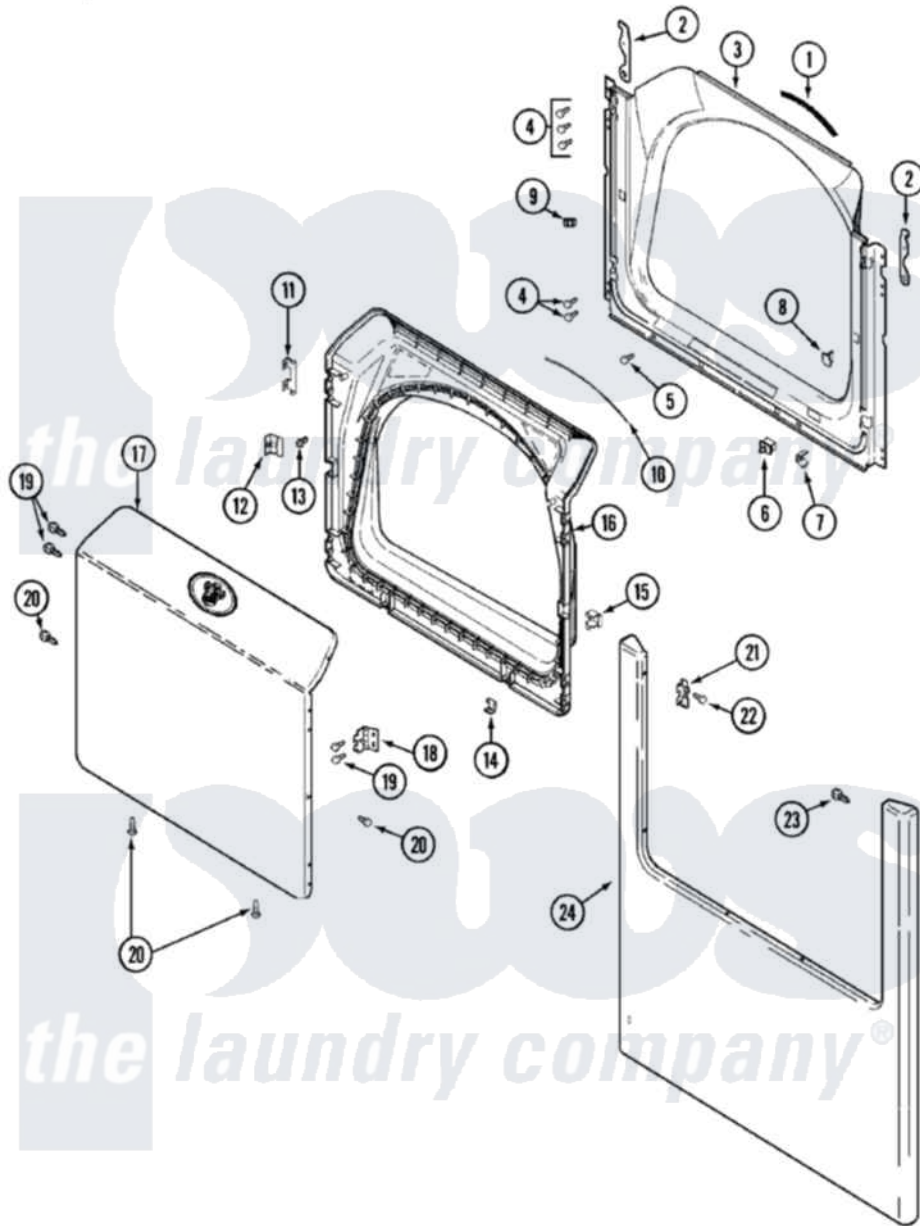

Maytag MDE3000AYA 04 - DOOR

Maytag [Residential Maytag MDE3000AYA Dryer Parts](#) Parts Diagram 04 - DOOR
 Click on the part number to view part

Item	Original Part Number	Replaced By	Status	Part Description
1	33001767			Seal, Shroud
2	22002033	33002597		Hook, Security
3	33001779	33002379		Shroud
"	33002116		Not Available	LABEL, SAFTEY
4	22001995			Screw Note: Screw, Tumbler Front And Shroud
5	33001768			Screw, Shroud Note: Screw, Shroud And Outlet Duct
6	33001508	W10169313		Switch-Dor
7	33001760			Bracket, Hinge
8	33001174	LA-1003		Door Catch Kit
9	33001791	306436		Door Latch Kit--W
"	Y304578	LA-1003		Door Catch Kit
10	33002094			Seal, Door
11	22002038			Clip, Door
12	33001793			Bracket, Strike
13	33001761			Strike, Door

14	22002039		Clip, Door
15	33001763		Plug, Inner Door
16	33001751		Inner Door/ W Seal
17	22001817		Sheet, Sound Damper
"	22002261		Panel, Door
"	33001893	Not Available	LABEL, OPEN DOOR (DRYER)
18	33001759		Hinge, Door
19	22002062	98006631	Screw
20	22002064	489355	Screw, 8 X 1/2
21	33002349		Cover, Hinge Hole
"	33001765		Cover, Hinge Hole
22	33001787		Screw, Hinge Note: Screw, Hinge Hole Cover
23	22002012		Screw, Hinge Note: Screw, Hinge Bracket
24	33001221	22001817	Sheet, Sound Damper
"	22002242	Not Available	PANEL, FRONT (ALM)
"	33001867		Pad, Front