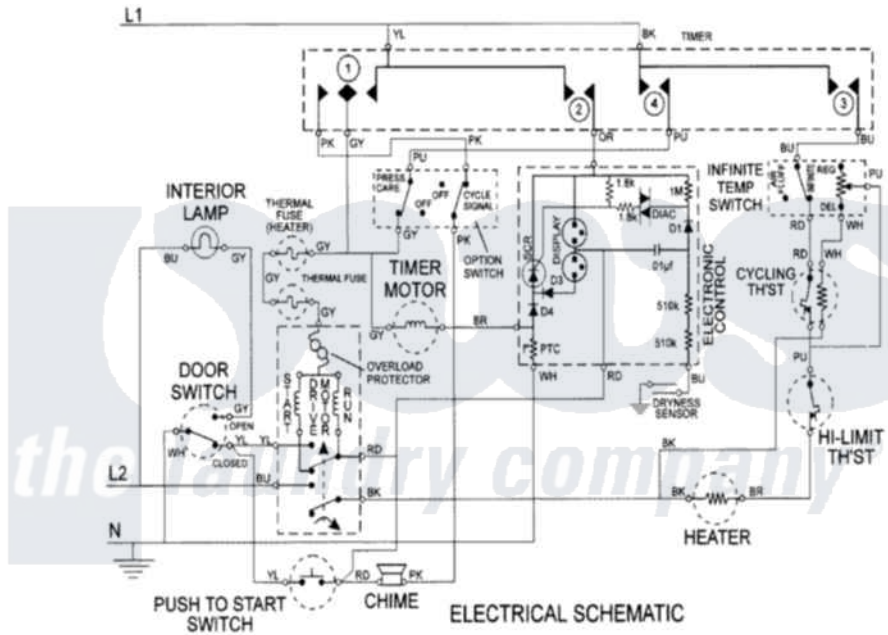

# Maytag MDE3000AYA 08 - WIRING INFORMATION

Maytag Residential Maytag MDE3000AYA Dryer Parts Parts Diagram 08 - WIRING INFORMATION  
 Click on the part number to view part

Item	Original Part Number	Replaced By	Status	Part Description
NI	15002203		Not Available	WIRING INFORMATION