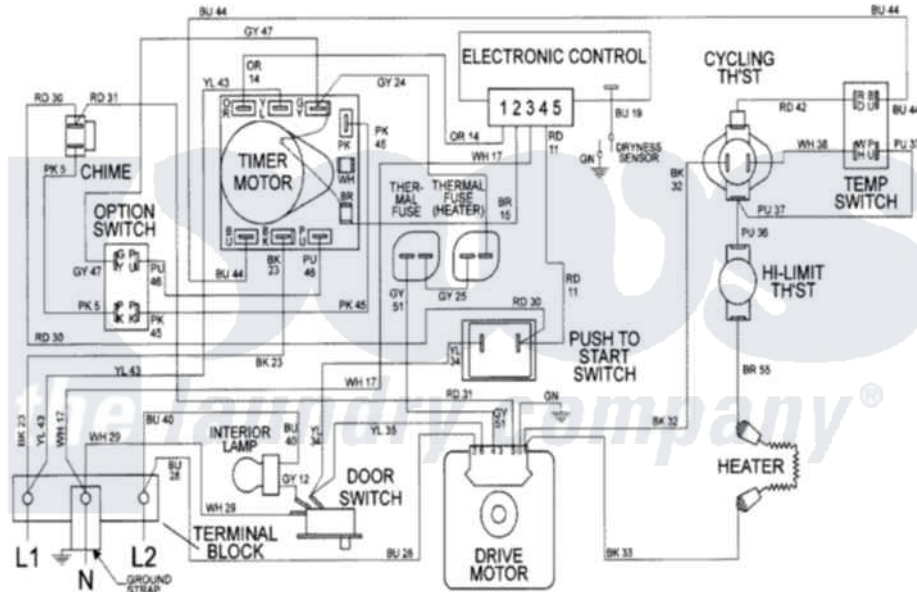

# Maytag MDE3000AYA 08 - WIRING INFORMATION

Maytag Residential Maytag MDE3000AYA Dryer Parts Parts Diagram 08 - WIRING INFORMATION  
 Click on the part number to view part

Item	Original Part Number	Replaced By	Status	Part Description
NI	15002203		Not Available	WIRING INFORMATION