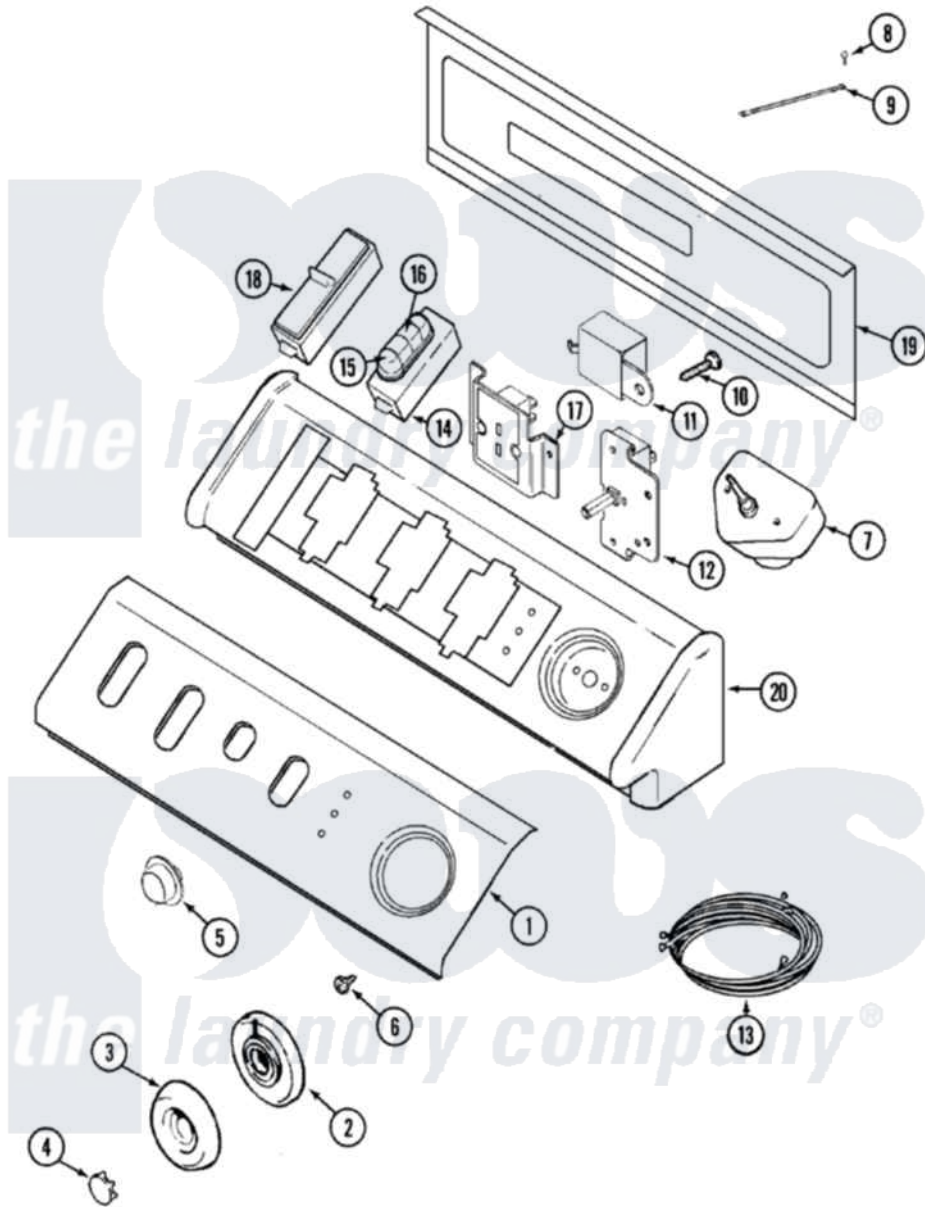

Maytag MDE3000AYQ 01 - CONTROL PANEL

Maytag [Residential Maytag MDE3000AYQ Dryer Parts](#) Parts Diagram 01 - CONTROL PANEL
 Click on the part number to view part

Item	Original Part Number	Replaced By	Status	Part Description
1	Y22002339	8534058		Screw
3	22001659			Timer Knob - Grey
6	33001690	90767		Screw, 8A X 3/8 HeX Washer Head Tapping
7	33001730			Timer
8	210186	3370225		Screw
9	33001859		Not Available	WIRE, GROUND
10	33001860	W10116760		Screw
11	33001848			Signal, End Of Cycle
"	33001660	33001848		Signal, End Of Cycle
13	33001888		Not Available	WIRE HARNESS, MAIN
"	33001863			Wire Harness, Main
19	33001806		Not Available	BACK, CONSOLE PANEL
"	216423	3370225		Screw
21	33001874			Manual, Use And Care