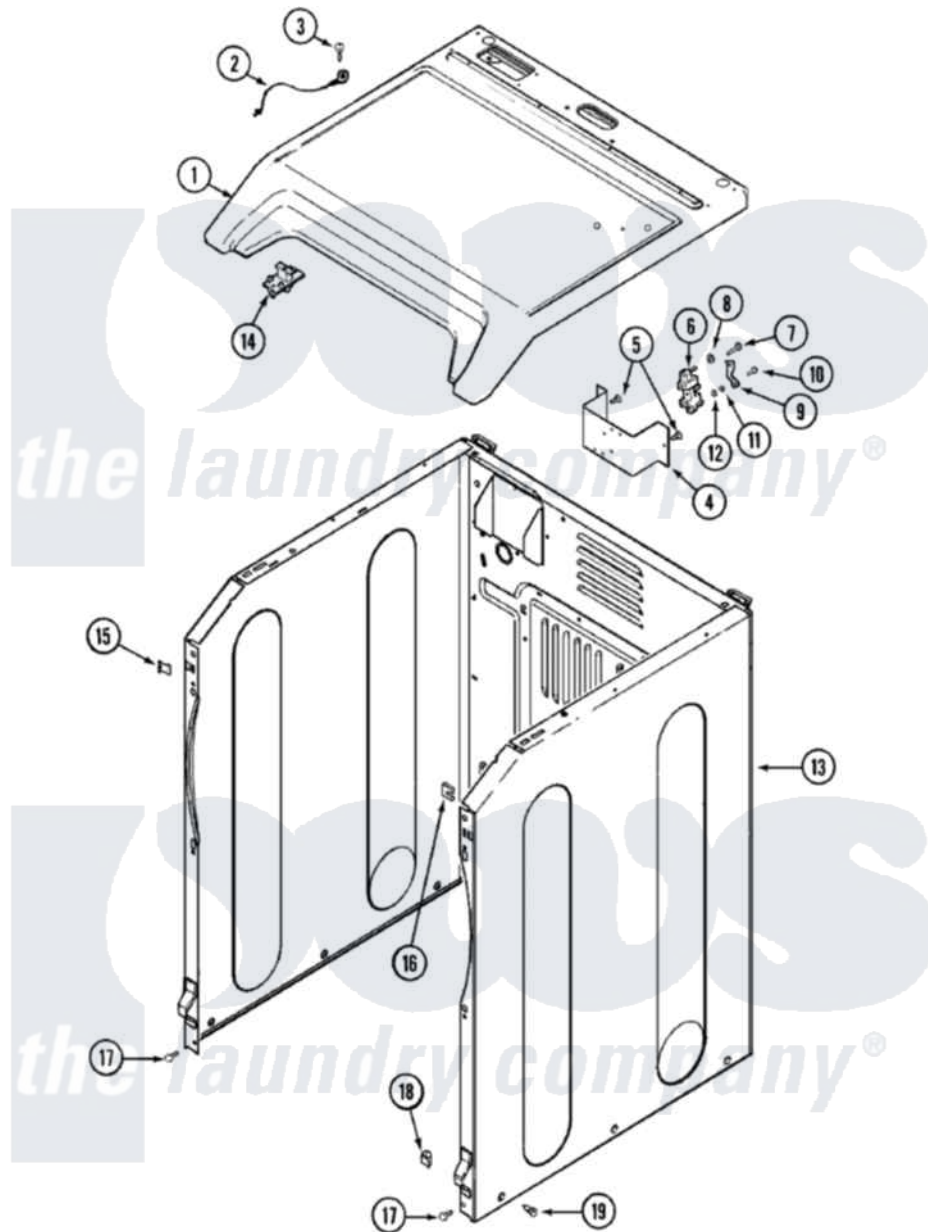

# Maytag MDE3000AYW 01 - CABINET-FRONT

Maytag Residential Maytag MDE3000AYW Dryer Parts Parts Diagram 01 - CABINET-FRONT  
 Click on the part number to view part

Item	Original Part Number	Replaced By	Status	Part Description
1	<a href="#">33001865</a>			Cover, Top
2	33001859		Not Available	WIRE, GROUND
3	210186	<a href="#">3370225</a>		Screw
4	33001826		Not Available	BRACKET, TERMINAL BLOCK---NA
5	<a href="#">22001995</a>			Screw Note: Screw, Tumbler Front And Shroud
6	<a href="#">33001244</a>			Block, Terminal
7	Y312209	<a href="#">W10001200</a>		Screw
8	<a href="#">Y311270</a>			Washer, Terminal Block
9	<a href="#">Y312184</a>			Strap, Grounding
10	<a href="#">33001245</a>			Screw---NA
11	311484	<a href="#">112432</a>		Nut
12	<a href="#">311093</a>			Washer, Terminal Connection
13	33001843	<a href="#">22003639</a>		Cabinet Assembly
14	33001872	<a href="#">33002891</a>		Pin, Locator
15	<a href="#">22002049</a>			Clip Note: Clip, Front Panel

16	213280	<a href="#">204439</a>	Screw And Fstner Assembly
17	<a href="#">22001995</a>		Screw Note: Screw, Tumbler Front And Shroud
18	<a href="#">Y310376</a>		Clip, Door Switch Harness
19	<a href="#">213007</a>		Xfor Cabinet See Cabinet, Back