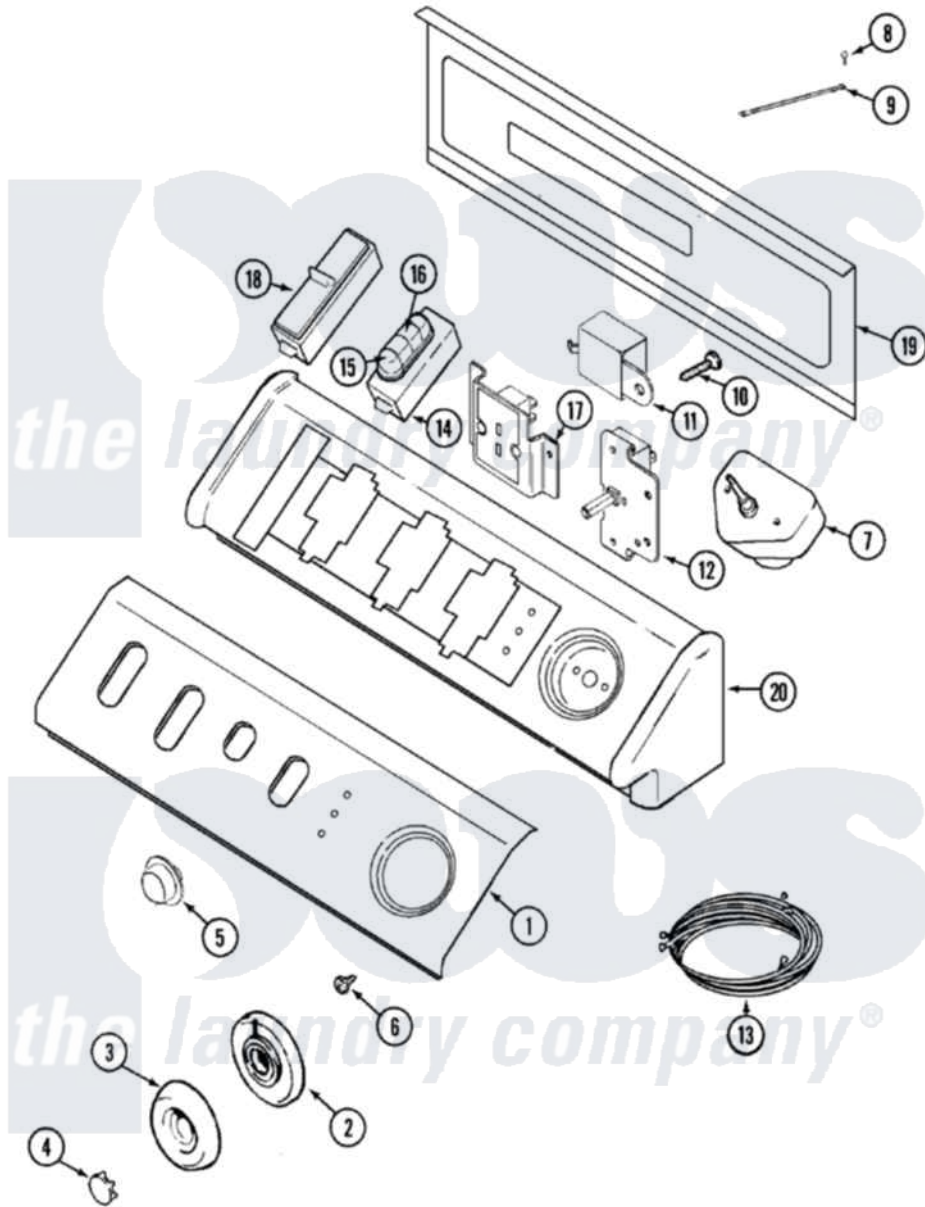

Maytag MDE3000AYW 03 - CONTROL PANEL

Maytag [Residential Maytag MDE3000AYW Dryer Parts](#) Parts Diagram 03 - CONTROL PANEL
 Click on the part number to view part

Item	Original Part Number	Replaced By	Status	Part Description
1	Y22002339	8534058		Screw
"	33001857			Panel, Control
2	33001621			Skirt, Timer Dial
3	22001659			Timer Knob - Grey
4	22001664			Timer Knob Insert/Cap
5	33001619	37001071		Button, Push-To-Start
6	33001690	90767		Screw, 8A X 3/8 HeX Washer Head Tapping
7	33001730			Timer
8	210186	3370225		Screw
9	33001859		Not Available	WIRE, GROUND
10	33001860	W10116760		Screw
11	33001848			Signal, End Of Cycle
"	33001660	33001848		Signal, End Of Cycle
12	33001861	33001618		Switch- PU
13	33001888		Not Available	WIRE HARNESS, MAIN
"	33001863			Wire Harness, Main

14	22001908		Switch, Option
15	22001788		Button, Switch
16	22001789		Button, Switch
17	33001661	33002389	Dryness Display Control Note: Display, Dryness
18	33001656		Switch, Temp Note: Switch, Inf. Temp
19	33001806	Not Available	BACK, CONSOLE PANEL
"	216423	3370225	Screw
20	22002285	Not Available	CONSOLE (WHT)
21	33001874		Manual, Use And Care