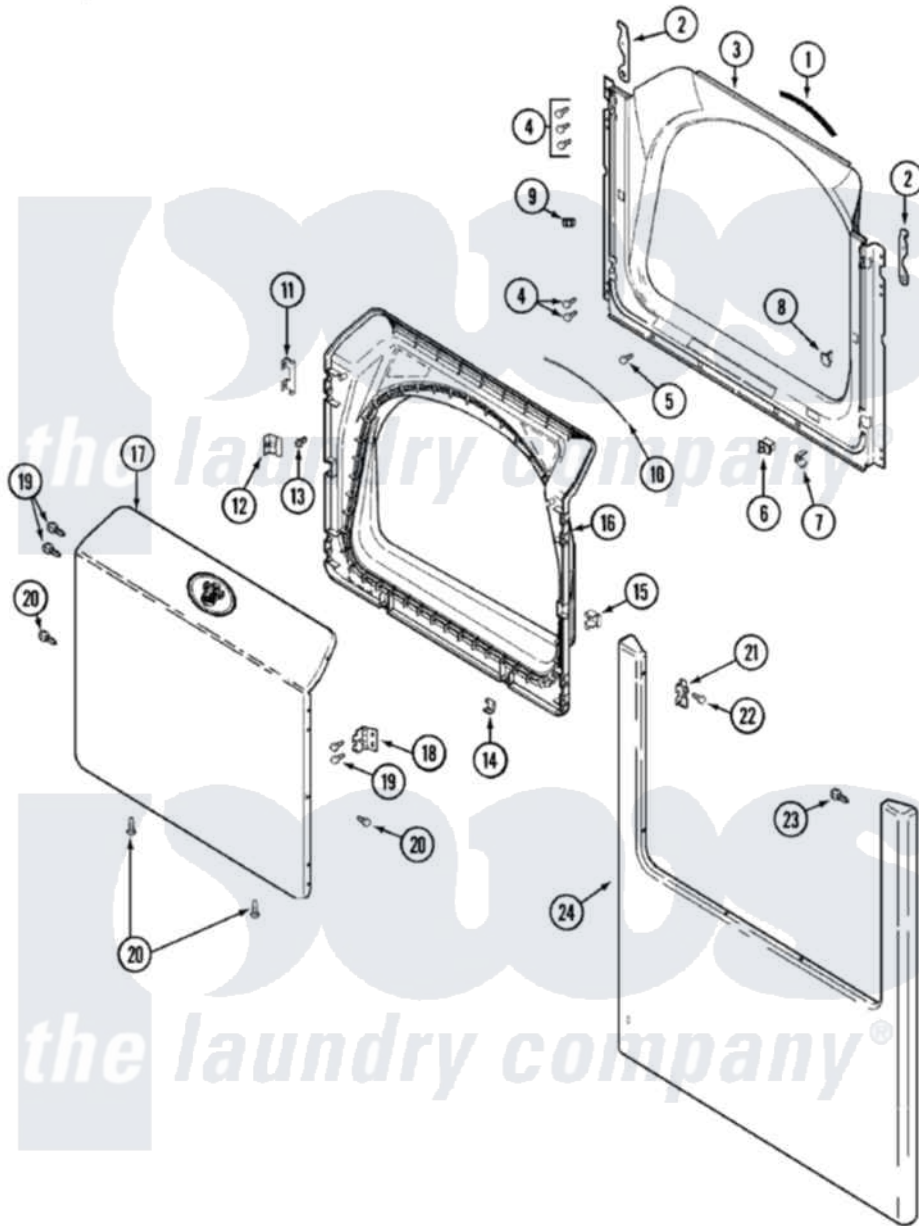

Maytag MDE3000AYW 04 - DOOR

Maytag [Residential Maytag MDE3000AYW Dryer Parts](#) Parts Diagram 04 - DOOR
 Click on the part number to view part

Item	Original Part Number	Replaced By	Status	Part Description
1	33001767			Seal, Shroud
2	22002033	33002597		Hook, Security
3	33001778			Shroud
"	33002116		Not Available	LABEL, SAFTEY
4	22001995			Screw Note: Screw, Tumbler Front And Shroud
5	33001768			Screw, Shroud Note: Screw, Shroud And Outlet Duct
6	33001508	W10169313		Switch-Dor
7	33001760			Bracket, Hinge
8	33001174	LA-1003		Door Catch Kit
9	33001791	306436		Door Latch Kit-W
"	Y304578	LA-1003		Door Catch Kit
10	33002094			Seal, Door
11	22002038			Clip, Door
12	33001793			Bracket, Strike
13	33001761			Strike, Door

14	22002039		Clip, Door
15	33001763		Plug, Inner Door
16	33001750		Door, Inner/ W Seal
17	22001817		Sheet, Sound Damper
"	22002260		Panel, Door
"	33001893	Not Available	LABEL, OPEN DOOR (DRYER)
18	33001759		Hinge, Door
19	22002062	98006631	Screw
20	22002063		Screw No.8-18AB Wafer Head
21	33002349		Cover, Hinge Hole
"	33001764		Cover, Hinge Hole
22	33001787		Screw, Hinge Note: Screw, Hinge Hole Cover
23	22002012		Screw, Hinge Note: Screw, Hinge Bracket
24	33001221	22001817	Sheet, Sound Damper
"	22002241	22002836	Panel, Front
"	33001867		Pad, Front