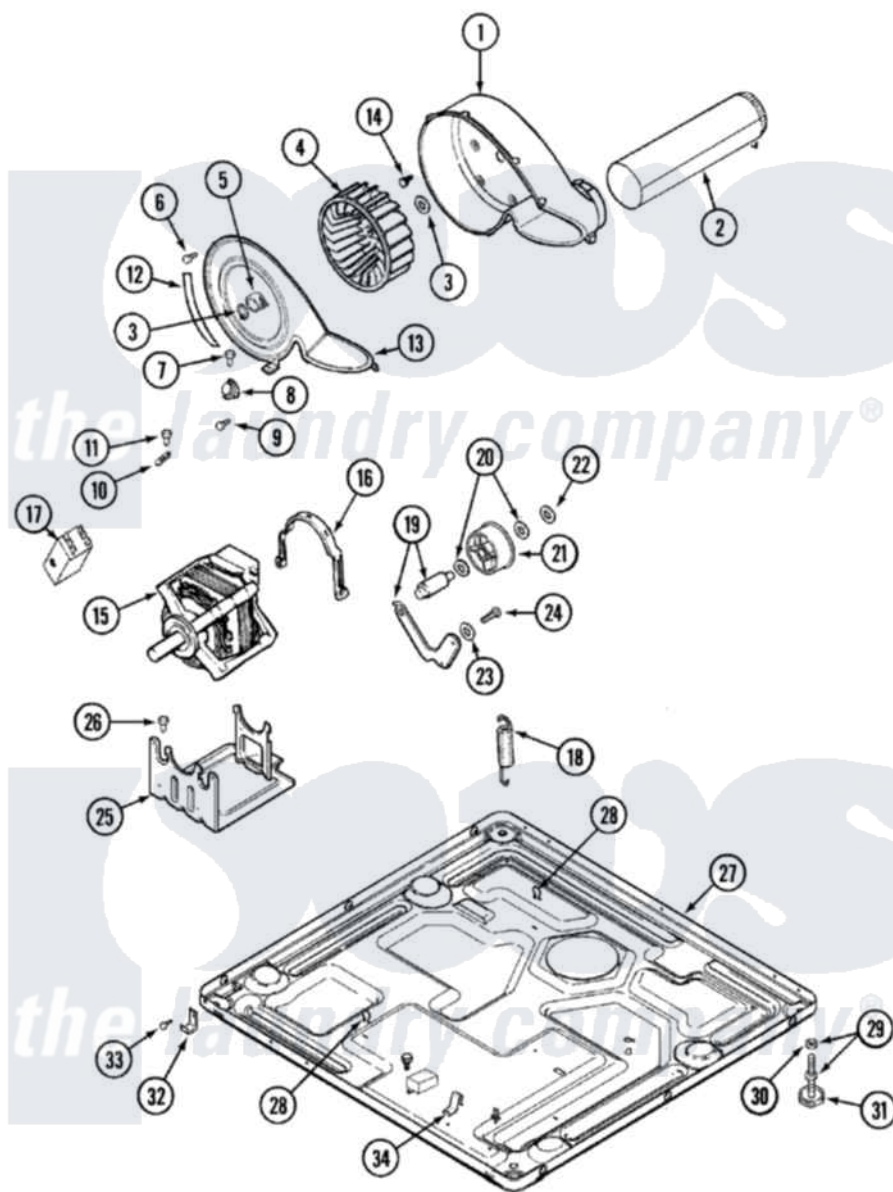

Maytag MDE3000AYW 06 - MOTOR DRIVE

Maytag [Residential Maytag MDE3000AYW Dryer Parts](#) Parts Diagram 06 - MOTOR DRIVE
 Click on the part number to view part

| Item | Original Part Number | Replaced By | Status | Part Description |
|------|--------------------------|---------------------------|---------------|---|
| 1 | 33001789 | | | Housing, Blower |
| 2 | 22001995 | | | Screw Note: Screw, Tumbler Front And Shroud |
| " | 33001800 | | | Duct Assembly, Exhaust |
| 3 | 410233 | 9703438 | | Ring-Retrn |
| 4 | 33001790 | | | Wheel, Blower |
| 5 | 312967 | | | Clamp, Blower Housing |
| 6 | 33001855 | 33002917 | | Screw, No.10-16 |
| 7 | Y313561 | | | Screw---NA |
| 8 | 306911 | | | Thermostat, Multi-Temp |
| 9 | 22001996 | 3370225 | | Screw |
| 10 | 33001762 | | | Fuse, Thermal |
| 11 | 314848 | W10116760 | | Screw |
| 12 | 33001772 | | Not Available | SEAL, BLOWER COVER |
| 13 | 33002560 | | | Seal, Blower |
| 14 | 314818 | 1163839 | | Screw |
| 15 | 33002478 | | | Motor |