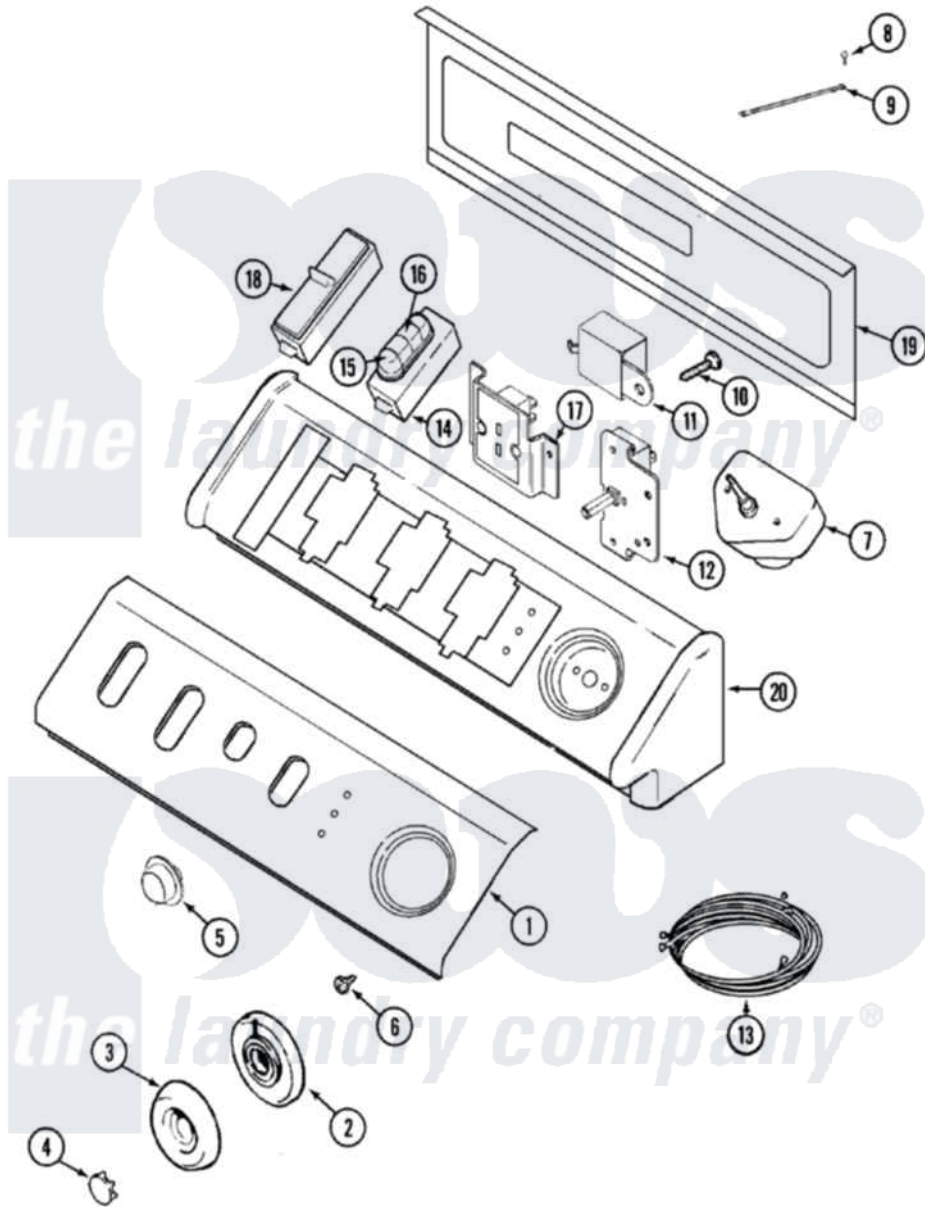

Maytag MDE3000AZA 03 - CONTROL PANEL

Maytag [Residential Maytag MDE3000AZA Dryer Parts](#) Parts Diagram 03 - CONTROL PANEL
 Click on the part number to view part

Item	Original Part Number	Replaced By	Status	Part Description
1	Y22002339	8534058		Screw
"	33001858			Panel, Control
2	33001622	33002346		Skirt, Timer Dial
3	22001659			Timer Knob - Grey
4	22001665			Insert, Timer Knob
5	33001620	33002435		Button, Push-To-Start
6	33001690	90767		Screw, 8A X 3/8 HeX Washer Head Tapping
7	33001730			Timer
8	210186	3370225		Screw
9	33001859		Not Available	WIRE, GROUND
10	33001860	W10116760		Screw
11	33001848			Signal, End Of Cycle
"	33001660	33001848		Signal, End Of Cycle
12	33001862	33001618		Switch- PU
13	33001888		Not Available	WIRE HARNESS, MAIN
"	33001863			Wire Harness, Main

14	22001909		Switch, Option
15	22001790	22003876	Button- SW
16	22001791	22003875	Button- SW
17	33001662	Not Available	DISPLAY, DRYNESS (ALM)
18	33001658		Switch, Temperature
19	33001806	Not Available	BACK, CONSOLE PANEL
"	216423	3370225	Screw
20	22002286	22004094	Facia, Export Mav7750
21	33001874		Manual, Use And Care
"	33001875	Not Available	MANUAL, USE & CARE (FRENCH)