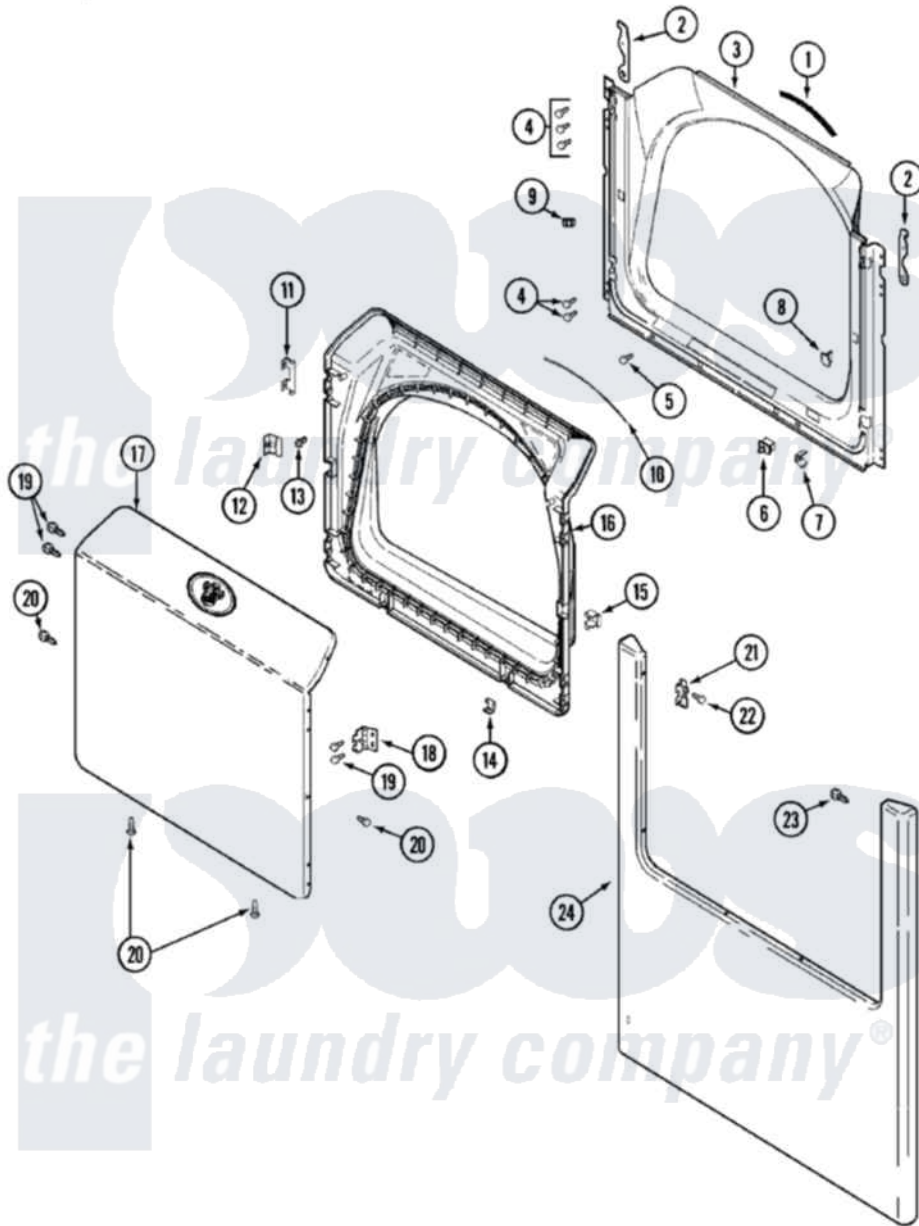

# Maytag MDE3000AZA 04 - DOOR

Maytag [Residential Maytag MDE3000AZA Dryer Parts](#) Parts Diagram 04 - DOOR  
 Click on the part number to view part

Item	Original Part Number	Replaced By	Status	Part Description
1	<a href="#">33001767</a>			Seal, Shroud
2	22002033	<a href="#">33002597</a>		Hook, Security
3	33001779	<a href="#">33002379</a>		Shroud
"	33002116		Not Available	LABEL, SAFTEY
4	<a href="#">22001995</a>			Screw Note: Screw, Tumbler Front And Shroud
5	<a href="#">33001768</a>			Screw, Shroud Note: Screw, Shroud And Outlet Duct
6	33001508	<a href="#">W10169313</a>		Switch-Dor
7	<a href="#">33001760</a>			Bracket, Hinge
8	33001174	<a href="#">LA-1003</a>		Door Catch Kit
9	33001791	<a href="#">306436</a>		Door Latch Kit--W
"	Y304578	<a href="#">LA-1003</a>		Door Catch Kit
10	<a href="#">33002094</a>			Seal, Door
11	<a href="#">22002038</a>			Clip, Door
12	<a href="#">33001793</a>			Bracket, Strike
13	<a href="#">33001761</a>			Strike, Door

14	<a href="#">22002039</a>		Clip, Door
15	<a href="#">33001763</a>		Plug, Inner Door
16	<a href="#">33001751</a>		Inner Door/ W Seal
17	<a href="#">22001817</a>		Sheet, Sound Damper
"	<a href="#">22002261</a>		Panel, Door
"	33001893	Not Available	LABEL, OPEN DOOR (DRYER)
18	<a href="#">33001759</a>		Hinge, Door
19	22002062	<a href="#">98006631</a>	Screw
20	22002064	<a href="#">489355</a>	Screw, 8 X 1/2
21	<a href="#">33002349</a>		Cover, Hinge Hole
"	<a href="#">33001765</a>		Cover, Hinge Hole
22	<a href="#">33001787</a>		Screw, Hinge Note: Screw, Hinge Hole Cover
23	<a href="#">22002012</a>		Screw, Hinge Note: Screw, Hinge Bracket
24	33001221	<a href="#">22001817</a>	Sheet, Sound Damper
"	22002242	Not Available	PANEL, FRONT (ALM)
"	<a href="#">33001867</a>		Pad, Front