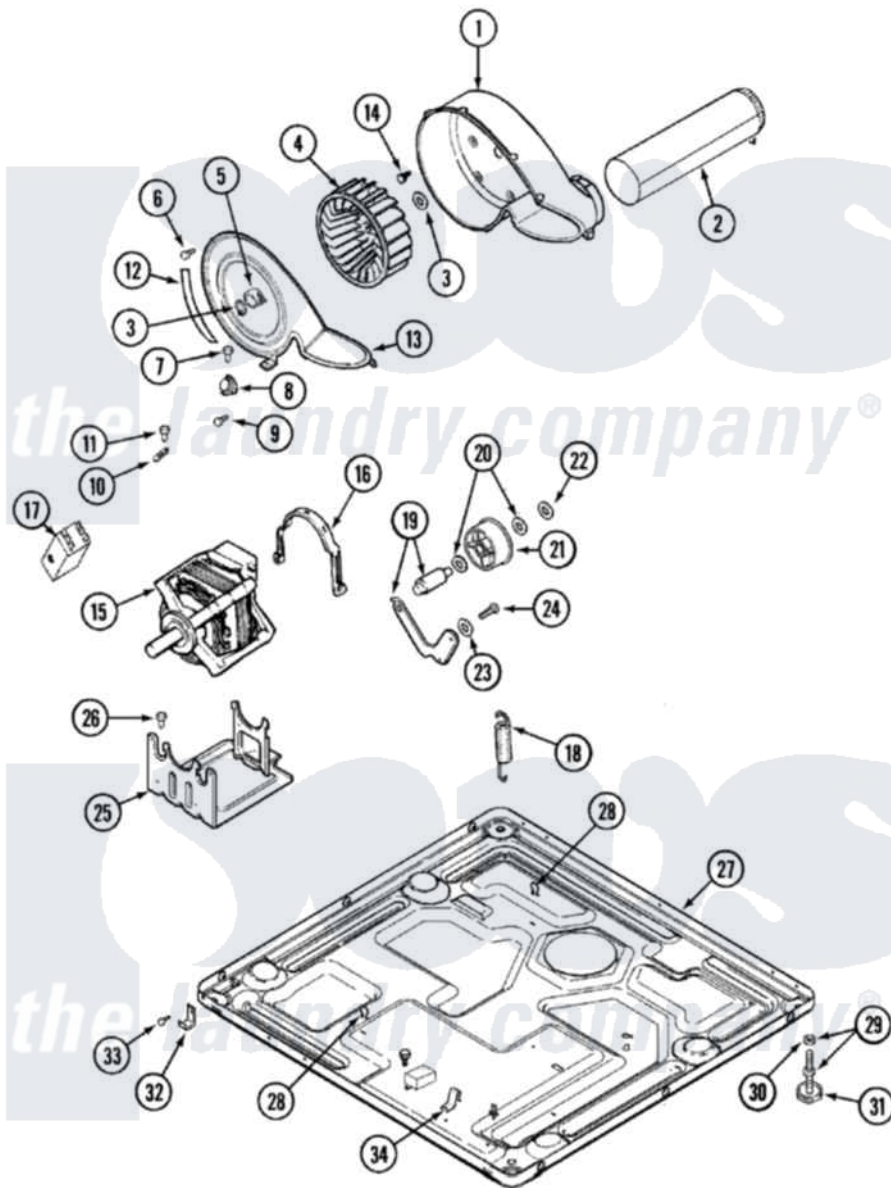

# Maytag MDE3000AZA 06 - MOTOR DRIVE

Maytag [Residential Maytag MDE3000AZA Dryer Parts](#) Parts Diagram 06 - MOTOR DRIVE  
 Click on the part number to view part

Item	Original Part Number	Replaced By	Status	Part Description
1	<a href="#">33001789</a>			Housing, Blower
2	<a href="#">22001995</a>			Screw Note: Screw, Tumbler Front And Shroud
"	<a href="#">33001800</a>			Duct Assembly, Exhaust
3	410233	<a href="#">9703438</a>		Ring-Retrn
4	<a href="#">33001790</a>			Wheel, Blower
5	<a href="#">312967</a>			Clamp, Blower Housing
6	33001855	<a href="#">33002917</a>		Screw, No.10-16
7	<a href="#">Y313561</a>			Screw---NA
8	<a href="#">306911</a>			Thermostat, Multi-Temp
9	22001996	<a href="#">3370225</a>		Screw
10	<a href="#">33001762</a>			Fuse, Thermal
11	314848	<a href="#">W10116760</a>		Screw
12	33001772		Not Available	SEAL, BLOWER COVER
13	<a href="#">33002560</a>			Seal, Blower
14	314818	<a href="#">1163839</a>		Screw
15	<a href="#">33002478</a>			Motor