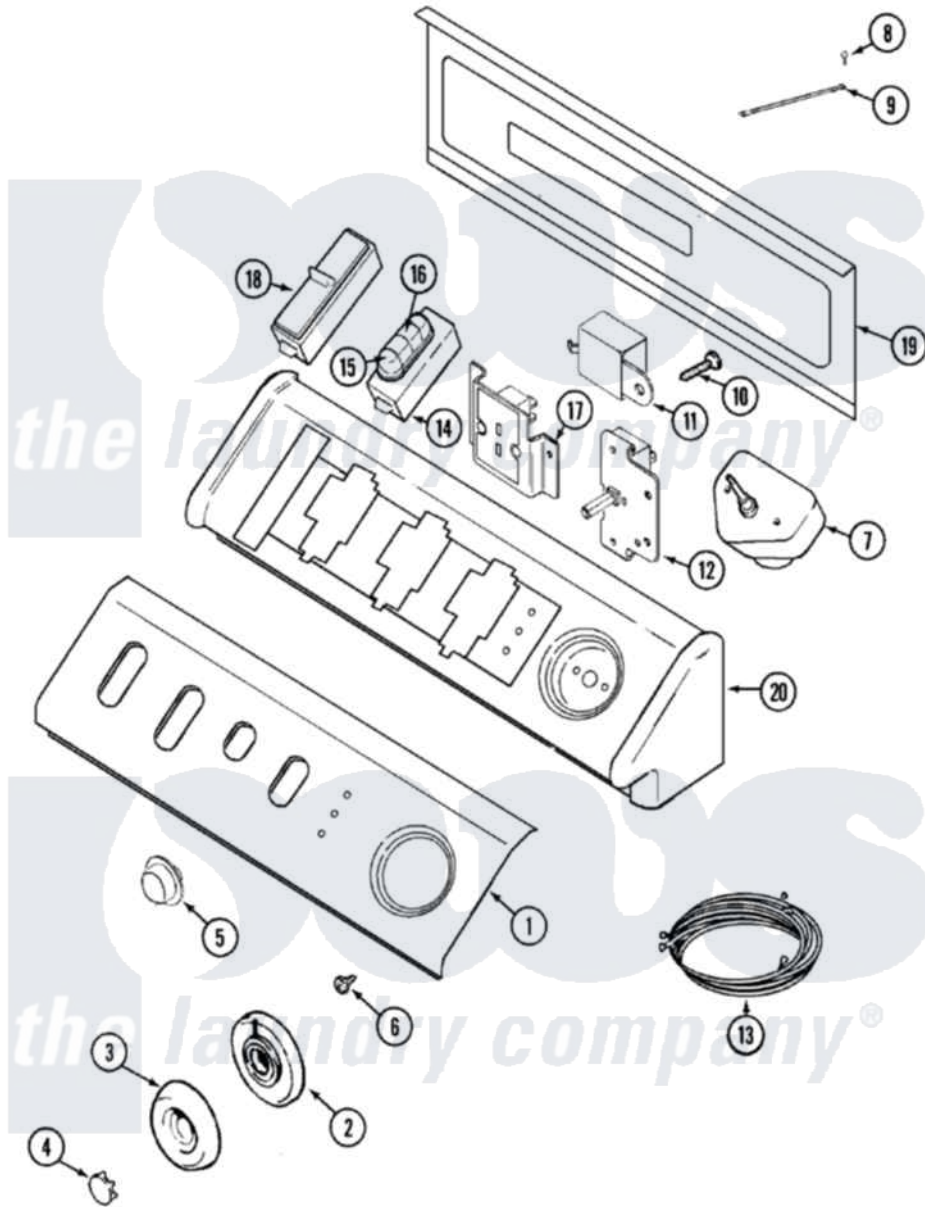

Maytag MDE3000AZQ 01 - CONTROL PANEL

Maytag [Residential Maytag MDE3000AZQ Dryer Parts](#) Parts Diagram 01 - CONTROL PANEL
 Click on the part number to view part

Item	Original Part Number	Replaced By	Status	Part Description
1	Y22002339	8534058		Screw
3	22001659			Timer Knob - Grey
6	33001690	90767		Screw, 8A X 3/8 HeX Washer Head Tapping
7	33001730			Timer
8	210186	3370225		Screw
9	33001859		Not Available	WIRE, GROUND
10	33001860	W10116760		Screw
11	33001848			Signal, End Of Cycle
"	33001660	33001848		Signal, End Of Cycle
13	33001888		Not Available	WIRE HARNESS, MAIN
"	33001863			Wire Harness, Main
19	33001806		Not Available	BACK, CONSOLE PANEL
"	216423	3370225		Screw
21	33001874			Manual, Use And Care