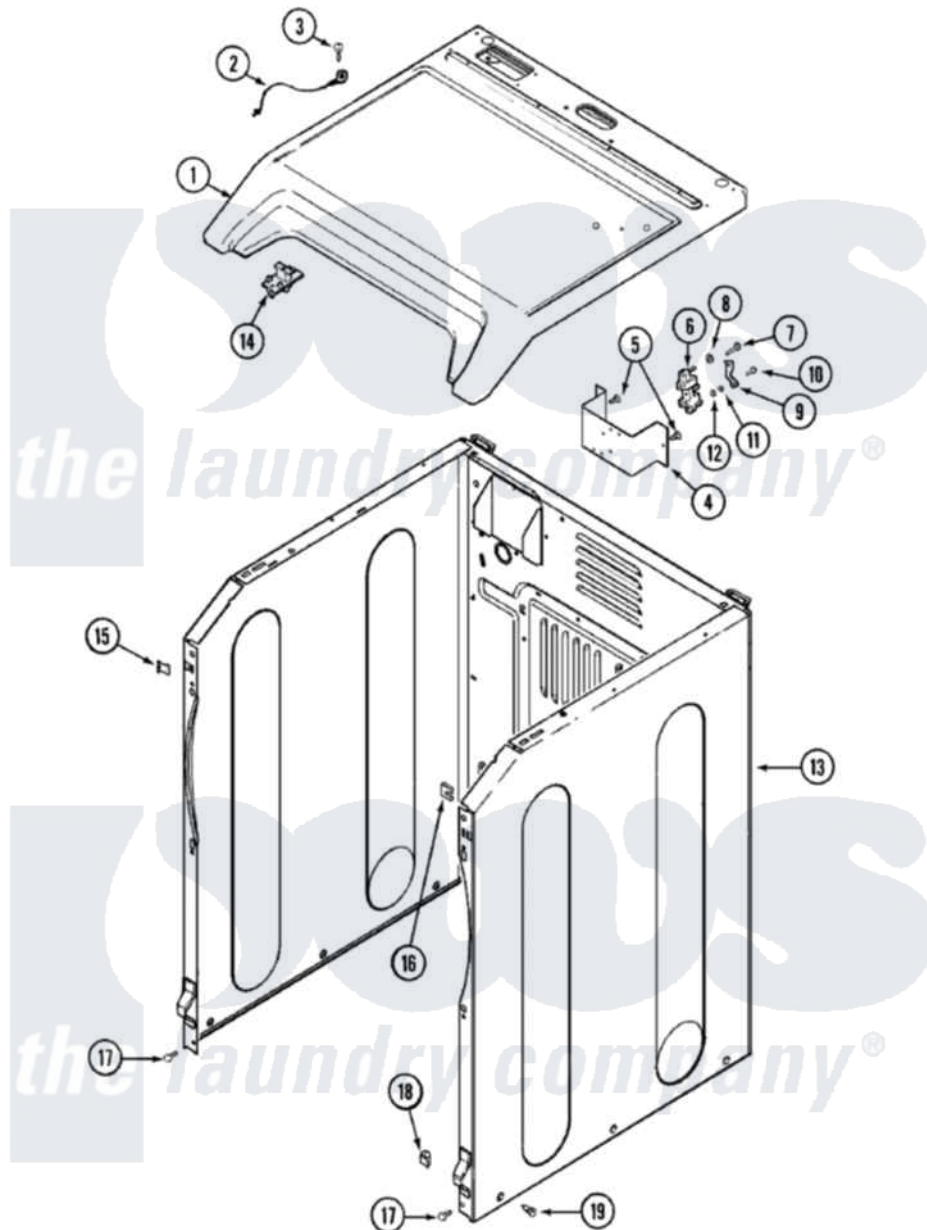

Maytag MDE3000AZW 01 - CABINET-FRONT

Maytag Residential Maytag MDE3000AZW Dryer Parts Parts Diagram 01 - CABINET-FRONT
 Click on the part number to view part

Item	Original Part Number	Replaced By	Status	Part Description
1	33001865			Cover, Top
2	33001859		Not Available	WIRE, GROUND
3	210186	3370225		Screw
4	33001826		Not Available	BRACKET, TERMINAL BLOCK---NA
5	22001995			Screw Note: Screw, Tumbler Front And Shroud
6	33001244			Block, Terminal
7	Y312209	W10001200		Screw
8	Y311270			Washer, Terminal Block
9	Y312184			Strap, Grounding
10	33001245			Screw---NA
11	311484	112432		Nut
12	311093			Washer, Terminal Connection
13	33001843	22003639		Cabinet Assembly
14	33001872	33002891		Pin, Locator
15	22002049			Clip Note: Clip, Front Panel

16	213280	204439	Screw And Fstner Assembly
17	22001995		Screw Note: Screw, Tumbler Front And Shroud
18	Y310376		Clip, Door Switch Harness
19	213007		Xfor Cabinet See Cabinet, Back