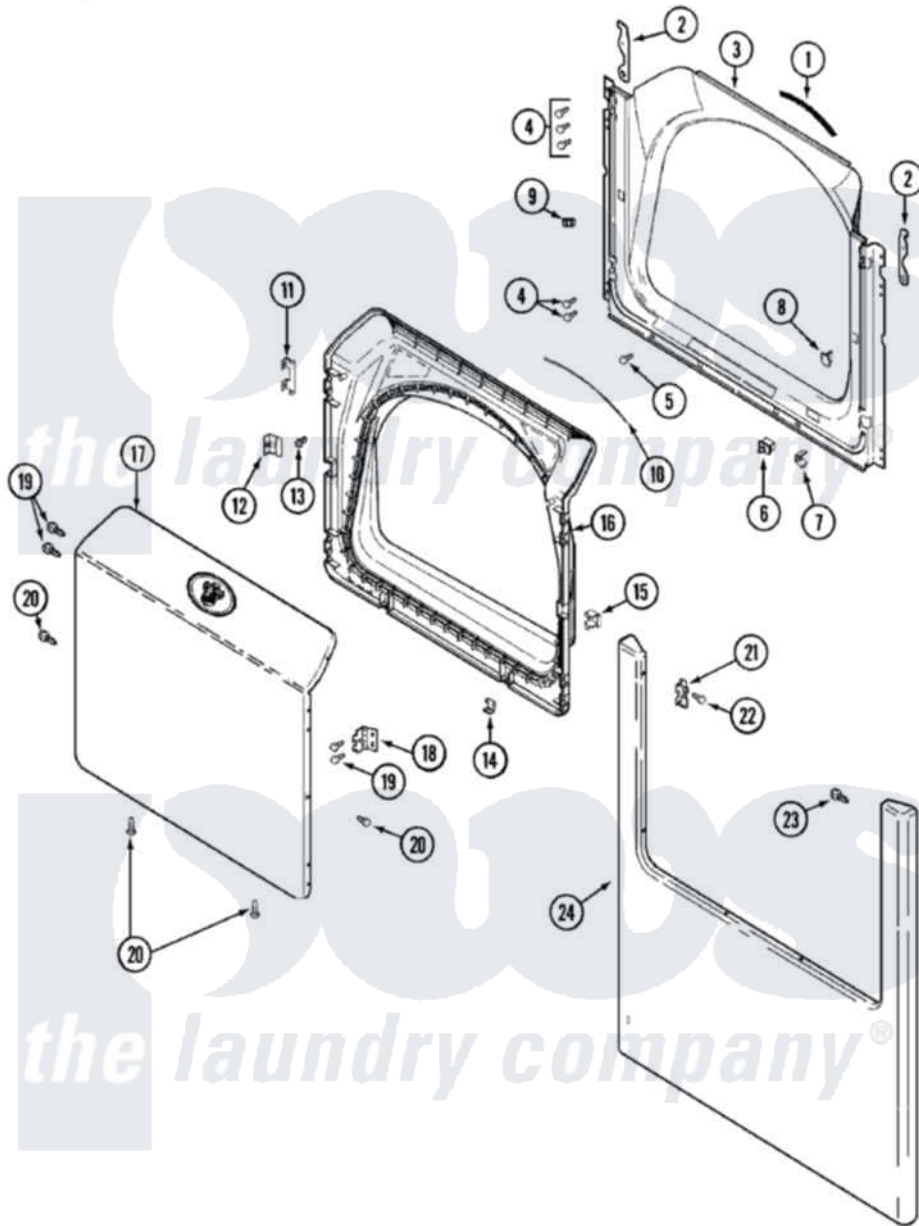

Maytag MDE3000AZW 04 - DOOR

Maytag Residential Maytag MDE3000AZW Dryer Parts Parts Diagram 04 - DOOR
 Click on the part number to view part

Item	Original Part Number	Replaced By	Status	Part Description
1	33001767			Seal, Shroud
2	22002033	33002597		Hook, Security
3	33001778			Shroud
"	33002116		Not Available	LABEL, SAFTEY
4	22001995			Screw Note: Screw, Tumbler Front And Shroud
5	33001768			Screw, Shroud Note: Screw, Shroud And Outlet Duct
6	33001508	W10169313		Switch-Dor
7	33001760			Bracket, Hinge
8	33001174	LA-1003		Door Catch Kit
9	33001791	306436		Door Latch Kit--W
"	Y304578	LA-1003		Door Catch Kit
10	33002094			Seal, Door
11	22002038			Clip, Door
12	33001793			Bracket, Strike
13	33001761			Strike, Door

14	22002039		Clip, Door
15	33001763		Plug, Inner Door
16	33001750		Door, Inner/ W Seal
17	22001817		Sheet, Sound Damper
"	22002260		Panel, Door
"	33001893	Not Available	LABEL, OPEN DOOR (DRYER)
18	33001759		Hinge, Door
19	22002062	98006631	Screw
20	22002063		Screw No.8-18AB Wafer Head
21	33002349		Cover, Hinge Hole
"	33001764		Cover, Hinge Hole
22	33001787		Screw, Hinge Note: Screw, Hinge Hole Cover
23	22002012		Screw, Hinge Note: Screw, Hinge Bracket
24	33001221	22001817	Sheet, Sound Damper
"	22002241	22002836	Panel, Front
"	33001867		Pad, Front