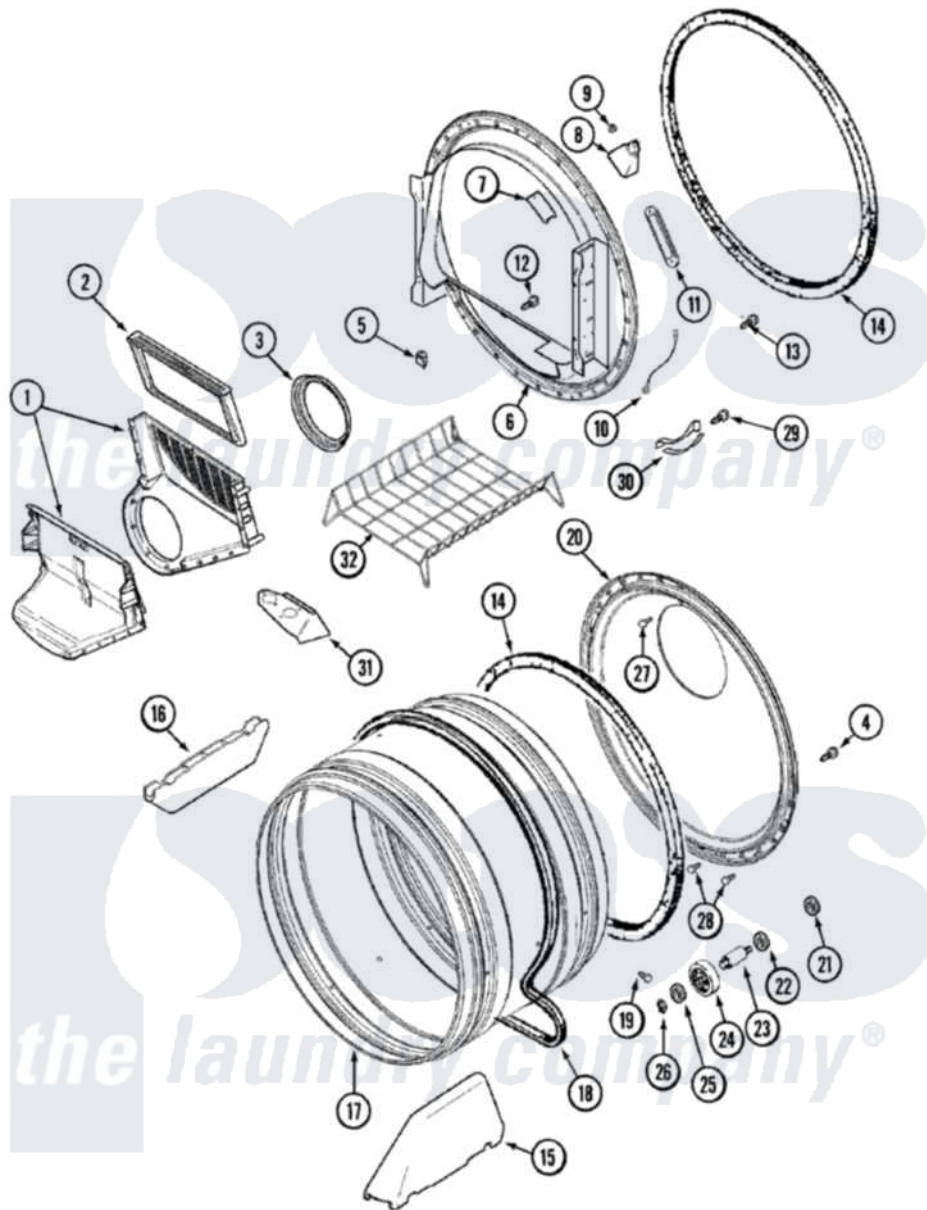

Maytag MDE3000AZW 07 - TUMBLER

Maytag Residential Maytag MDE3000AZW Dryer Parts Parts Diagram 07 - TUMBLER
 Click on the part number to view part

Item	Original Part Number	Replaced By	Status	Part Description
1	33001799			Outlet Duct Assembly Note: Outlet Duct Assembly
2	33001808			Filter, Lint
3	33001758	33002560		Seal, Blower
4	33002190			SCrew, C BraCe, BraCket, Cabinet
5	Y310376			Clip, Door Switch Harness
6	33001868			Front, Tumbler Front W/Sensor Note: Front, Tumbler
7	33001871			Screw Note: Screw, Drum Light
"	33001869			Lens, Drum Light
8	33001870		Not Available	HOLDER, LAMP (W/HOUSING) NOTE: LAMP (W/HOUSING & HOLDER)
"	22002263			Lamp
9	214872			Palnut, End Cap Note: Nut, Lamp Holder
10	211294	90767		Screw, 8A X 3/8 HeX Washer

10	211294	30707	Head Tapping
"	Y303711		Sensor Ground Wire
11	22001078	3177991	Screw
"	33001809		Sensor Bar Assembly
12	312311	312311MAY	Screw
13	33001855	33002917	Screw, No.10-16
14	33001807		Seal, Tumbler
15	33001756	33002032	Baffle
16	33001755		Baffle
17	33001889		Tumbler
18	33001777	33002535	V-Belt
19	33001788	33002973	Screw, No.9-15 X 1.00 Hx WS
20	33001801		Back, Tumbler
21	33001443		Nut, Hex
22	Y313347	312535	Washer, Vault Mounting Brk.
23	Y312948	6-3129480	Shaft- Tumbler
24	Y303373	12001541	Drum Roller/Washer Assembly--W
25	312535		Washer, Vault Mounting Brk.
26	410233	9703438	Ring-Retrn
27	210932		Screw, No.8 X 9/16 Ctsk Note: Screw, Inlet Duct
28	22001996	3370225	Screw
29	210720		Rivet, Bearing To Tumbler Fmt
30	306508		Tumbler Bearing Kit ----W
32	33001917	33001917A	Rack- Dryi