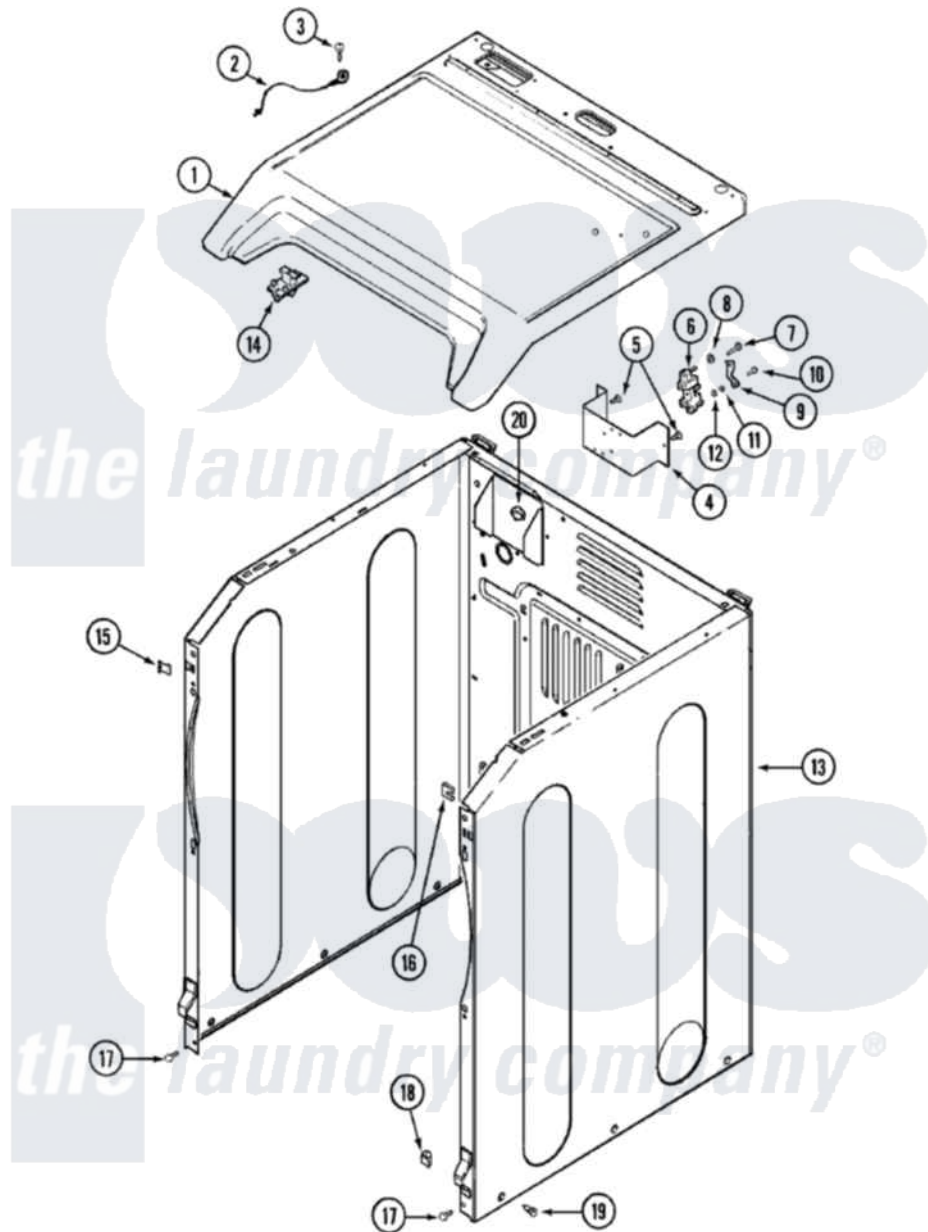

Maytag MDE3050AGW 01 - CABINET-FRONT

Maytag Residential Maytag MDE3050AGW Dryer Parts Parts Diagram 01 - CABINET-FRONT
 Click on the part number to view part

Item	Original Part Number	Replaced By	Status	Part Description
1	33001865			Cover, Top
"	22003639			Cabinet Assembly
"	33002627			Cover, Top
2	33001859		Not Available	WIRE, GROUND
3	912365	3370225		Screw
4	33001826		Not Available	BRACKET, TERMINAL BLOCK---NA
5	33002190			SCrew, C BraCe, BraCket, Cabinet
6	33002106			Shield, Terminal Block
"	33002259			Block, Terminal
7	Y312209	W10001200		Screw
8	Y311270			Washer, Terminal Block
9	Y312184			Strap, Grounding
10	33002137	W10296816		Screw
"	313363		Not Available	WASHER
11	311484	112432		Nut

12	311093		Washer, Terminal Connection
13	22003367	22004095	Hinge, Plastic
"	33002256		Seal, Cabinet
"	22001995		Screw Note: Screw, Tumbler Front And Shroud
"	22002548	22003639	Cabinet Assembly
"	22003582	Not Available	CABINET, ASSY. (WHT-AS PK)
"	33002255		Seal, Cabinet
"	22003639		Cabinet Assembly
"	22002245	22003639	Cabinet Assembly
14	33001872	33002891	Pin, Locator
15	22002049		Clip Note: Clip, Front Panel
16	213280	204439	Screw And Fstner Assembly
17	33002190		SCrew, C BraCe, BraCket, Cabinet
18	Y310376		Clip, Door Switch Harness
19	22003409	213007	Xfor Cabinet See Cabinet, Back
"	213007		Xfor Cabinet See Cabinet, Back
20	Y310376		Clip, Door Switch Harness