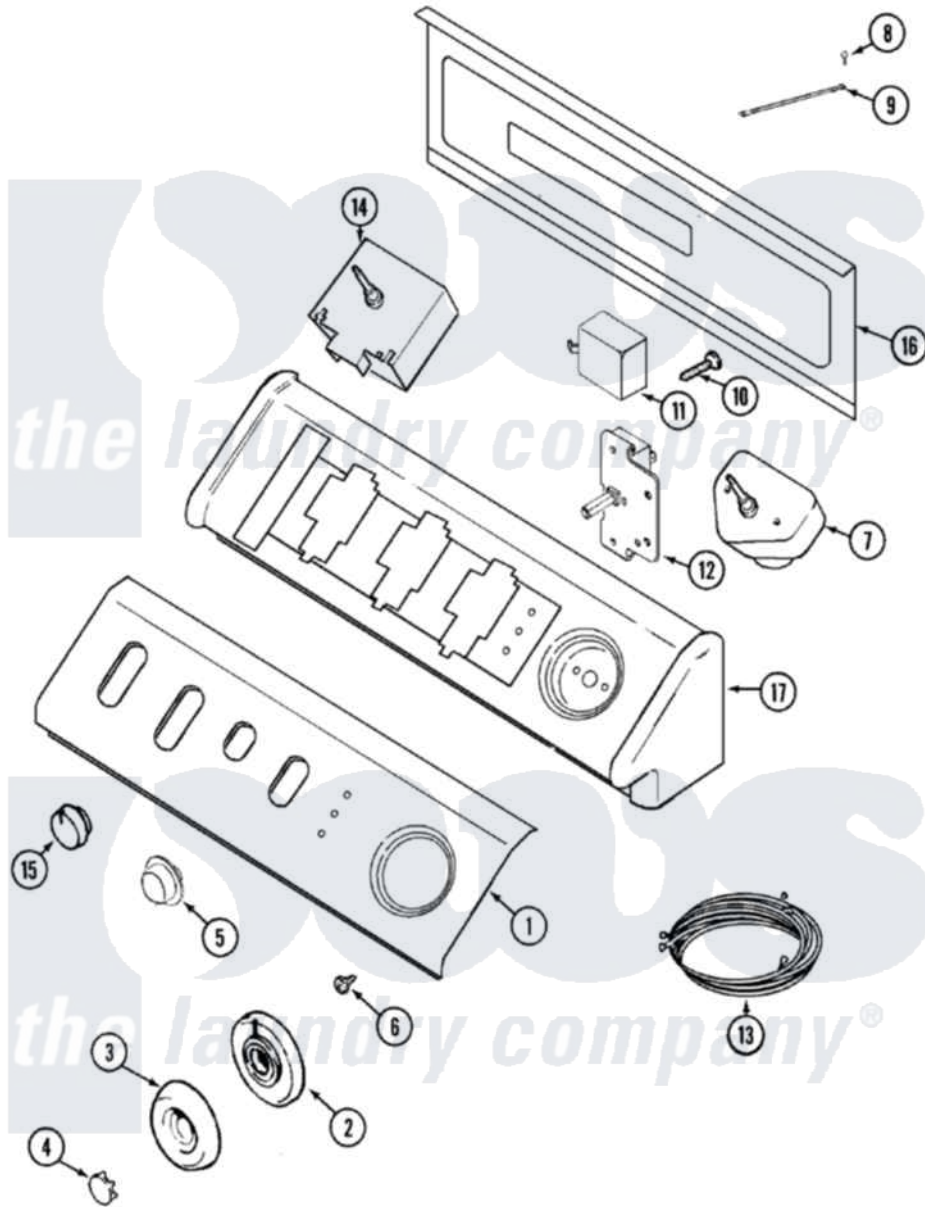

Maytag MDE3050AGW 03 - CONTROL PANEL

Maytag [Residential Maytag MDE3050AGW Dryer Parts](#) Parts Diagram 03 - CONTROL PANEL
 Click on the part number to view part

Item	Original Part Number	Replaced By	Status	Part Description
1	33002322	33002670		Control Panel, Facia
"	Y22002339	8534058		Screw
"	33001942		Not Available	PANEL, CONTROL (WHT)
2	33001621			Skirt, Timer Dial
3	22001659			Timer Knob - Grey
4	22001664			Timer Knob Insert/Cap
5	33001619	37001071		Button, Push-To-Start
6	33001690	90767		Screw, 8A X 3/8 HeX Washer Head Tapping
7	33001636			Timer
8	210186	3370225		Screw
9	33001859		Not Available	WIRE, GROUND
10	33001860	W10116760		Screw
11	33002252			Buzzer
12	33002251	33001618		Switch- PU
13	33001943			Wire Harness, Main
14	33001638			Switch, Temperature

15	22001942		Washer, Sealing
"	33002257	22001663	Knob, Selector Switch
16	33002253		Back, Console Panel
"	216423	3370225	Screw
17	33002105	Not Available	CONSOLE (WHT)
18	33002672	Not Available	USE & CARE MANUAL
"	33002254	Not Available	MANUAL, USE & CARE