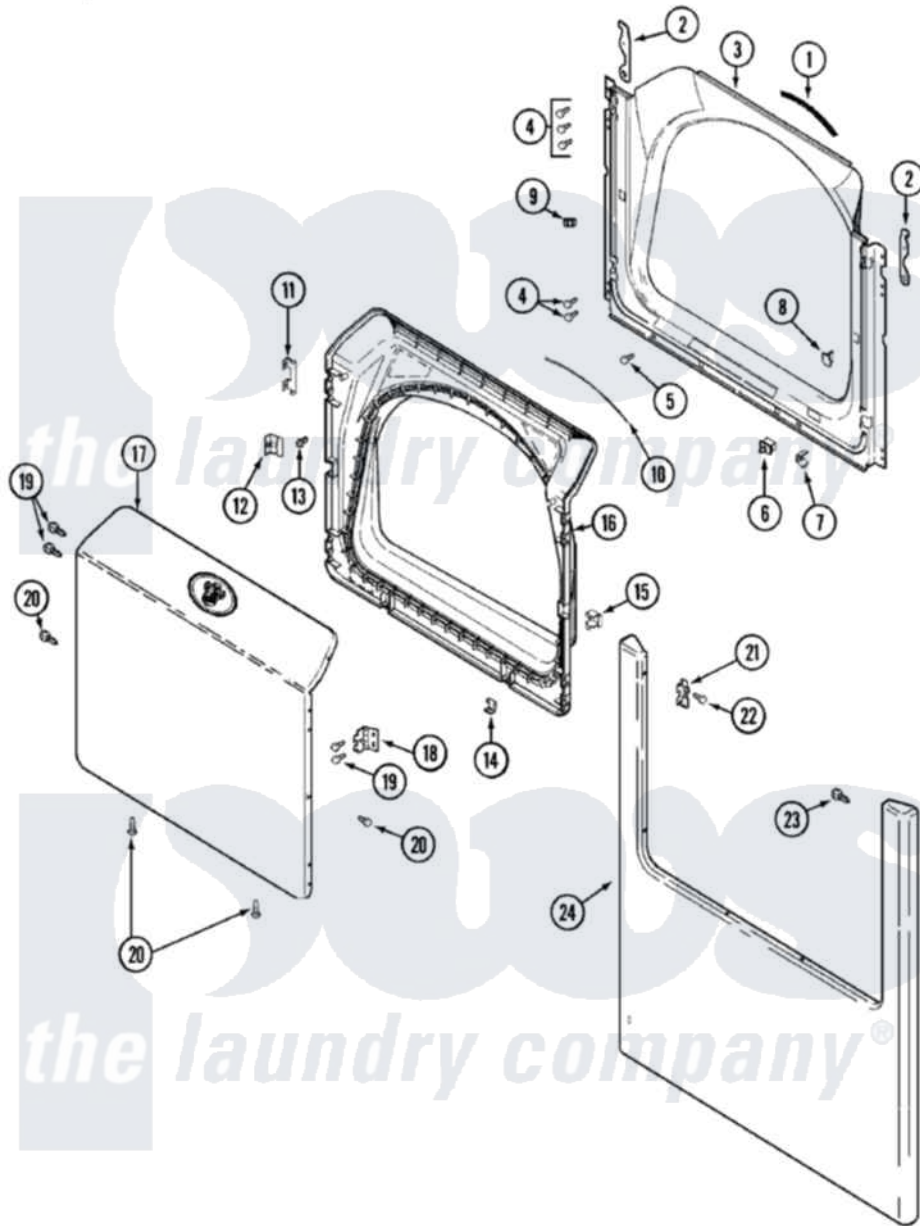

# Maytag MDE3050AGW 04 - DOOR

Maytag Residential Maytag MDE3050AGW Dryer Parts Parts Diagram 04 - DOOR  
 Click on the part number to view part

| Item | Original Part Number     | Replaced By              | Status        | Part Description                                  |
|------|--------------------------|--------------------------|---------------|---|
| 1    | <a href="#">33001767</a> |                          |               | Seal, Shroud                                      |
| 2    | 22002033                 | <a href="#">33002597</a> |               | Hook, Security                                    |
| 3    | 33002116                 |                          | Not Available | LABEL, SAFTEY                                     |
| "    | <a href="#">33001778</a> |                          |               | Shroud  |
| 4    | <a href="#">22001995</a> |                          |               | Screw Note: Screw, Tumbler Front And Shroud       |
| 5    | <a href="#">33001768</a> |                          |               | Screw, Shroud Note: Screw, Shroud And Outlet Duct |
| 6    | <a href="#">33002239</a> |                          |               | Switch, Door                                      |
| 7    | <a href="#">33001760</a> |                          |               | Bracket, Hinge                                    |
| 8    | 33001174                 | <a href="#">LA-1003</a>  |               | Door Catch Kit                                    |
| 9    | 33001791                 | <a href="#">306436</a>   |               | Door Latch Kit--W                                 |
| "    | Y304578                  | <a href="#">LA-1003</a>  |               | Door Catch Kit                                    |
| 10   | <a href="#">33002094</a> |                          |               | Seal, Door  |
| 11   | <a href="#">22002038</a> |                          |               | Clip, Door  |
| 12   | <a href="#">33001793</a> |                          |               | Bracket, Strike                                   |
| 13   | <a href="#">33001761</a> |                          |               | Strike, Door                                      |