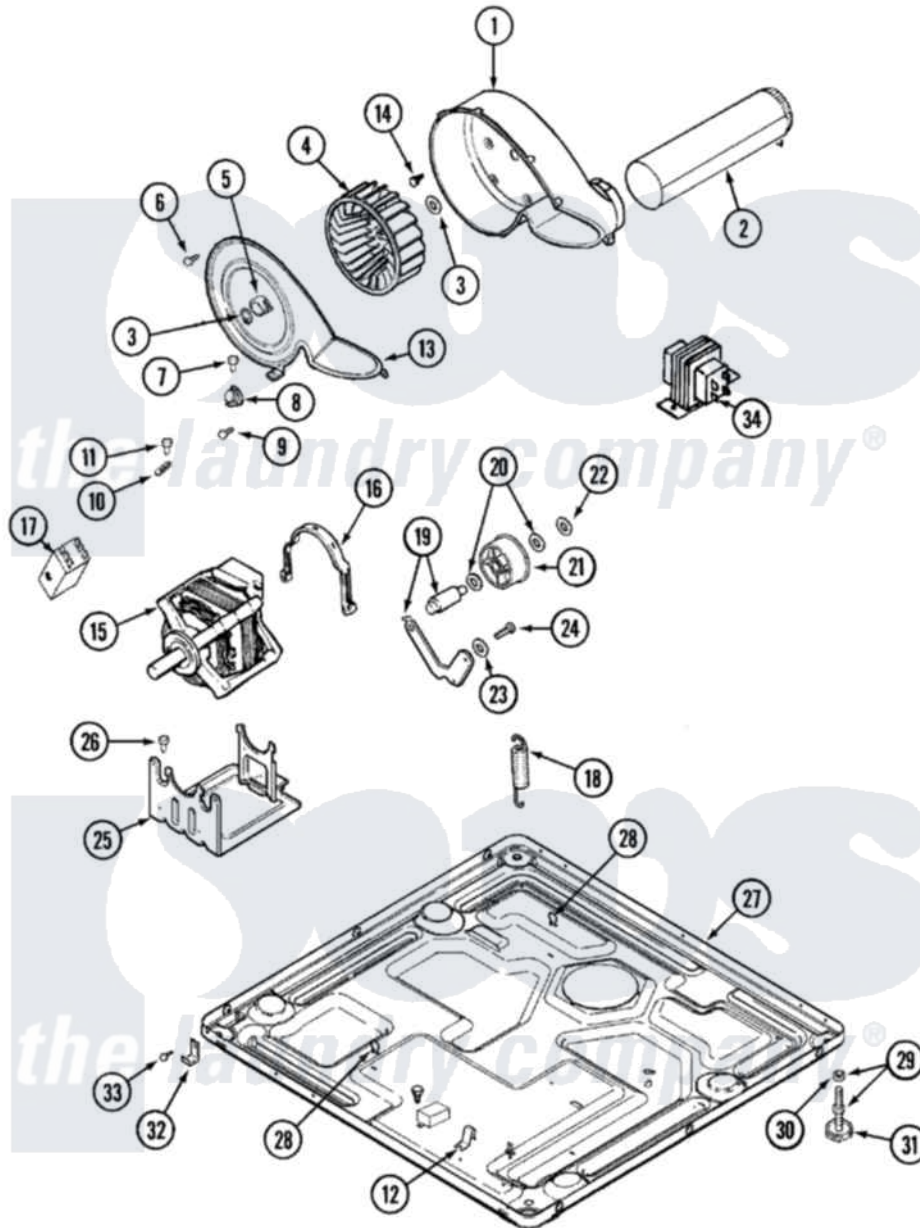

Maytag MDE3050AGW 06 - MOTOR DRIVE

Maytag Residential Maytag MDE3050AGW Dryer Parts Parts Diagram 06 - MOTOR DRIVE
 Click on the part number to view part

Item	Original Part Number	Replaced By	Status	Part Description
1	33001789			Housing, Blower
2	33001800			Duct Assembly, Exhaust
"	33002190			SCrew, C BraCe, BraCket, Cabinet
3	410233	9703438		Ring-Retrn
4	33001790			Wheel, Blower
"	33002797			Wheel, Blower
5	312967			Clamp, Blower Housing
6	33001855	33002917		Screw, No.10-16
7	33002190			SCrew, C BraCe, BraCket, Cabinet
8	307249			Thermostat, Multi-Temp
9	22001996	3370225		Screw
10	33001762			Fuse, Thermal
11	22001996	3370225		Screw
12	22002244			Clip, Grounding
13	33001873			Cover, Blower Housing----NA

14	314818	1163839	Screw
15	33002796	W10197708	Motor-Drve
"	33002463	W10197708	Motor-Drve
"	33002479	W10197708	Motor-Drve
"	33001945	W10197708	Motor-Drve
16	Y015825		Clip, Motor To Motor Support
17	33002451	Not Available	SWITCH, MOTOR
18	33002460	33002459	Assembly, Spring And Plug
"	33002157		Grommet
"	33002461		Plug For Spring
"	33001754	33002459	Assembly, Spring And Plug
19	33001840	6-3705180	Idler Arm
20	Y312527		Washer, Idler Shaft
21	33001783	6-3700340	BearIng- I
22	312958	354987	Ring, Retaining
23	315772		Sleeve, Idler Arm
24	Y014874		Screw, Idler Arm And Sleeve
25	33001752	33002817	Motor Support, Offset
"	Y313561		Screw----NA
"	33002466	33002817	Motor Support, Offset
26	Y313561		Screw----NA
27	33001845	Not Available	BASE
"	33002622		Base,
"	33002465	Not Available	BASE, (LWR)----NA
"	33002465	Not Available	BASE, (LWR)----NA
28	410490		Spring, Retainer Wire Harness
29	Y305086		Adjustable Leg And Nut
30	Y052740	62739	Nut, Lock
31	Y314137		Foot, Rubber
32	22002239		Clip, Front Panel
33	33002190		SCrew, C BraCe, BraCket, Cabinet