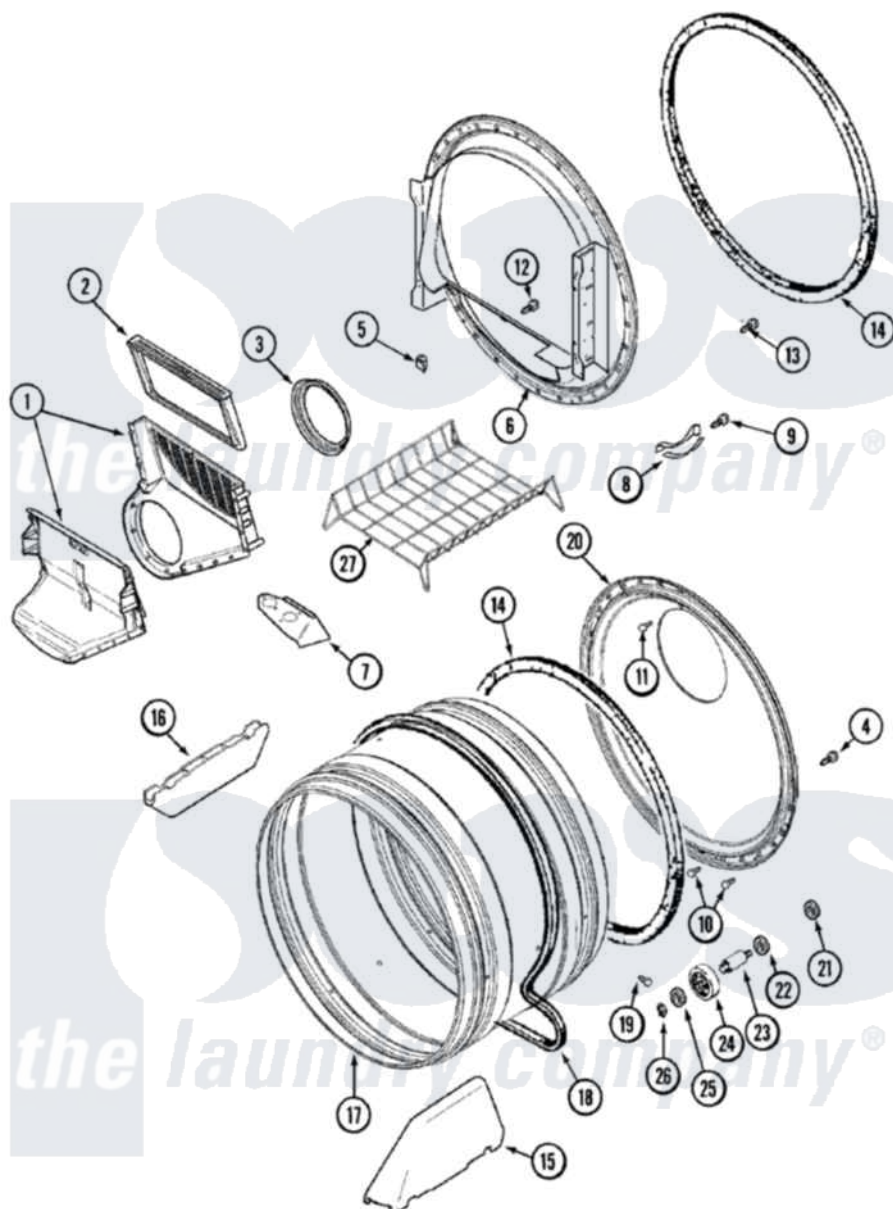

Maytag MDE3050AGW 07 - TUMBLER

Maytag Residential Maytag MDE3050AGW Dryer Parts Parts Diagram 07 - TUMBLER
 Click on the part number to view part

Item	Original Part Number	Replaced By	Status	Part Description
1	33001799			Outlet Duct Assembly Note: Outlet Duct Assembly
2	33001808			Filter, Lint
3	33001758	33002560		Seal, Blower
4	33002190			SCrew, C BraCe, BraCket, Cabinet
5	Y310376			Clip, Door Switch Harness
6	33001802			Front, Tumbler
7	33001837			Cover, Thermostat
8	306508			Tumbler Bearing Kit ----W
9	210720			Rivet, Bearing To Tumbler Frnt
10	22001996	3370225		Screw
11	210932			Screw, No.8 X 9/16 Ctsk Note: Screw, Inlet Duct
12	312311	312311MAY		Screw
13	33001855	33002917		Screw, No.10-16
14	33001807			Seal, Tumbler

15	33001756	33002032	Baffle
16	33001755		Baffle
17	33001889		Tumbler
18	33001777	33002535	V-Belt
19	33001788	33002973	Screw, No.9-15 X 1.00 Hx WS
20	33001801		Back, Tumbler
21	33001443		Nut, Hex
22	Y313347	312535	Washer, Vault Mounting Brk.
23	Y312948	6-3129480	Shaft- Tumbler
24	Y303373	12001541	Drum Roller/Washer Assembly--W
25	312535		Washer, Vault Mounting Brk.
26	410233	9703438	Ring-Retrn