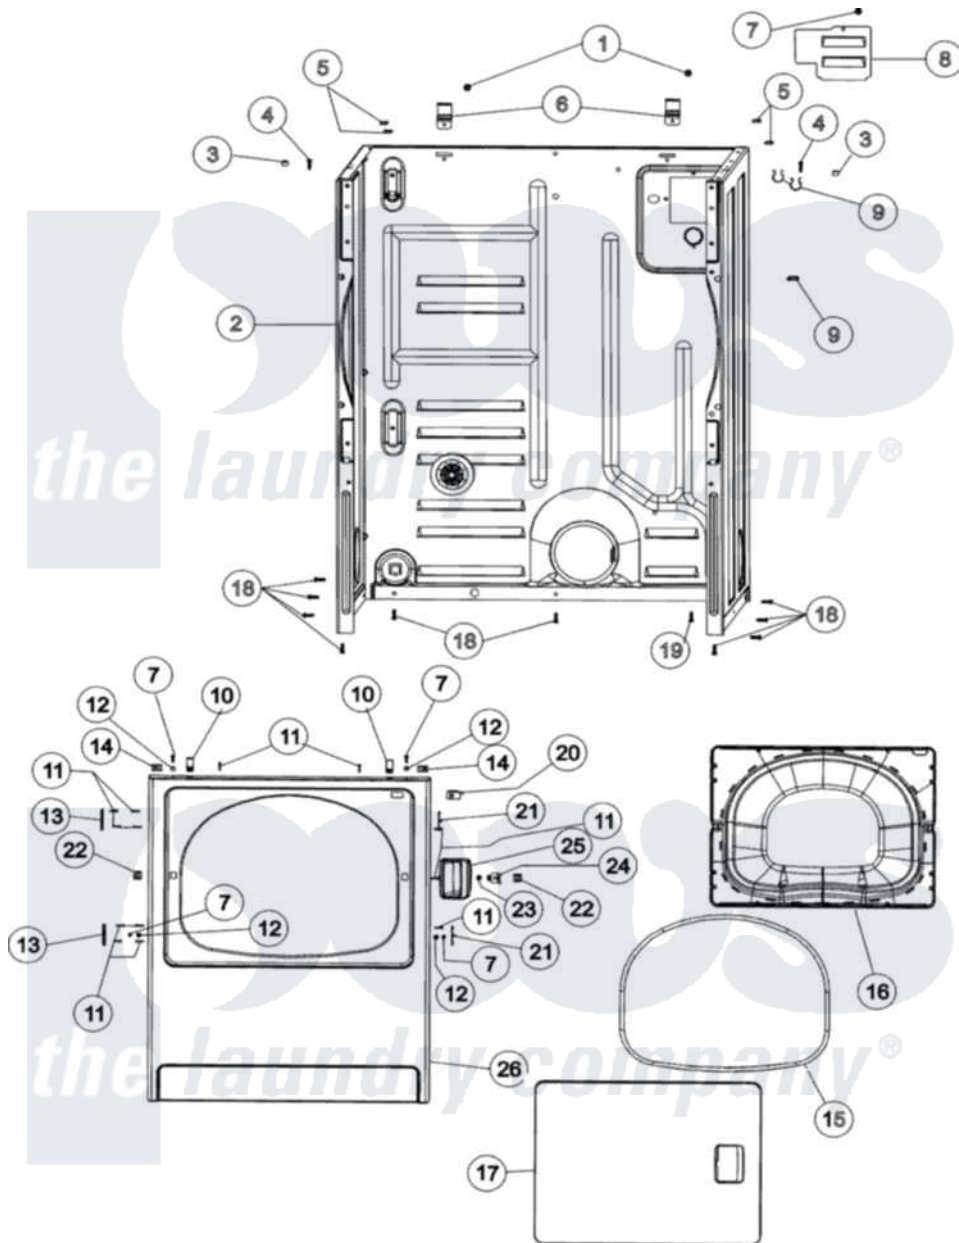

Maytag MDE308DAYW 02 - CABINET & FRONT PANEL

Maytag Residential Maytag MDE308DAYW Dryer Parts Parts Diagram 02 - CABINET & FRONT PANEL
 Click on the part number to view part

Item	Original Part Number	Replaced By	Status	Part Description
1	503688			Screw, 10B-16 X .34 I
2	37001155	37001284		Cabinet As Pack
3	505187			Locator, Panel
4	32671	Y014874		Screw, Idler Arm And Sleeve
5	Y56128			Pad, Bumper
6	500003			Hinge, Top
7	32671	Y014874		Screw, Idler Arm And Sleeve
8	503293			Plate, Access Cover
9	504034			Clip, Wire
10	25-7220			Clip, Cabinet Top
11	37001030			Screw, No.8ab-16 x 3/4 Fh
12	505187			Locator, Panel
13	Y503676			Hinge, Door And Top
14	213280	204439		Screw And Fstner Assembly
15	504005	511056		Seal Front Panel
16	37001028			Seal And Liner, Assembly

17	37001029		Door, Dryer
18	27001200		Screw
19	20530		Screw, 10-24 x 3/8 Hex
20	Y504570	W10169313	Switch-Dor
21	503126		Plug, Hinge Hole
22	54660	LA-1003	Door Catch Kit
23	500039	510181	Strike Doormetal
24	40116201		Bracket, Door Strike
25	33001241		Handle, Door
26	37001154		Front Panel - White