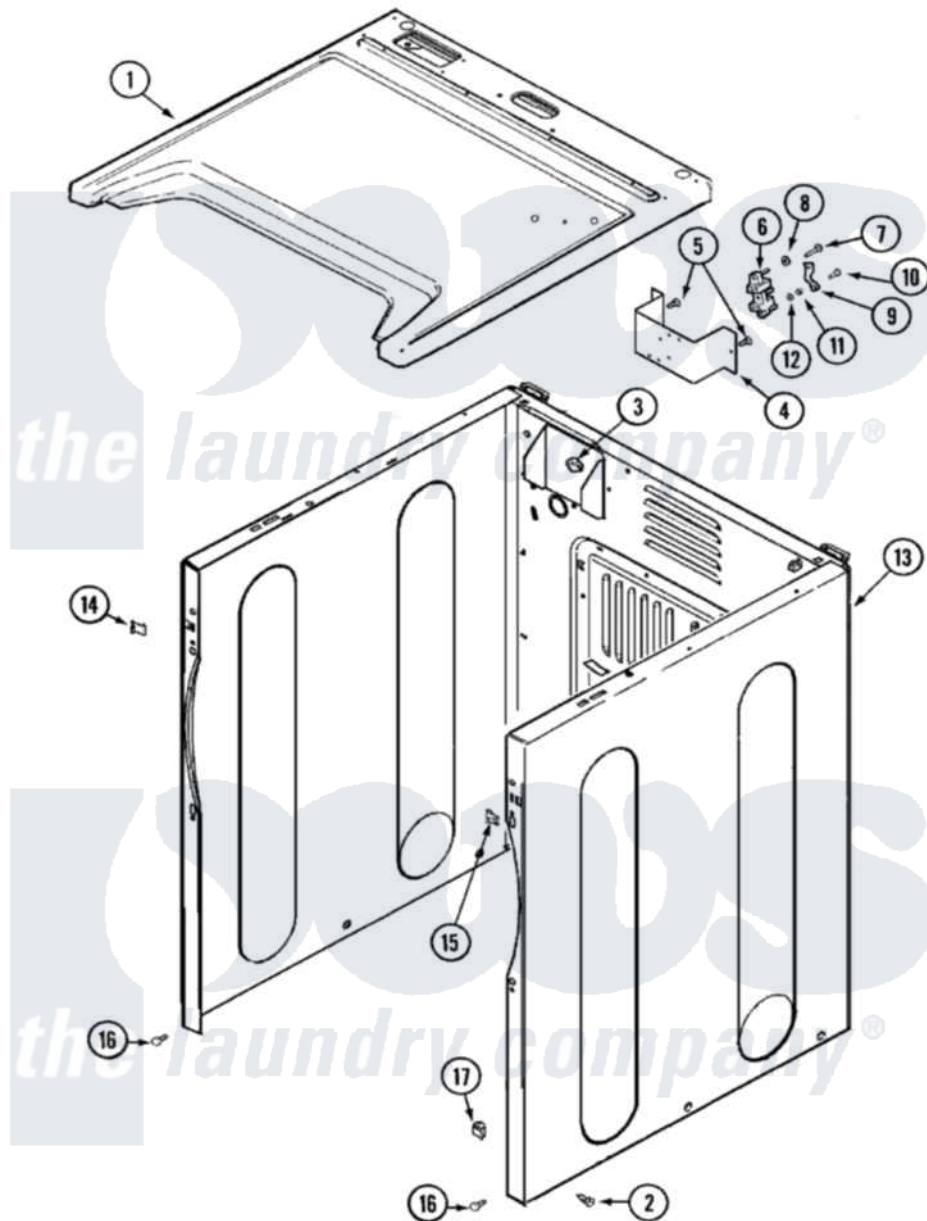

Maytag MDE3500AYQ 01 - CABINET

Maytag [Residential Maytag MDE3500AYQ Dryer Parts](#) Parts Diagram 01 - CABINET
 Click on the part number to view part

Item	Original Part Number	Replaced By	Status	Part Description
1	33002632		Not Available	COVER, TOP (BSQ-AS PK)
"	33002372		Not Available	COVER, TOP (BSQ)
2	22003409	213007		Xfor Cabinet See Cabinet, Back
"	213007			Xfor Cabinet See Cabinet, Back
3	33002073	Y310376		Clip, Door Switch Harness
13	33002625			Cabinet, Assembly
"	33002373			Cabinet
"	22003644			Cabinet Assembly
"	22003367	22004095		Hinge, Plastic
"	22001995			Screw Note: Screw, Tumbler Front And Shroud
14	22002049			Clip Note: Clip, Front Panel
15	213280	204439		Screw And Fstner Assembly
16	22001995			Screw Note: Screw, Tumbler Front And Shroud
17	Y310376			Clip, Door Switch Harness