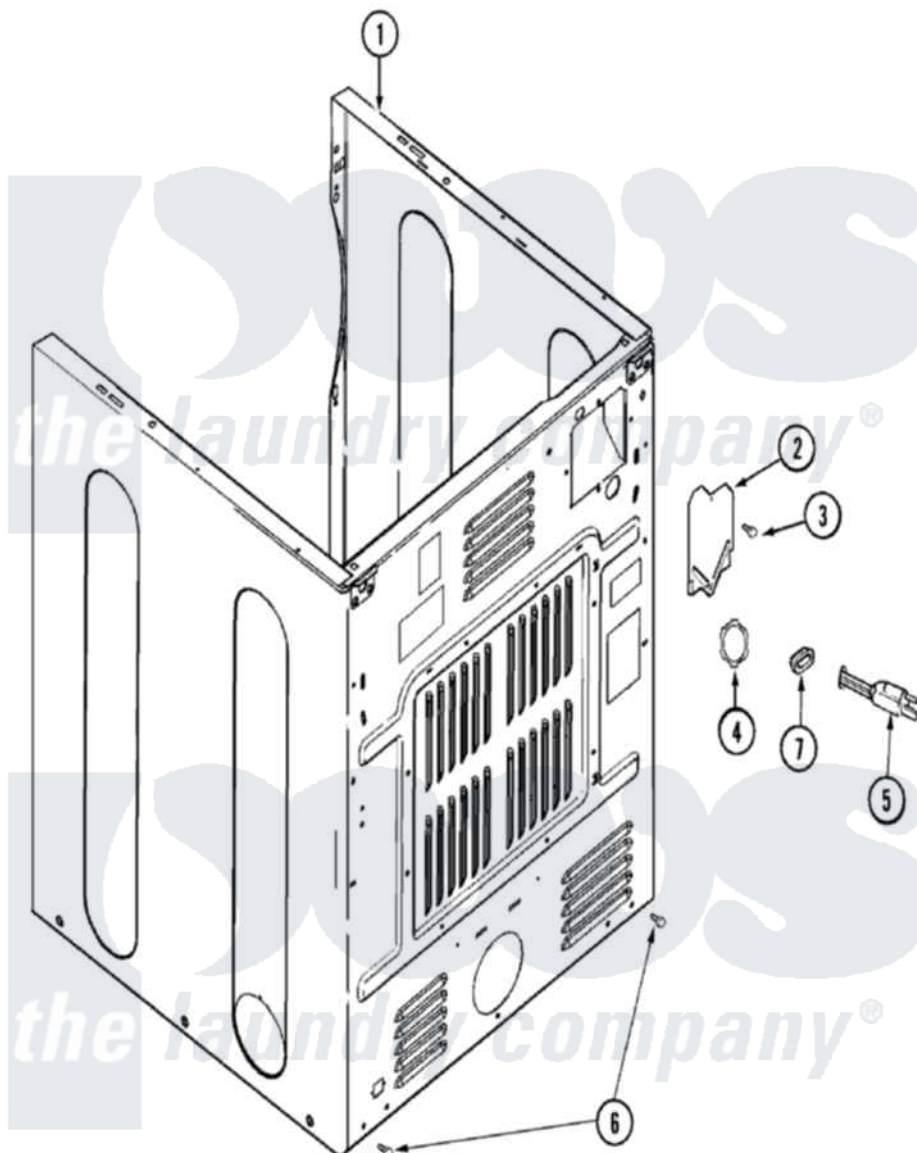

Maytag MDE3500AYQ 02 - CABINET-REAR

Maytag Residential Maytag MDE3500AYQ Dryer Parts Parts Diagram 02 - CABINET-REAR
 Click on the part number to view part

Item	Original Part Number	Replaced By	Status	Part Description
1	33002625			Cabinet, Assembly
"	33002373			Cabinet
"	22003644			Cabinet Assembly
2	33001795			Cover, Terminal Block
3	22001995			Screw Note: Screw, Tumbler Front And Shroud
6	22001995			Screw Note: Screw, Tumbler Front And Shroud
7	33002053	211881		Grommet, Cord Part Not Used-Gas Models Only