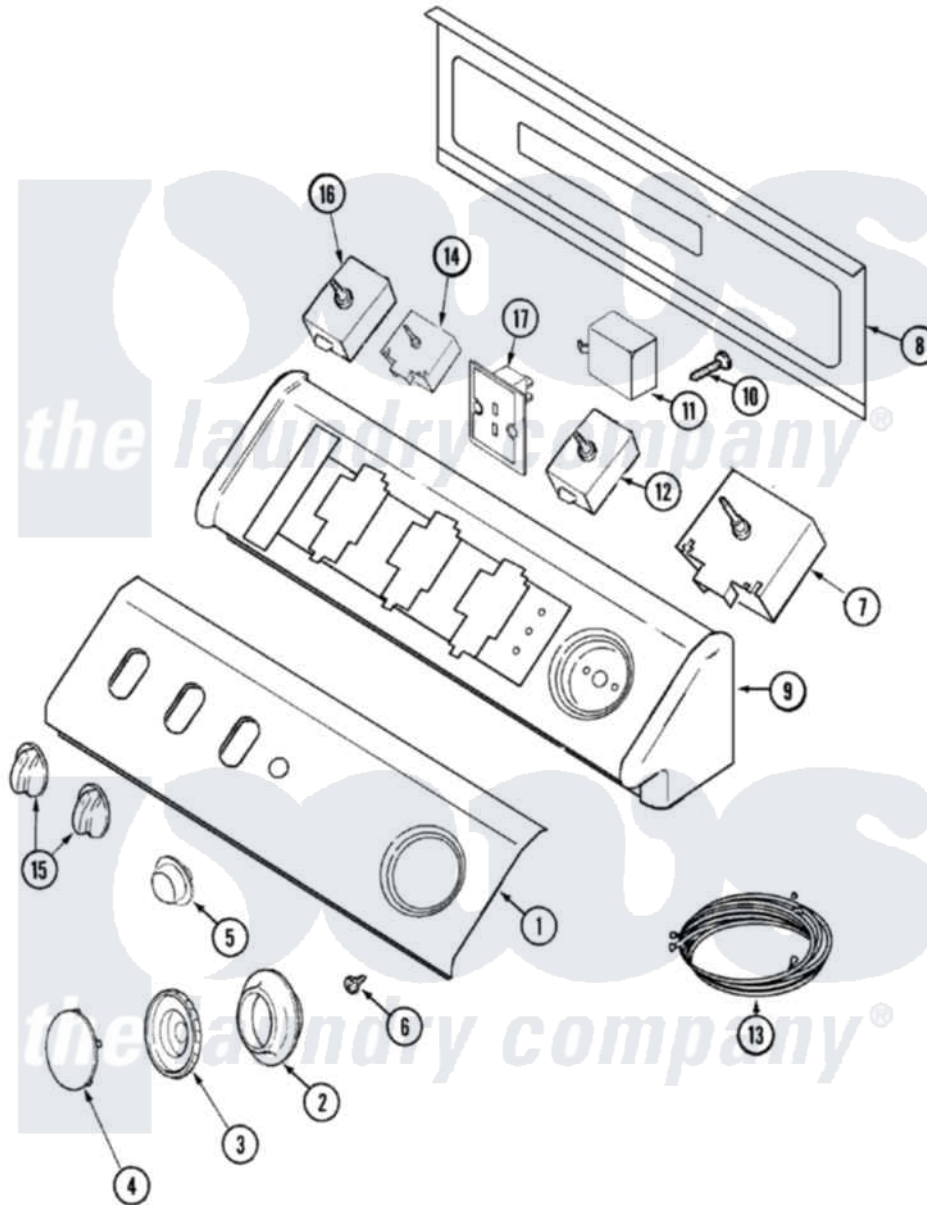

Maytag MDE3500AYQ 03 - CONTROL PANEL

Maytag [Residential Maytag MDE3500AYQ Dryer Parts](#) Parts Diagram 03 - CONTROL PANEL
 Click on the part number to view part

Item	Original Part Number	Replaced By	Status	Part Description
1	33002601			Panel, Control
"	Y22002339	8534058		Screw
2	33002346			Skirt, Timer Dial
3	22001659			Timer Knob - Grey
4	33002347			Timer Knob Insert/Cap
5	33002435			Button, Push-To-Start
6	33001690	90767		Screw, 8A X 3/8 HeX Washer Head Tapping
7	33002689			Timer, Mallory Electronic Dry
"	33001634			Timer
8	216423	3370225		Screw
"	33001806		Not Available	BACK, CONSOLE PANEL
9	33002327	37001115		Console
10	216423	3370225		Screw
11	33001623			Buzzer, Non-Adjustable
12	33002356	33001618		Switch- PU
13	33002285			Wire Harness, Main

"	33002690		Wire Harness
14	33002526		Switch, Four Pos. Rotary Elect
15	22002589		Knob, Selector
16	22001794		Switch, Rotary
17	33002400	Not Available	DRYNESS DISPLAY CONTROL (BSQ)
18	33002558	Not Available	MANUAL, USE & CARE
"	33002319	Not Available	MANUAL, USE & CARE (FRENCH)