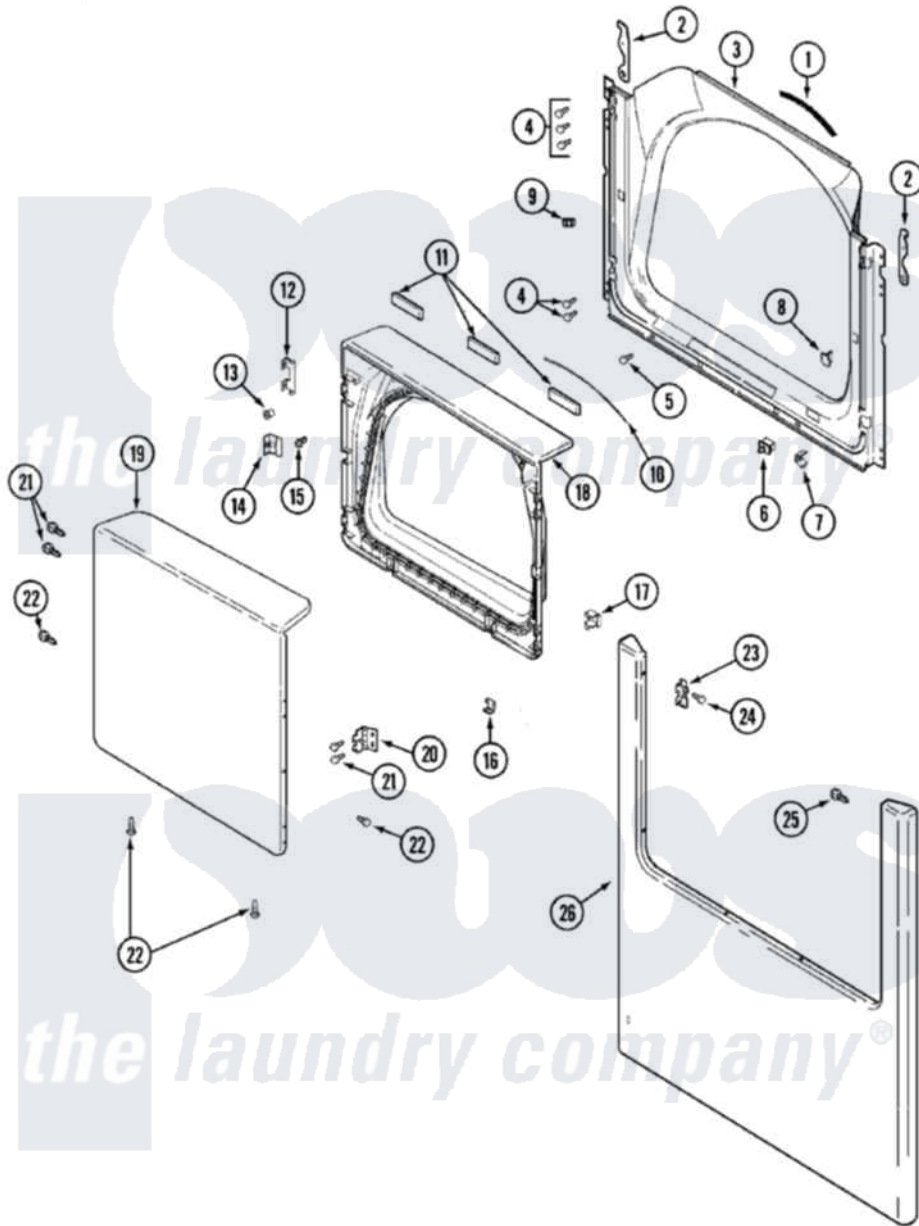

Maytag MDE3500AYQ 04 - DOOR

Maytag [Residential Maytag MDE3500AYQ Dryer Parts](#) Parts Diagram 04 - DOOR
 Click on the part number to view part

Item	Original Part Number	Replaced By	Status	Part Description
1	33001767			Seal, Shroud
2	22002247	33002597		Hook, Security
3	33002436		Not Available	SHROUD, (BSQ)
4	22001995			Screw Note: Screw, Tumbler Front And Shroud
5	33001768			Screw, Shroud Note: Screw, Shroud And Outlet Duct
6	33001508	W10169313		Switch-Dor
7	33001760			Bracket, Hinge
8	33001174	LA-1003		Door Catch Kit
9	Y304578	LA-1003		Door Catch Kit
"	33001791	306436		Door Latch Kit--W
10	33002094			Seal, Door
11	33001268		Not Available	PAD, DOOR
12	22002038			Clip, Door
13	33001771			Bushing, Inner Door
14	33001793			Bracket, Strike

15	33001761		Strike, Door
16	22002039		Clip, Door
17	33001763		Plug, Inner Door
18	33002351		Screw
"	33002439	Not Available	DOOR, INNER (BSQ)
"	22002039		Clip, Door
19	33002371		Door, Outer
20	33001759		Hinge, Door
21	22002062	98006631	Screw
22	33002351		Screw
23	33002349		Cover, Hinge Hole
24	33001846		Screw, Hinge Hole Cover
25	22002244		Clip, Grounding
"	22002243		Screw, Front Panel And Hinge
26	33002368		Panel, Front
"	213280	204439	Screw And Fstner Assembly
"	22002239		Clip, Front Panel