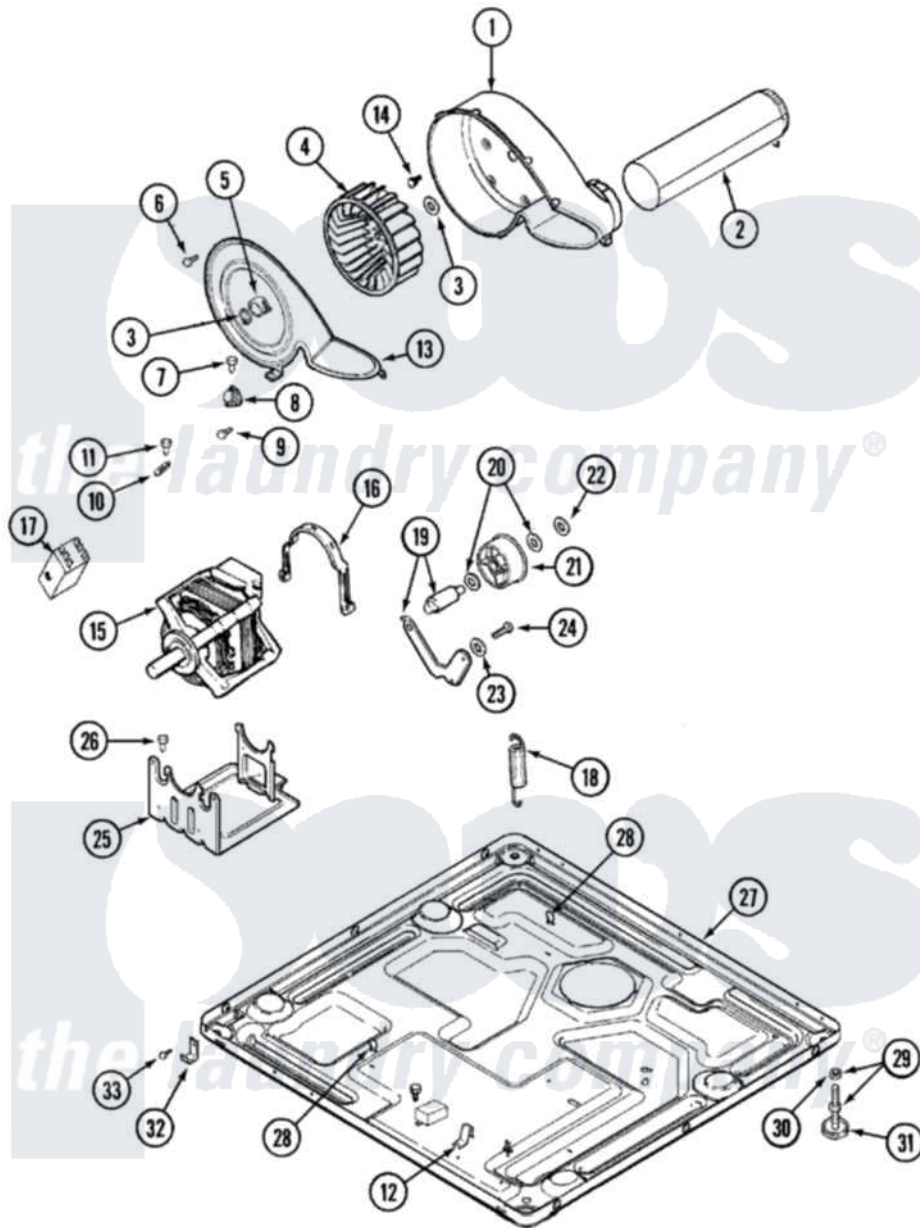

Maytag MDE3500AYQ 06 - MOTOR DRIVE

Maytag Residential Maytag MDE3500AYQ Dryer Parts Parts Diagram 06 - MOTOR DRIVE
 Click on the part number to view part

Item	Original Part Number	Replaced By	Status	Part Description
1	33001789			Housing, Blower
2	22001995			Screw Note: Screw, Tumbler Front And Shroud
"	33001800			Duct Assembly, Exhaust
3	410233	9703438		Ring-Retrn
4	33002797			Wheel, Blower
"	33001790			Wheel, Blower
5	312967			Clamp, Blower Housing
6	33001855	33002917		Screw, No.10-16
7	Y313561			Screw----NA
8	306911			Thermostat, Multi-Temp
9	22001996	3370225		Screw
10	33001762			Fuse, Thermal
11	314848	W10116760		Screw
12	22002244			Clip, Grounding
13	33001873			Cover, Blower Housing----NA
14	314818	1163839		Screw

15	33002478		Motor
"	33002795		Motor, Drive 60Hz
16	Y015825		Clip, Motor To Motor Support
17	33001854	33002478	Motor
18	33002460	33002459	Assembly, Spring And Plug
"	33002461		Plug For Spring
"	33002157		Grommet
19	33001840	6-3705180	Idler Arm
20	Y312527		Washer, Idler Shaft
21	33001783	6-3700340	Bearing- I
22	312958	354987	Ring, Retaining
23	315772		Sleeve, Idler Arm
24	Y014874		Screw, Idler Arm And Sleeve
25	33002466	33002817	Motor Support, Offset
"	Y313561		Screw----NA
26	Y313561		Screw----NA
27	33002622		Base,
"	33002465	Not Available	BASE, (LWR)----NA
"	33002465	Not Available	BASE, (LWR)----NA
28	410490		Spring, Retainer Wire Harness
29	Y305086		Adjustable Leg And Nut
30	Y052740	62739	Nut, Lock
31	Y314137		Foot, Rubber
32	22002239		Clip, Front Panel
33	Y310632	1163839	Screw