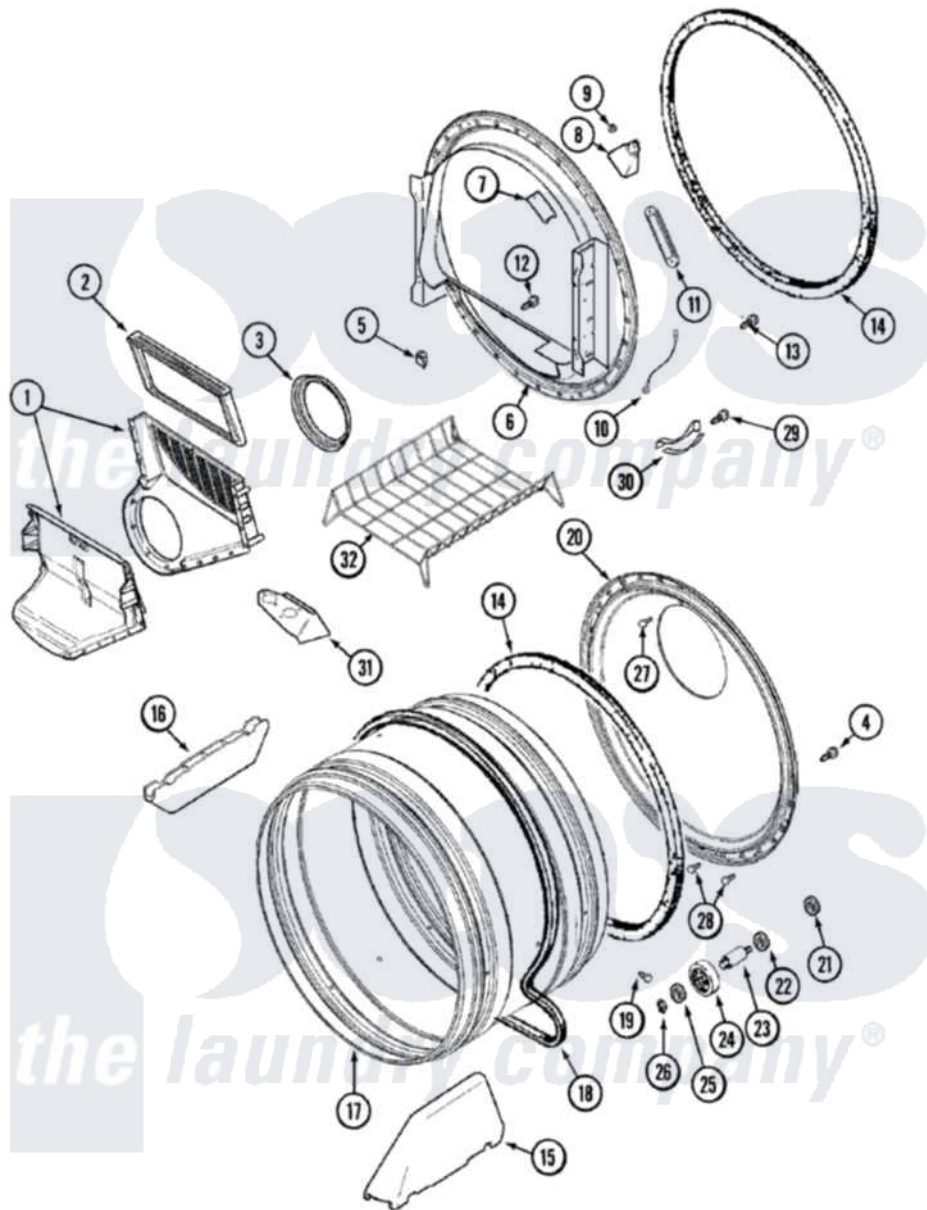

Maytag MDE3500AYQ 07 - TUMBLER

Maytag Residential Maytag MDE3500AYQ Dryer Parts Parts Diagram 07 - TUMBLER
 Click on the part number to view part

Item	Original Part Number	Replaced By	Status	Part Description
1	33001799			Outlet Duct Assembly Note: Outlet Duct Assembly
2	33001808			Filter, Lint
3	33002560			Seal, Blower
4	33002190			SCrew, C BraCe, BraCket, Cabinet
5	Y310376			Clip, Door Switch Harness
6	33001868			Front, Tumbler Front W/Sensor Note: Front, Tumbler
7	33001869			Lens, Drum Light
"	33001871			Screw Note: Screw, Drum Light
8	33001870		Not Available	HOLDER, LAMP (W/HOUSING) NOTE: LAMP (W/HOUSING & HOLDER)
"	22002263			Lamp
9	214872			Palnut, End Cap Note: Nut, Lamp Holder
10	Y303711			Sensor Ground Wire

"	211294	90767	Screw, 8A X 3/8 HeX Washer Head Tapping
11	22001078	3177991	Screw
"	33001809		Sensor Bar Assembly
12	312311	312311MAY	Screw
13	33001855	33002917	Screw, No.10-16
14	33001807		Seal, Tumbler
15	33002032		Baffle
16	33001755		Baffle
17	33001889		Tumbler
18	33002535		V-Belt
19	33001788	33002973	Screw, No.9-15 X 1.00 Hx WS
20	33002779		Tumbler Back And Seal As- Pack
"	33001801		Back, Tumbler
21	33001443		Nut, Hex
22	Y313347	312535	Washer, Vault Mounting Brk.
23	Y312948	6-3129480	Shaft- Tumbler
24	Y303373	12001541	Drum Roller/Washer Assembly--W
25	312535		Washer, Vault Mounting Brk.
26	410233	9703438	Ring-Retrn
27	210932		Screw, No.8 X 9/16 Ctsk Note: Screw, Inlet Duct
28	22001996	3370225	Screw
29	210720		Rivet, Bearing To Tumbler Fmt
30	306508		Tumbler Bearing Kit ----W
31	33001837		Cover, Thermostat
32	33001917	33001917A	Rack- Dryi