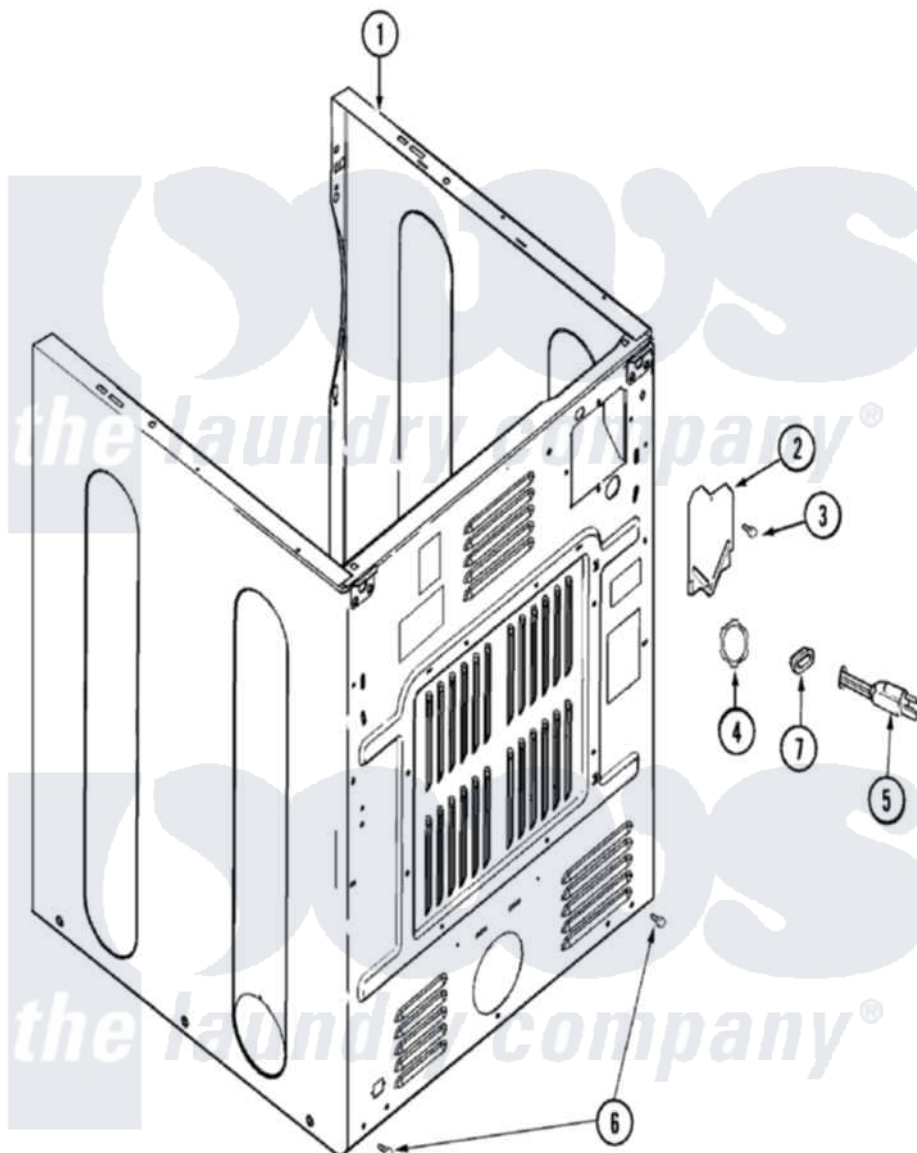

Maytag MDE3500AZW 02 - CABINET-REAR

Maytag Residential Maytag MDE3500AZW Dryer Parts Parts Diagram 02 - CABINET-REAR
 Click on the part number to view part

Item	Original Part Number	Replaced By	Status	Part Description
1	33002624			Cabinet, Assembly
"	33001897			Cabinet
"	22003643			CABINET ASSY. (WHT AS PK)
2	33001795			Cover, Terminal Block
3	22001995			Screw Note: Screw, Tumbler Front And Shroud
4	33001425			Locknut, Eared For Canadian
5	305168	33002916		Power Cord, Canadian 240V
6	22001995			Screw Note: Screw, Tumbler Front And Shroud
7	33002053	211881		Grommet, Cord Part Not Used-Gas Models Only