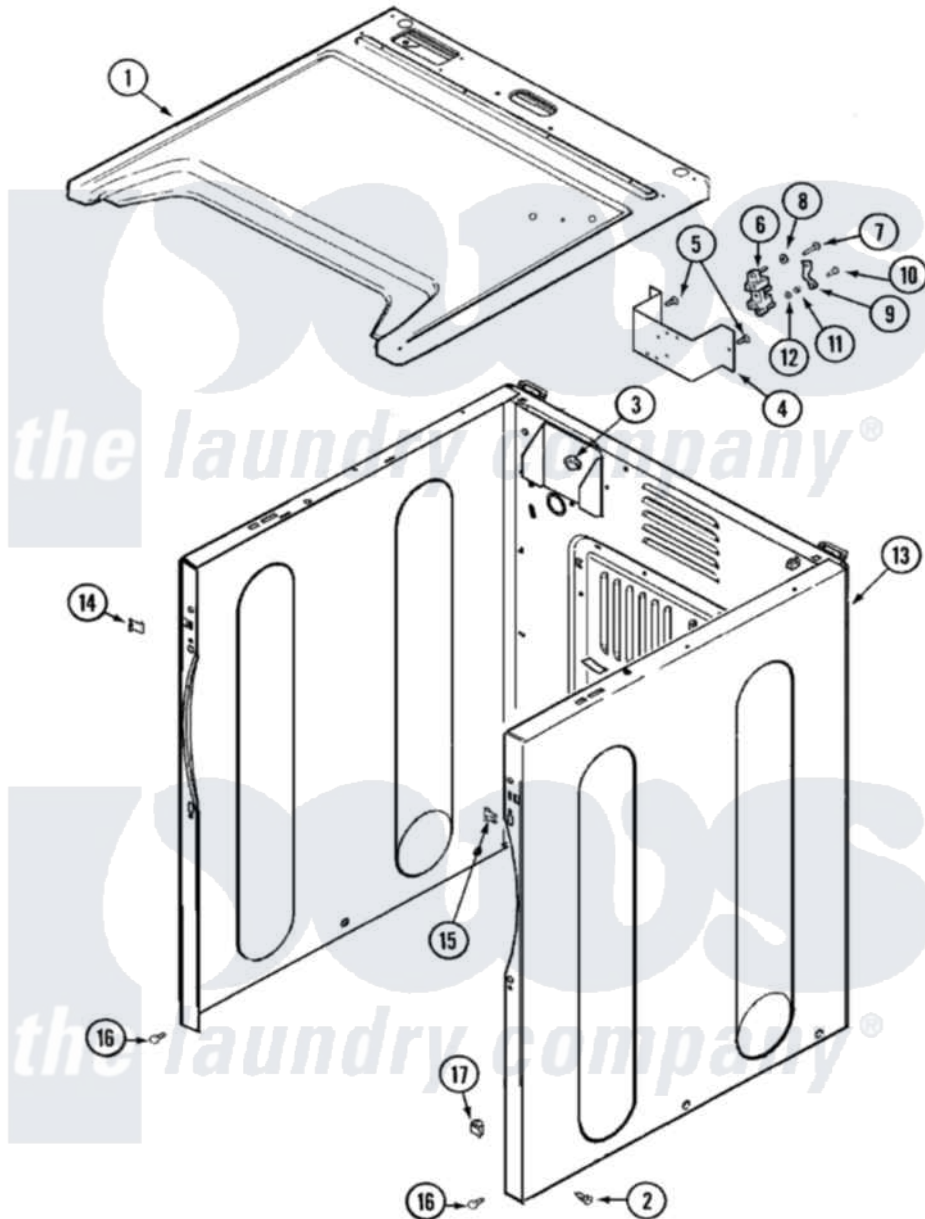

Maytag MDE3600AZW 01 - CABINET

Maytag [Residential Maytag MDE3600AZW Dryer Parts](#) Parts Diagram 01 - CABINET
 Click on the part number to view part

Item	Original Part Number	Replaced By	Status	Part Description
1	33002631			Cover, Top
2	213007			Xfor Cabinet See Cabinet, Back
3	33002073	Y310376		Clip, Door Switch Harness
4	33001826		Not Available	BRACKET, TERMINAL BLOCK---NA
5	22001995			Screw Note: Screw, Tumbler Front And Shroud
6	33001244			Block, Terminal
7	Y312209	W10001200		Screw
8	Y311270			Washer, Terminal Block
9	Y312184			Strap, Grounding
10	33001245			Screw---NA
11	311484	112432		Nut
12	311093			Washer, Terminal Connection
13	22001995			Screw Note: Screw, Tumbler Front And Shroud
"	22003367	22004095		Hinge, Plastic

"	22003643		CABINET ASSY. (WHT AS PK)
14	22002049		Clip Note: Clip, Front Panel
15	213280	204439	Screw And Fstner Assembly
16	22001995		Screw Note: Screw, Tumbler Front And Shroud
17	Y310376		Clip, Door Switch Harness