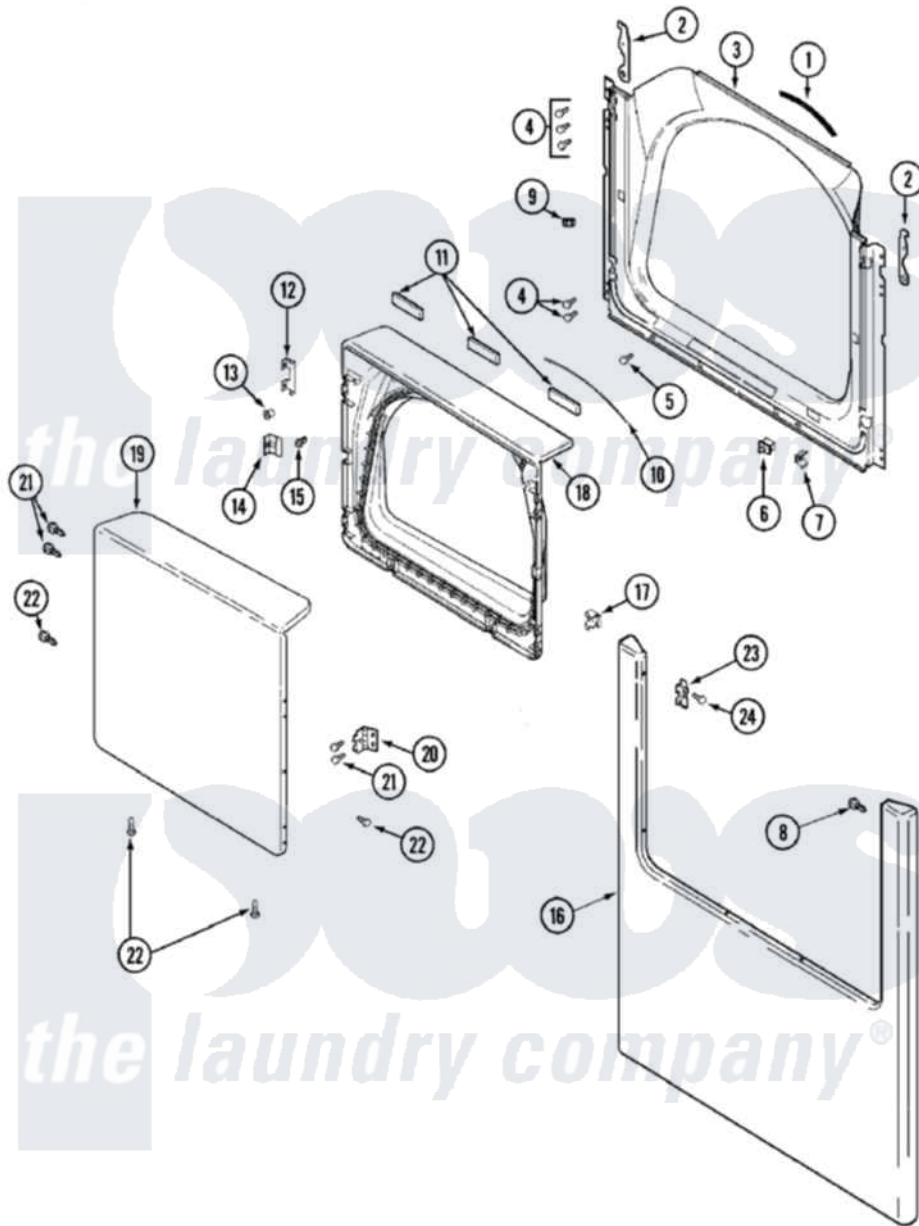

Maytag MDE3600AZW 04 - DOOR

Maytag [Residential Maytag MDE3600AZW Dryer Parts](#) Parts Diagram 04 - DOOR
 Click on the part number to view part

Item	Original Part Number	Replaced By	Status	Part Description
1	33001767			Seal, Shroud
2	33002597			Hook, Security
3	33001900			Shroud
4	22001995			Screw Note: Screw, Tumbler Front And Shroud
5	33001768			Screw, Shroud Note: Screw, Shroud And Outlet Duct
6	33001508	W10169313		Switch-Dor
7	33001760			Bracket, Hinge
8	22002243			Screw, Front Panel And Hinge
"	22002244			Clip, Grounding
9	33001791	306436		Door Latch Kit--W
"	Y304578	LA-1003		Door Catch Kit
10	33002094			Seal, Door
11	33001268		Not Available	PAD, DOOR
12	22002038			Clip, Door
13	33001771			Bushing, Inner Door

14	33001793		Bracket, Strike
15	33001761		Strike, Door
16	213280	204439	Screw And Fstner Assembly
"	22002239		Clip, Front Panel
"	33001901		Panel, Front
17	33001763		Plug, Inner Door
18	33001899		Door, Inner
"	22002063		Screw No.8-18AB Wafer Head
19	33001904		Door, Outer
20	33001759		Hinge, Door
21	22002062	98006631	Screw
22	22002063		Screw No.8-18AB Wafer Head
23	33001764		Cover, Hinge Hole
24	33001846		Screw, Hinge Hole Cover