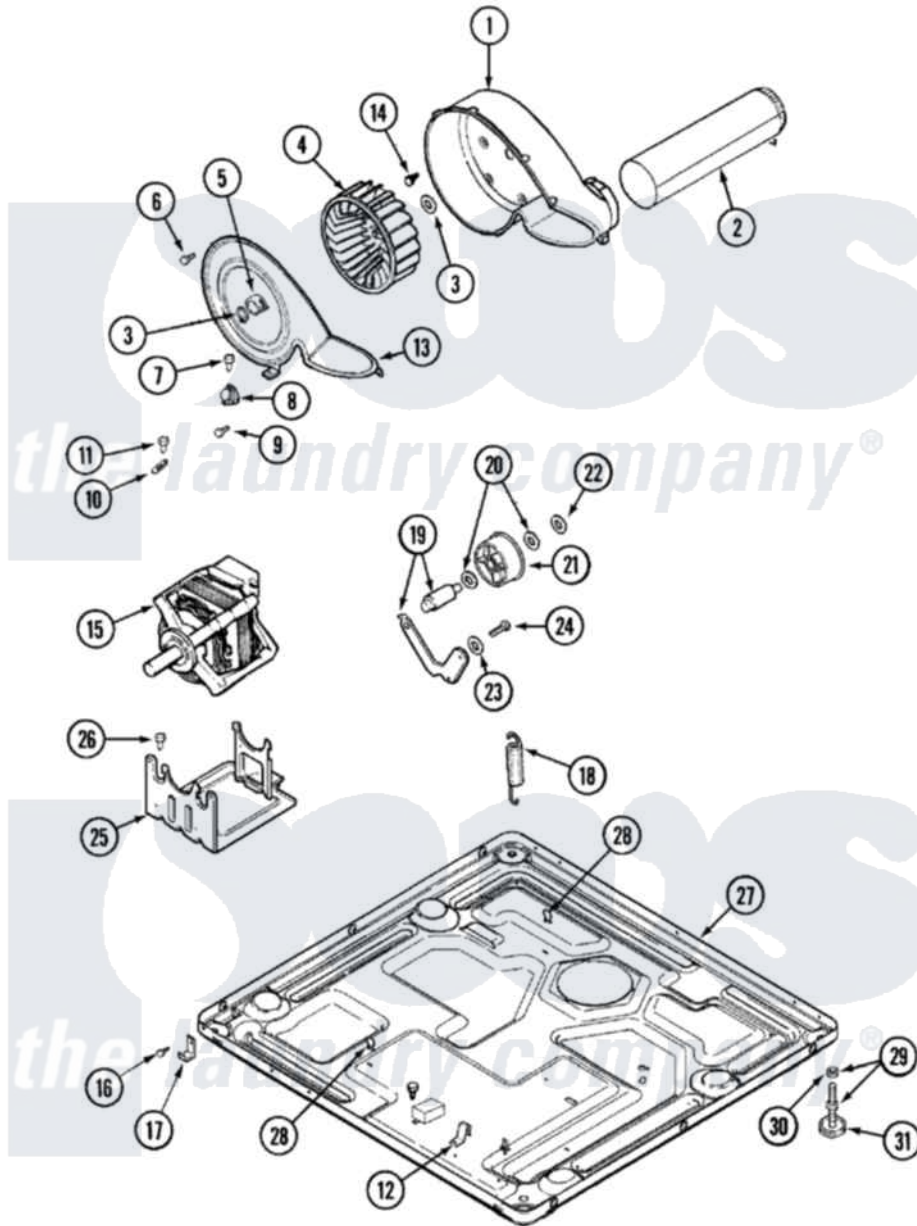

Maytag MDE3600AZW 06 - MOTOR DRIVE

Maytag [Residential Maytag MDE3600AZW Dryer Parts](#) Parts Diagram 06 - MOTOR DRIVE
 Click on the part number to view part

Item	Original Part Number	Replaced By	Status	Part Description
1	33001789			Housing, Blower
2	22001995			Screw Note: Screw, Tumbler Front And Shroud
"	33001800			Duct Assembly, Exhaust
3	410233	9703438		Ring-Retrn
4	33002797			Wheel, Blower
"	33001790			Wheel, Blower
5	312967			Clamp, Blower Housing
6	33001855	33002917		Screw, No.10-16
7	Y313561			Screw----NA
8	306911			Thermostat, Multi-Temp
9	22002925	3370225		Screw
10	33001762			Fuse, Thermal
11	314848	W10116760		Screw
12	22002244			Clip, Grounding
13	33001873			Cover, Blower Housing----NA
14	Y310632	1163839		Screw

15	33002478		Motor
"	33002795		Motor, Drive 60Hz
16	Y310632	1163839	Screw
17	22002239		Clip, Front Panel
18	33002157		Grommet
"	33002460	33002459	Assembly, Spring And Plug
"	33002461		Plug For Spring
19	33001840	6-3705180	Idler Arm
20	Y312527		Washer, Idler Shaft
21	33001783	6-3700340	Bearing- I
22	312958	354987	Ring, Retaining
23	315772		Sleeve, Idler Arm
24	Y014874		Screw, Idler Arm And Sleeve
25	Y313561		Screw---NA
"	33002466	33002817	Motor Support, Offset
26	Y313561		Screw---NA
27	33002465	Not Available	BASE, (LWR)---NA
28	410490		Spring, Retainer Wire Harness
29	Y305086		Adjustable Leg And Nut
30	Y052740	62739	Nut, Lock
31	Y314137		Foot, Rubber