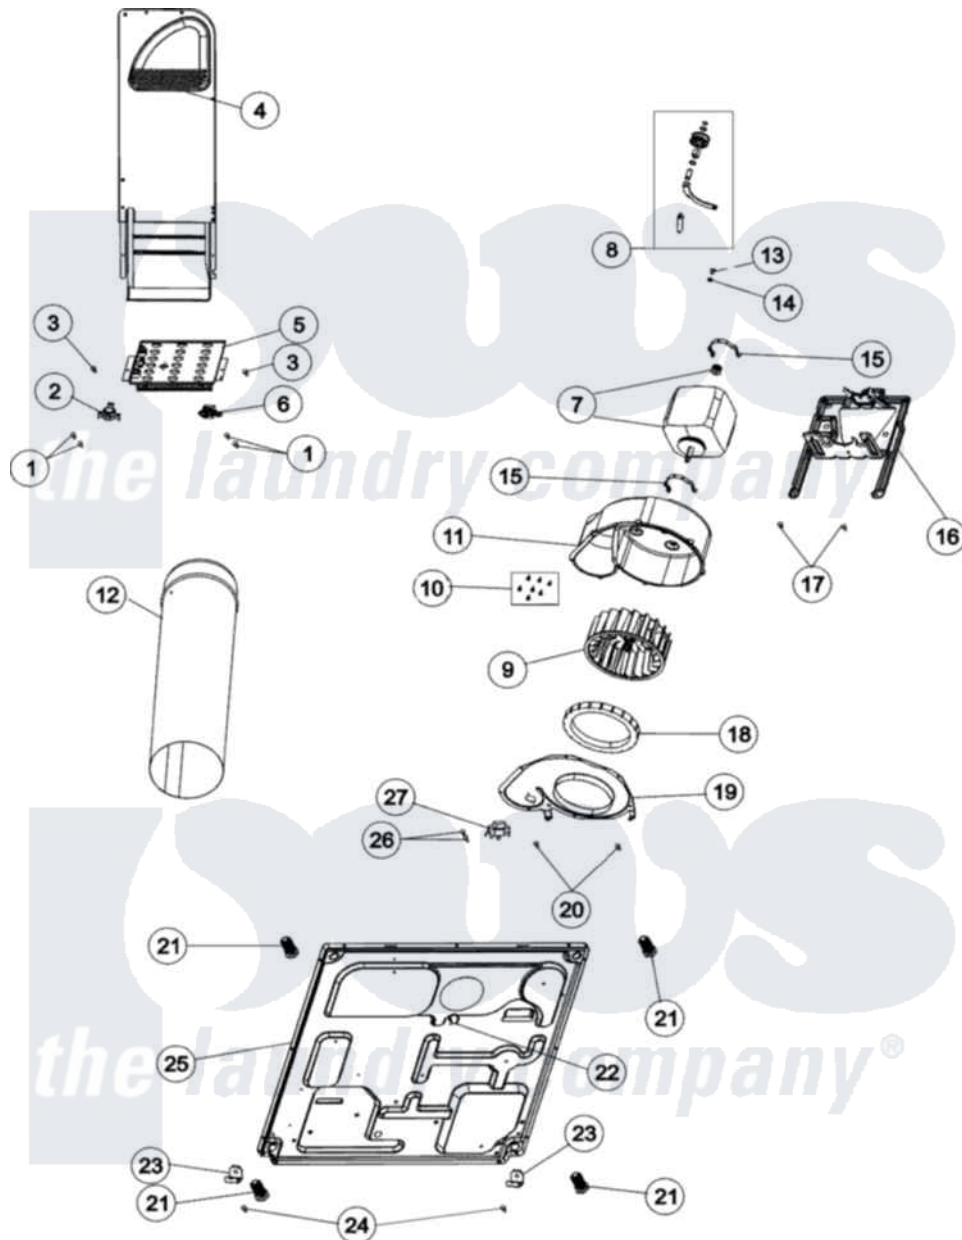

Maytag MDE3706AGW 01 - BASE, HEATER & MOTOR

Maytag Residential Maytag MDE3706AGW Dryer Parts Parts Diagram 01 - BASE, HEATER & MOTOR
 Click on the part number to view part

Item	Original Part Number	Replaced By	Status	Part Description
1	23222	3177991		Screw
2	Y62641	W10116735		Thermistor-Fix
3	503688			Screw, 10B-16 X .34 I
4	503605			Assembly, Heater Duct
5	Y503978			Assembly, Heater Kit
6	40113801			Fuse, Thermal
7	37001159			Motor And Pulley 240V/50Hz
8	37001287			Assembly, Idler Lever/Shaft/Pulley
9	56000	510139P		Assembly Blower Fan Package
10	31260			Screw, No.8 X 3/8 Ind H
11	56020			Housing, Blower
12	505518			Duct, Exhaust
13	500824			Screw, 1/4-20 Unc Hex
14	27001225			Nut, Jam Mid Lock 1/4-20
15	V58017	660658		Clamp, Motor Mounting

15	130047	000000	343481 685441
16	503613		Mount, Motor
17	27001200		Screw
18	37001119		Seal, Blower Housing
19	500078	511969P	Kit Blower Housing And Cover
20	503688		Screw, 10B-16 X .34 I
21	Y500101		Leg, Leveling
22	504034		Clip, Wire
23	37001145		Clip, Front Panel
24	27001200		Screw
25	37001156		Dryer Base
26	501086	90767	Screw, 8A X 3/8 HeX Washer Head Tapping
27	Y308037		Thermostat