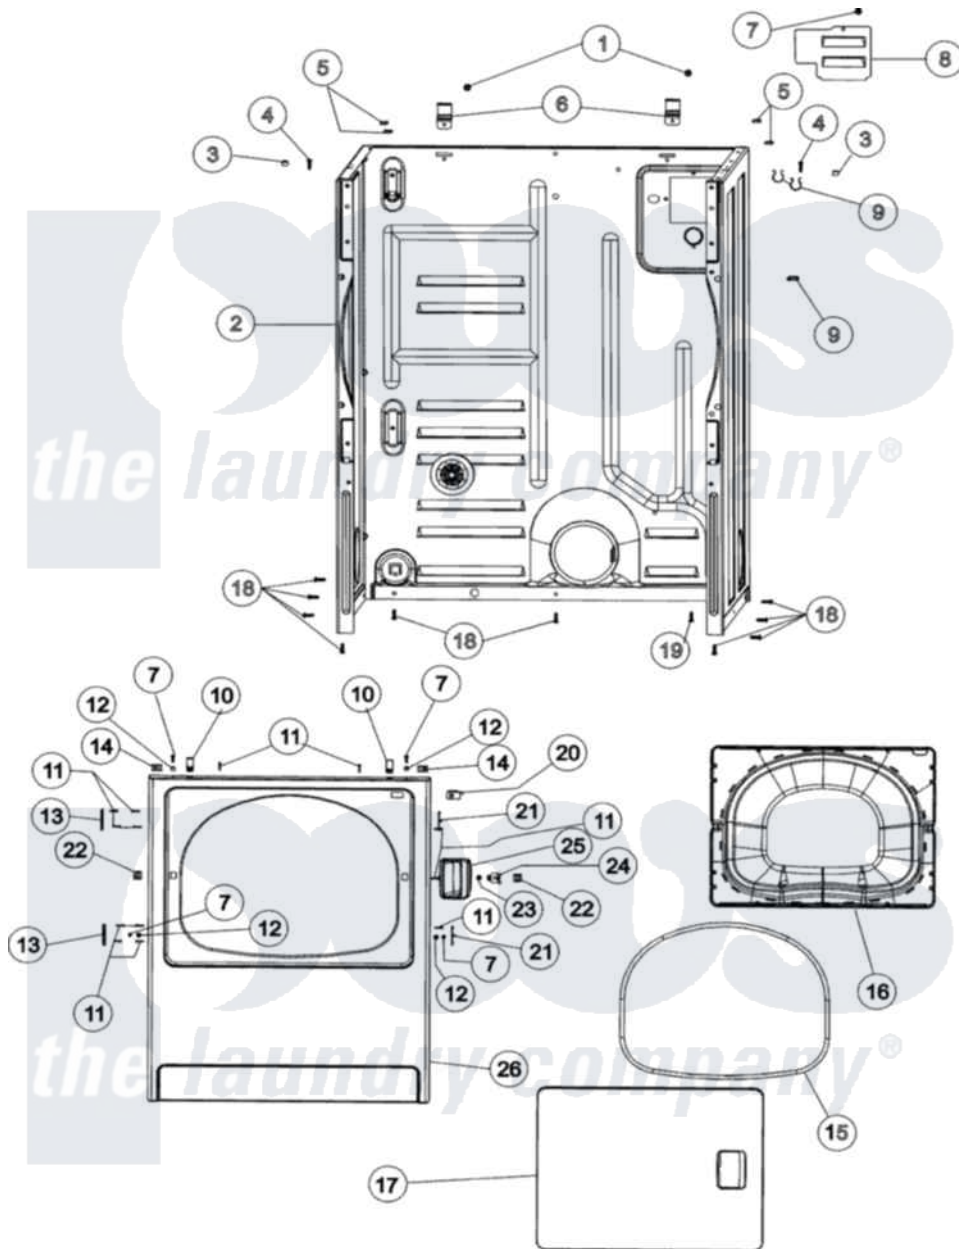

# Maytag MDE3706AGW 02 - CABINET & FRONT PANEL

Maytag Residential Maytag MDE3706AGW Dryer Parts Parts Diagram 02 - CABINET & FRONT PANEL  
 Click on the part number to view part

Item	Original Part Number	Replaced By	Status	Part Description
1	<a href="#">503688</a>			Screw, 10B-16 X .34 I
2	37001155	<a href="#">37001284</a>		Cabinet As Pack
3	<a href="#">505187</a>			Locator, Panel
4	32671	<a href="#">Y014874</a>		Screw, Idler Arm And Sleeve
5	<a href="#">Y56128</a>			Pad, Bumper
6	<a href="#">500003</a>			Hinge, Top
7	32671	<a href="#">Y014874</a>		Screw, Idler Arm And Sleeve
8	<a href="#">503293</a>			Plate, Access Cover
9	<a href="#">504034</a>			Clip, Wire
10	<a href="#">25-7220</a>			Clip, Cabinet Top
11	<a href="#">37001030</a>			Screw, No.8ab-16 x 3/4 Fh
12	<a href="#">505187</a>			Locator, Panel
13	<a href="#">Y503676</a>			Hinge, Door And Top
14	213280	<a href="#">204439</a>		Screw And Fstner Assembly
15	504005	<a href="#">511056</a>		Seal Front Panel
16	<a href="#">37001028</a>			Seal And Liner, Assembly

17	<a href="#">37001029</a>	Door, Dryer
18	<a href="#">27001200</a>	Screw
19	<a href="#">20530</a>	Screw, 10-24 x 3/8 Hex
20	<a href="#">33002239</a>	Switch, Door
21	<a href="#">503126</a>	Plug, Hinge Hole
22	54660	<a href="#">LA-1003</a> Door Catch Kit
23	500039	<a href="#">510181</a> Strike Doormetal
24	<a href="#">40116201</a>	Bracket, Door Strike
25	<a href="#">33001241</a>	Handle, Door
26	<a href="#">37001154</a>	Front Panel - White