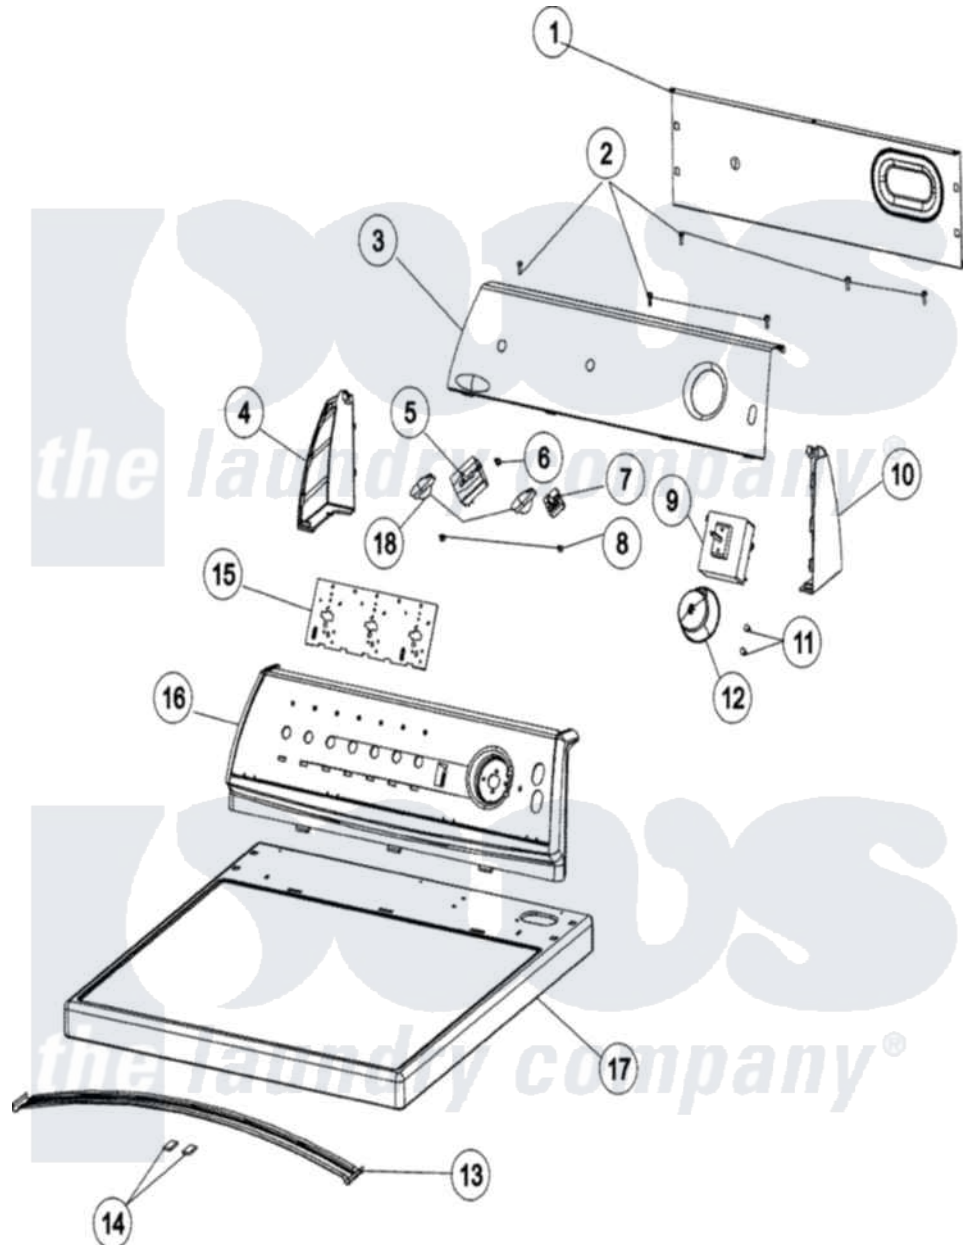

Maytag MDE3706AGW 03 - CONTROL PANEL & TOP

Maytag [Residential Maytag MDE3706AGW Dryer Parts](#) Parts Diagram 03 - CONTROL PANEL & TOP
 Click on the part number to view part

Item	Original Part Number	Replaced By	Status	Part Description
1	37001233			Shield, Backguard
2	21002224			Screw
3	37001214	37001210		Facia
4	21001519			Endcap
5	37001165			Switch, Temp - 4 Position
6	501086	90767		Screw, 8A X 3/8 HeX Washer Head Tapping
7	31001443			Switch, Two Pos Rotary
8	31260			Screw, No.8 X 3/8 Ind H
9	37001249			Timer, Export
10	21001523			Endcap
11	37001031	3370225		Screw
12	31001567			Knob/Skirt, Timer
13	500121	510189		Pad Felt
14	56486		Not Available	BRACE, TOP
15	21001603			Shield, Control
16	21001965			Frame, Control Panel, Support