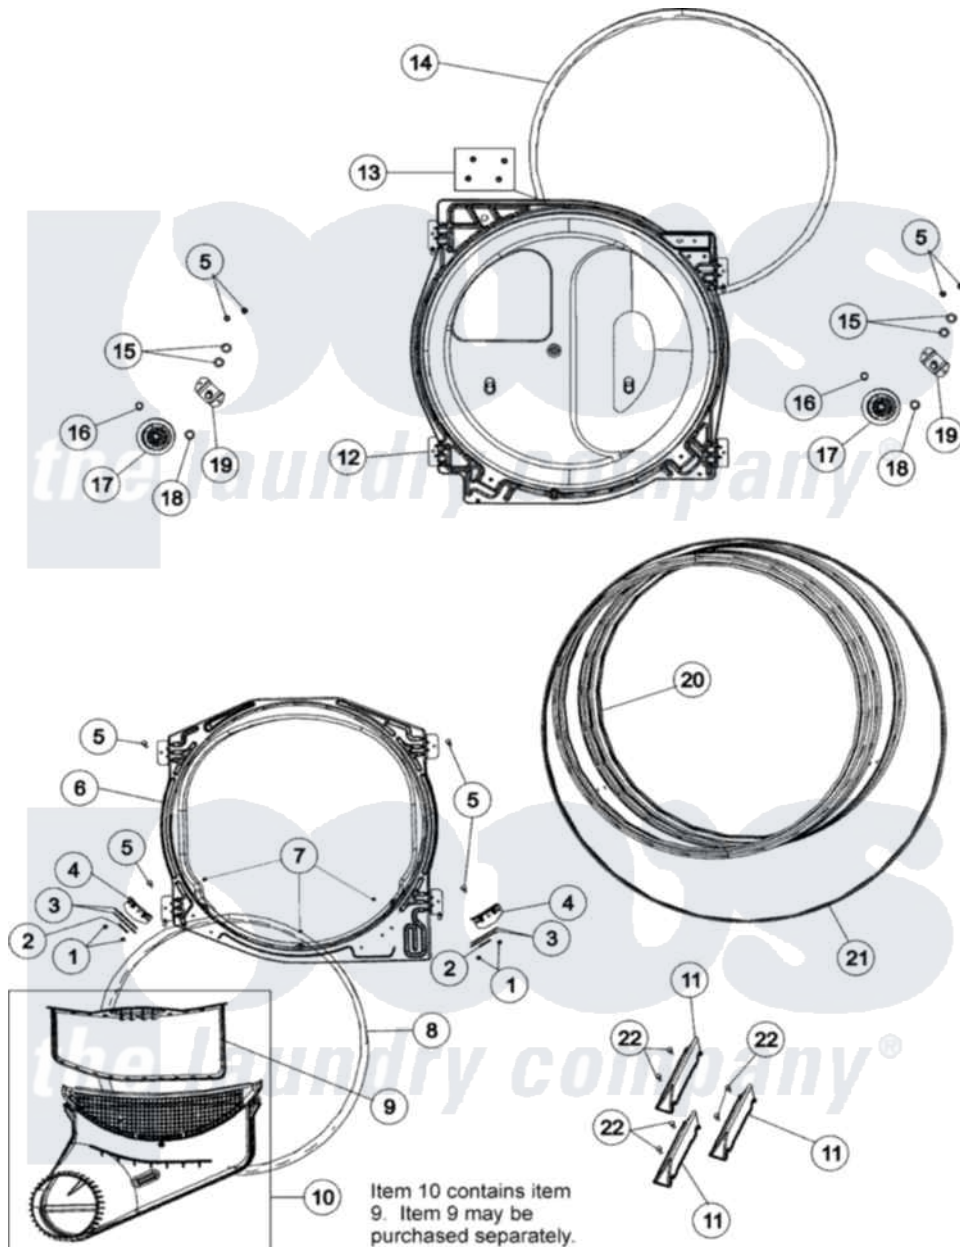

# Maytag MDE3706AGW 05 - TUMBLER

Maytag Residential Maytag MDE3706AGW Dryer Parts Parts Diagram 05 - TUMBLER

[Click on the part number to view part](#)

Item	Original Part Number	Replaced By	Status	Part Description
1	37001031	<a href="#">3370225</a>		Screw
2	500121	<a href="#">510189</a>		Pad Felt
3	40116501	<a href="#">37001298</a>		Glide- Dry
4	<a href="#">37001036</a>			Bracket, Cylinder Glide
5	503661	<a href="#">27001200</a>		Screw
6	503619W	<a href="#">503756W</a>		Assembly, Blkhd Front CO
7	<a href="#">37001030</a>			Screw, No.8ab-16 x 3/4 Fh
8	<a href="#">37001132</a>			Seal, Cylinder
9	<a href="#">37001142</a>			Filter, Lint
10	<a href="#">37001141</a>			Air Duct Assembly
11	37001125	<a href="#">12002559</a>		Baffle Kit
12	504801W	<a href="#">502614WP</a>		Bulkhead, Rear
13	<a href="#">503688</a>			Screw, 10B-16 X .34 I
14	<a href="#">37001132</a>			Seal, Cylinder
15	<a href="#">52549</a>			Washer, 501 ID X3/4 Odx
16	<a href="#">23748</a>			Ring, Retaining

17	<a href="#">37001042</a>		Assembly, Cylinder Roller
18	<a href="#">Y504082</a>		Washer, Wave
19	<a href="#">40113601</a>		Assembly, Roller Brkt
20	504467W	<a href="#">504467WP</a>	Cylinder Assembly
21	<a href="#">40111201</a>		Belt, Cylinder
22	<a href="#">Y62588</a>		Screw, 10BT-12 X 1 Tap